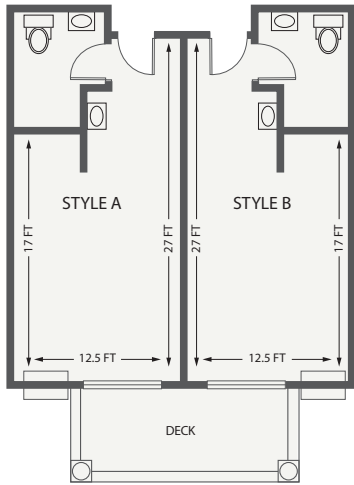

Floor Plans

STUDIO | 255 SQ FT

ONE BEDROOM | 575 SQ FT

TWO BEDROOM / TWO BATH | 816 SQ FT

TWO BEDROOM / ONE BATH | 816 SQ FT

Room dimensions and layout may vary.