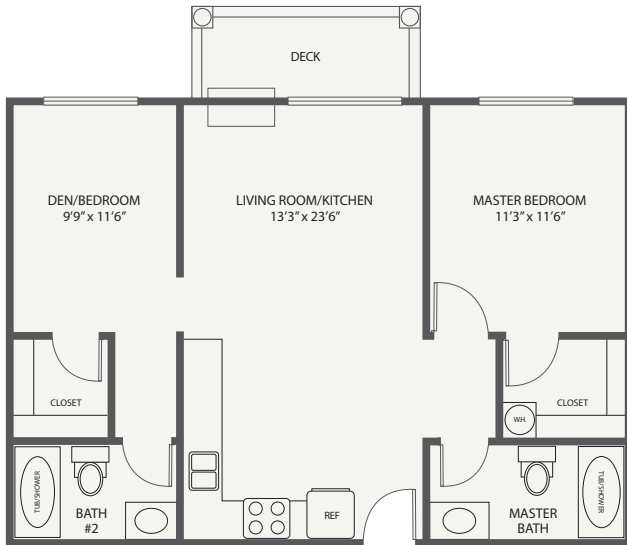

Floor Plans

STUDIO | 255 SQ FT

ONE BEDROOM | 575 SQ FT

TWO BEDROOM / TWO BATH | 816 SQ FT

TWO BEDROOM / ONE BATH | 816 SQ FT

Room dimensions and layout may vary.