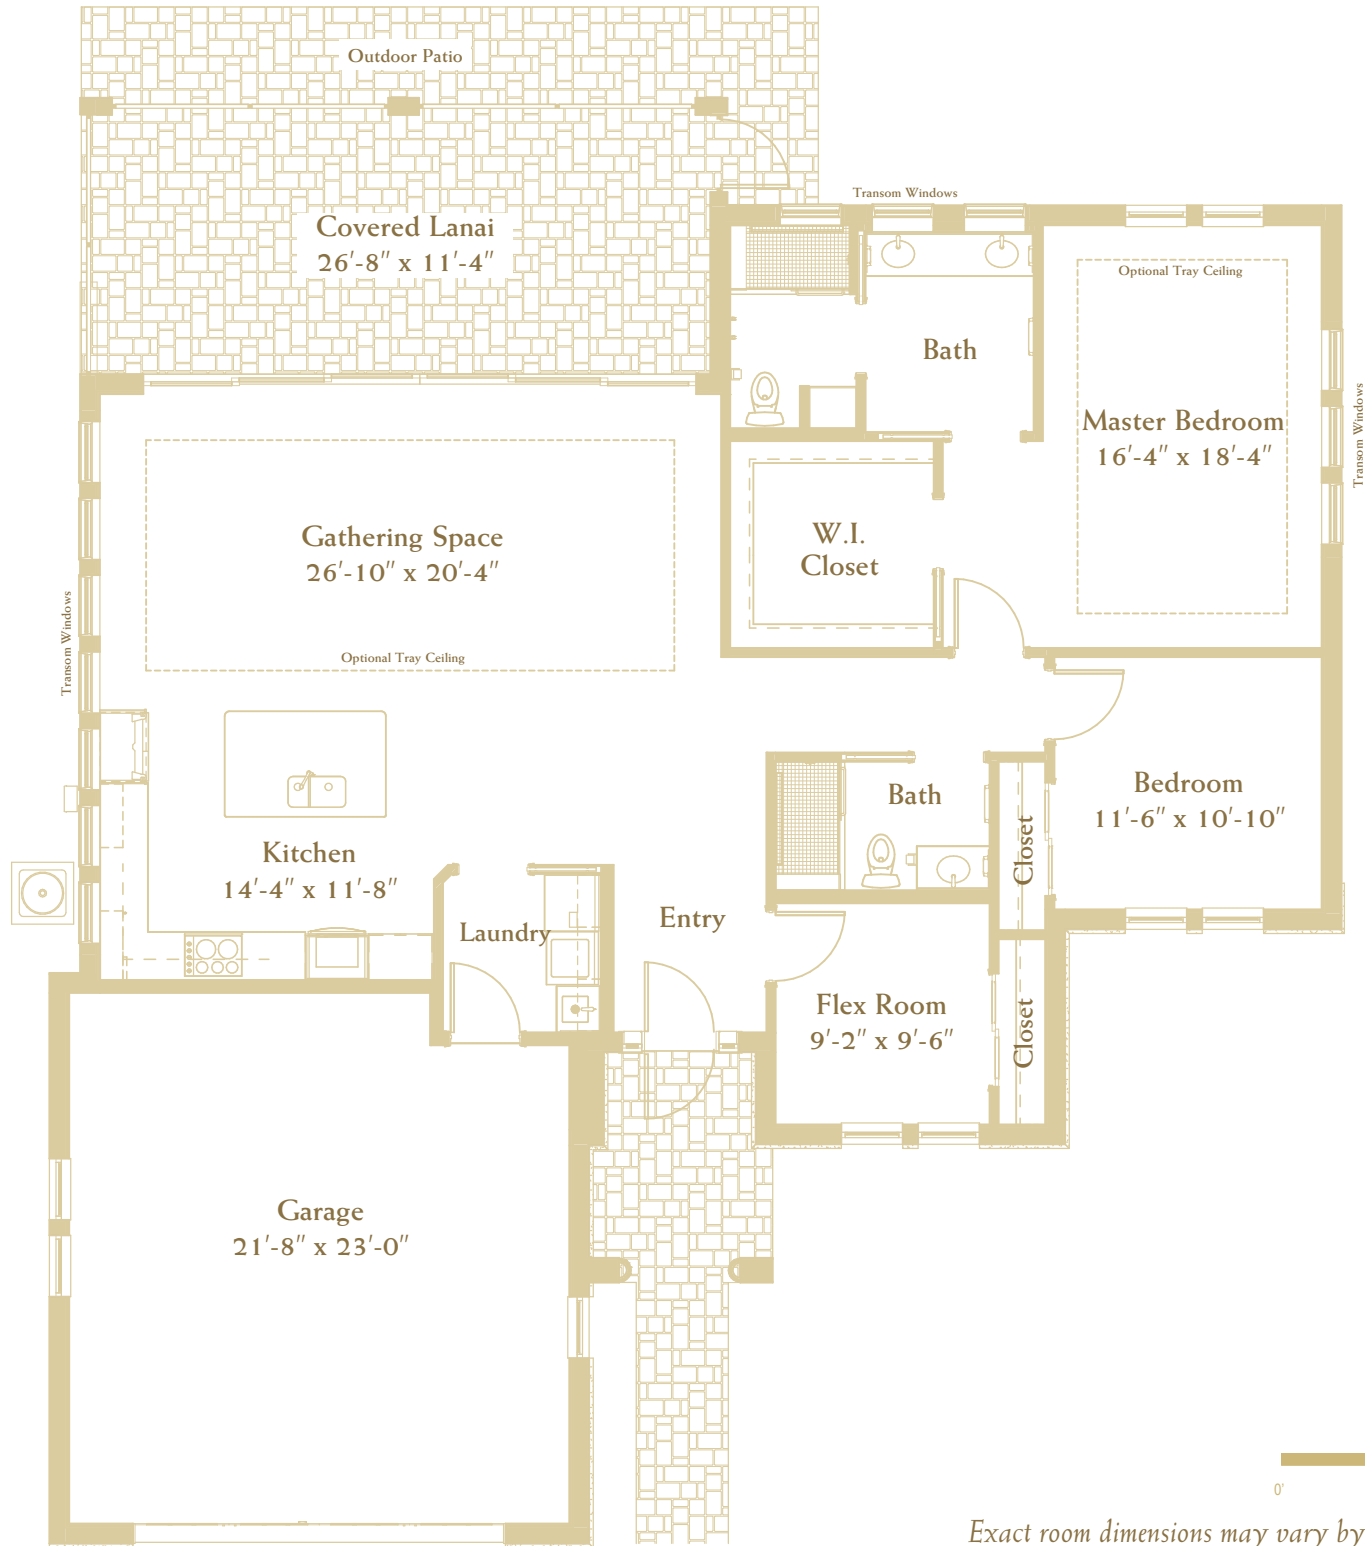

CLUB HOMES—THE STARLING

TWO BEDROOM
1,752 SQ. FT.

Exact room dimensions may vary by a few inches due to location.

CLUB HOMES—THE STARLING (Reversed)

TWO BEDROOM
1,752 SQ. FT.

Exact room dimensions may vary by a few inches due to location.