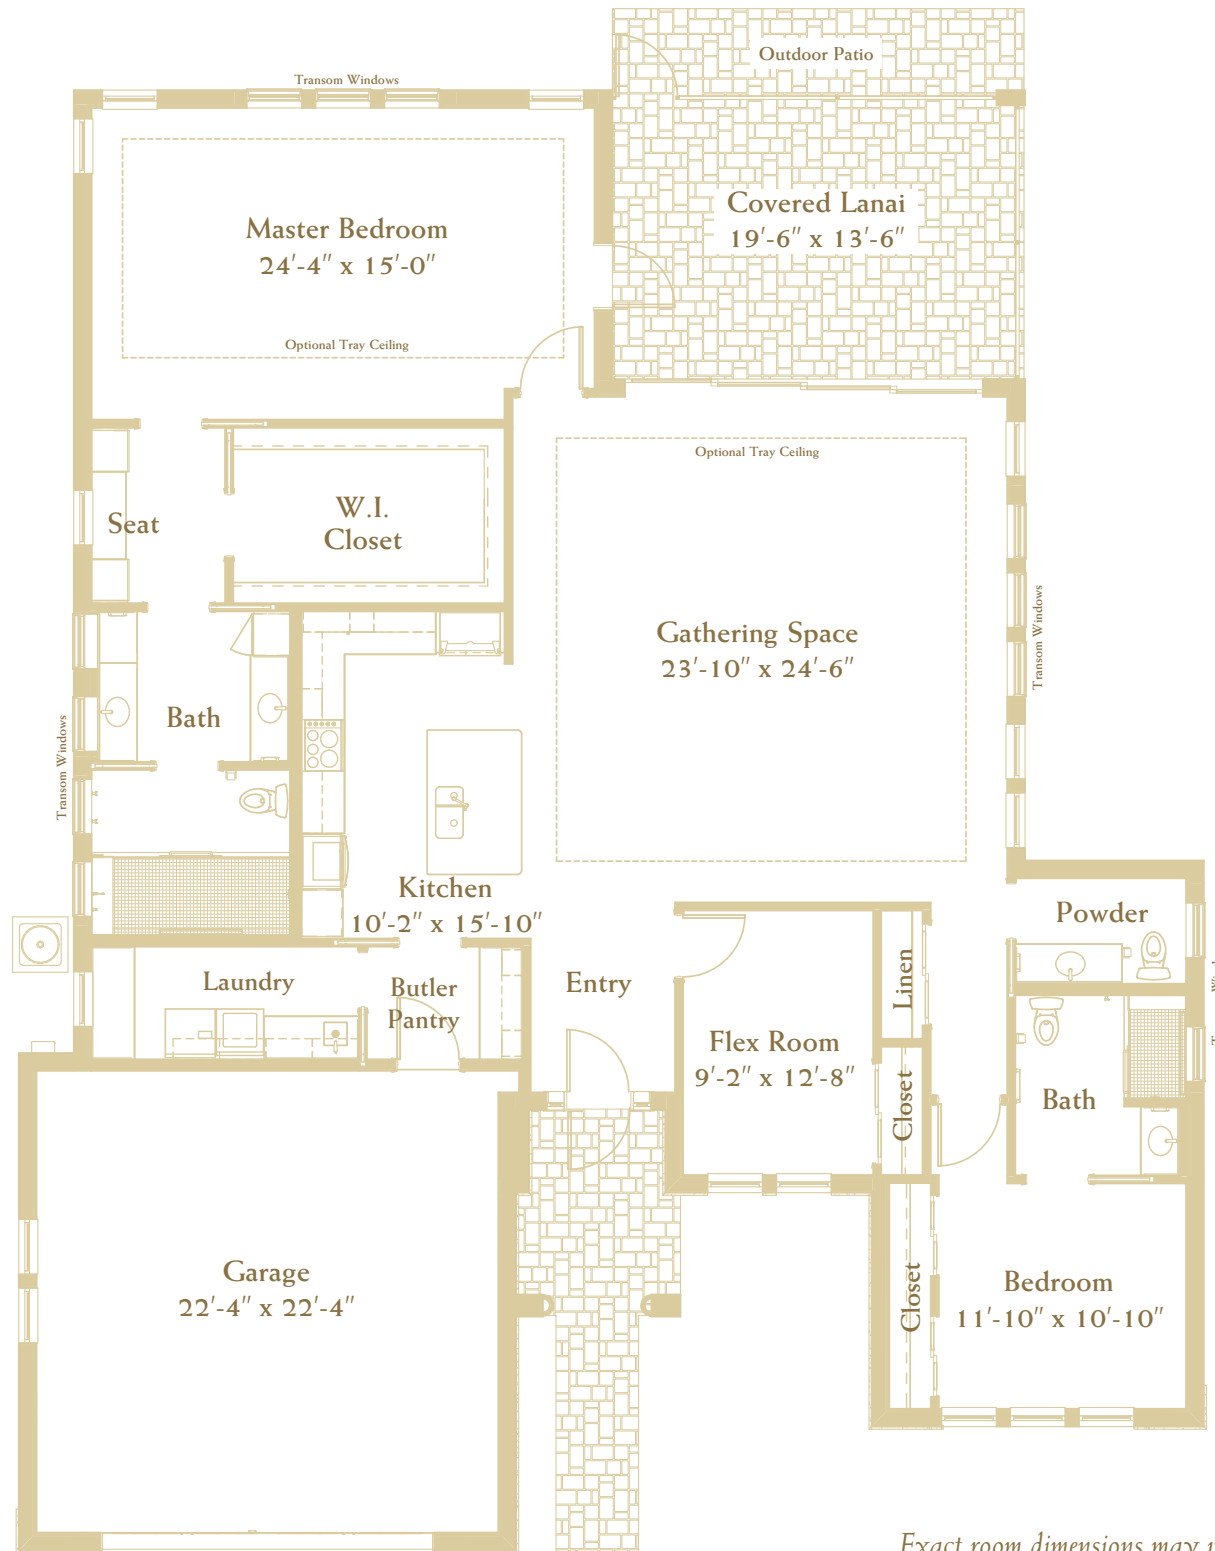

CLUB HOMES—THE SWAN

TWO BEDROOM
2,338 SQ. FT.

Exact room dimensions may vary by a few inches due to location.

CLUB HOMES—THE SWAN (Reversed)

TWO BEDROOM
2,338 SQ. FT.

Exact room dimensions may vary by a few inches due to location.