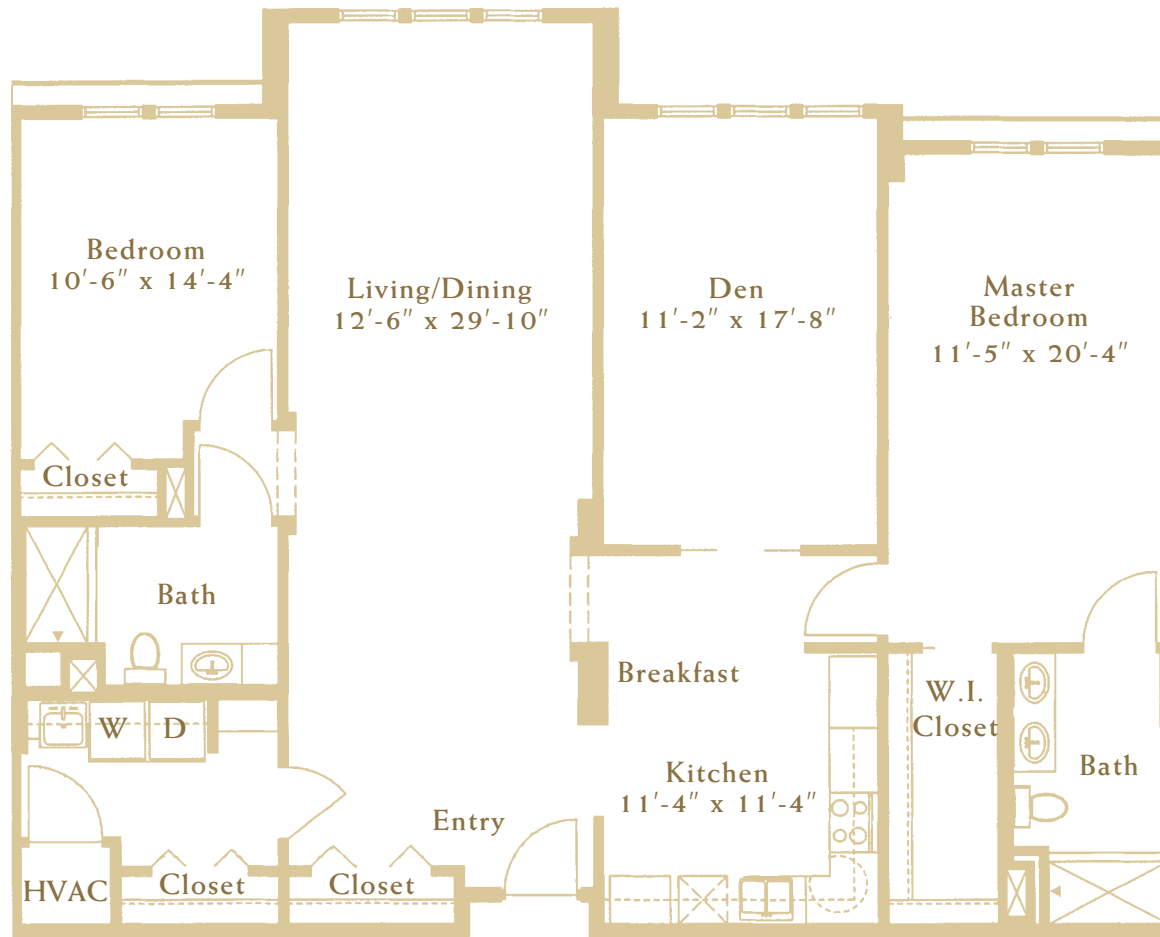

*The Pelican D*

TWO BEDROOM  
PLUS DEN  
1,715 SQ. FT.