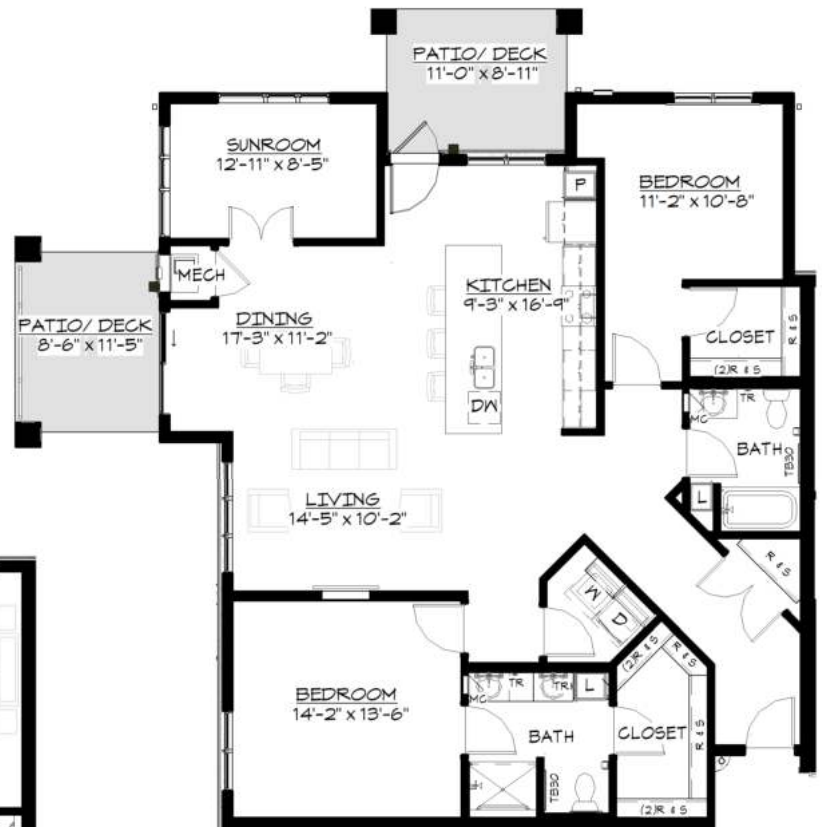

Approx. 1,070 s.f.

Decatur

One Bedroom Plus Sunroom

Approx. 1,186 s.f.

Orcas

One Bedroom Plus Den

Approx. 1,296 s.f.

East Brownstone Apartments

Sample Floor Plans

BradleyPark.WesleyChoice.org

BRADLEY PARK

Community · Choice · Continuing Care

Whidbey

Two Bedroom Plus Sunroom
Approx. 1,365 s.f.

Vancouver

Two Bedroom Plus Sunroom
Approx. 1,642 s.f.