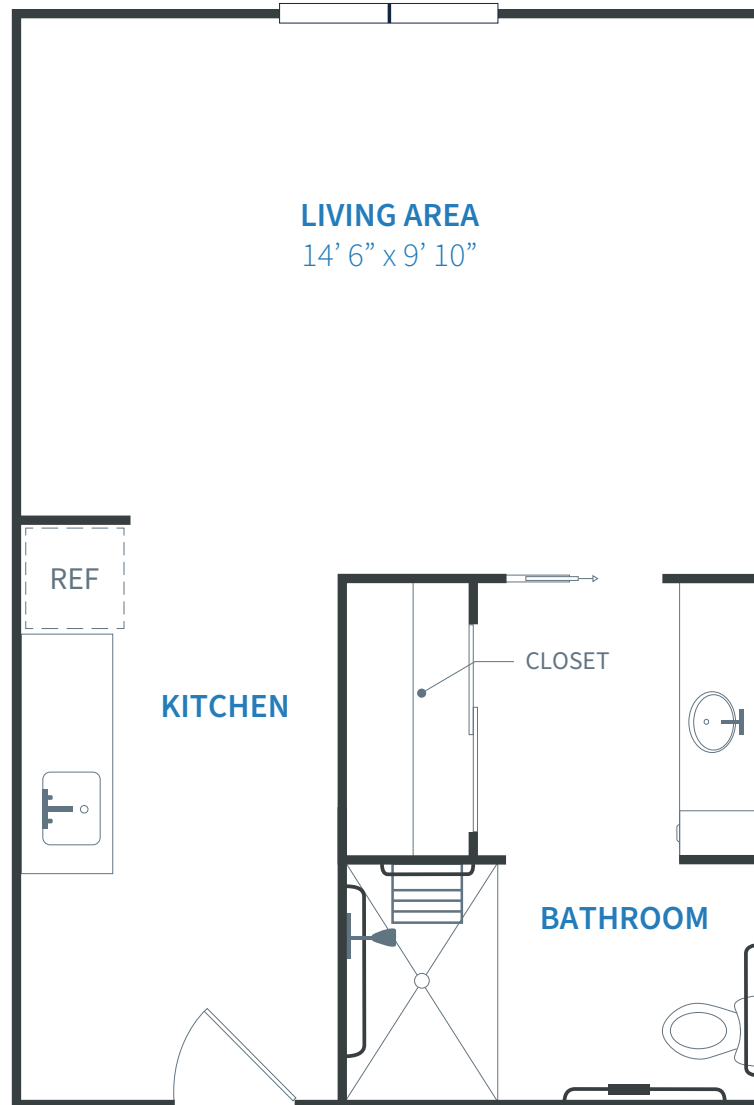

## Studio | 324 Sq Ft

Room dimensions are approximate