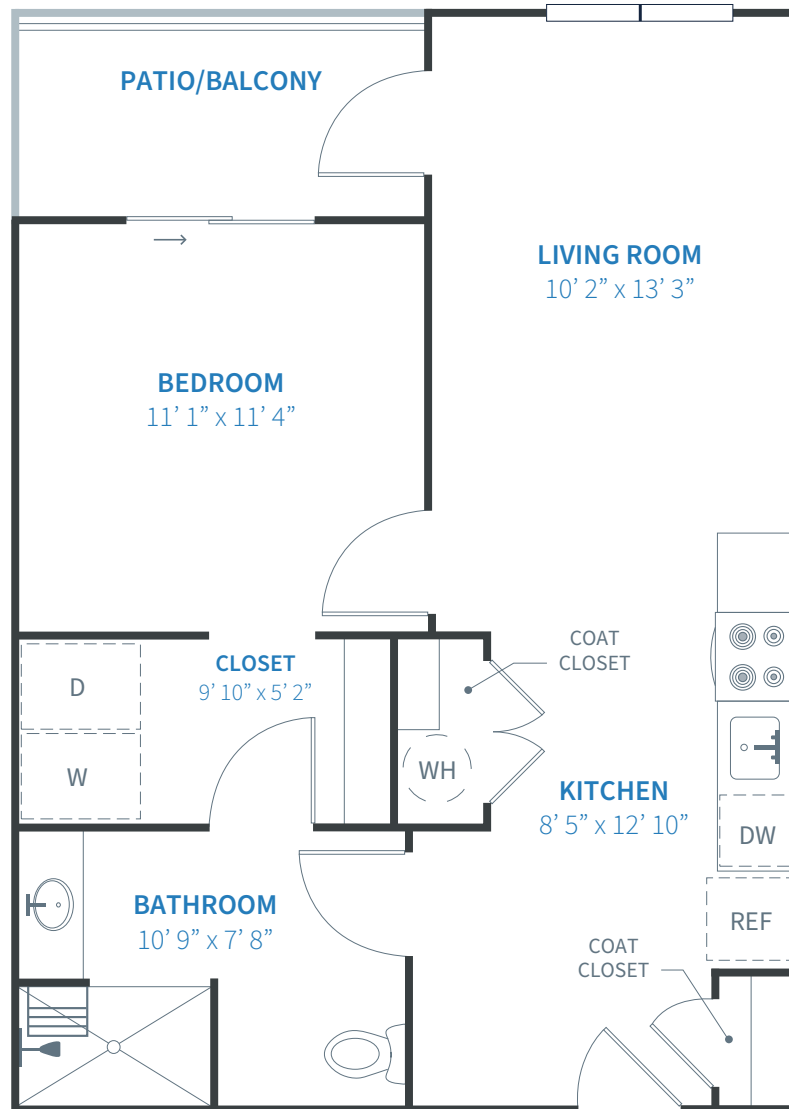

## 1 Bedroom | 650 Sq Ft

Room dimensions are approximate