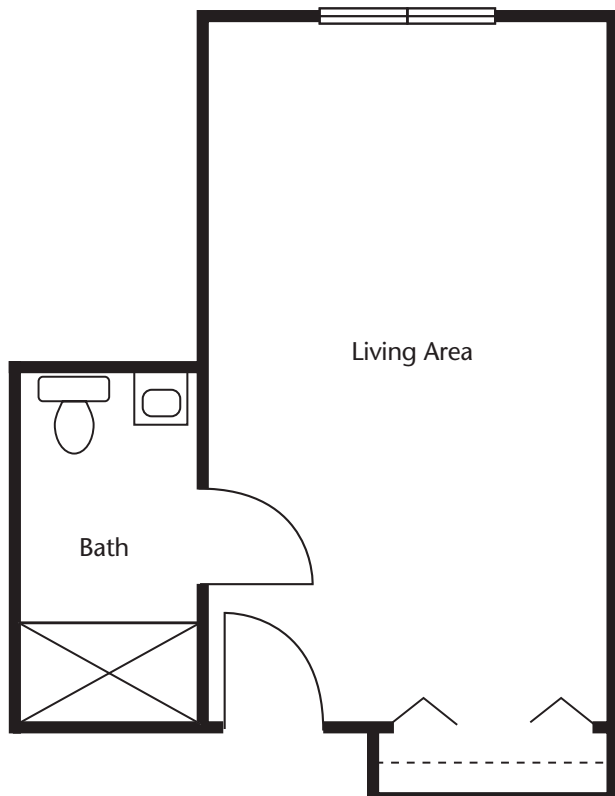

Floor Plans

Private Suite 304

Private Suite 321

Brookdale Muirfield

7220 Muirfield Drive
Dublin, OH 43017
(614) 336-3677

Dimensions are approximate. Floor plans may vary.

Floor Plans

Private Suite 371

Brookdale Muirfield
7220 Muirfield Drive
Dublin, OH 43017
(614) 336-3677

Dimensions are approximate. Floor plans may vary.