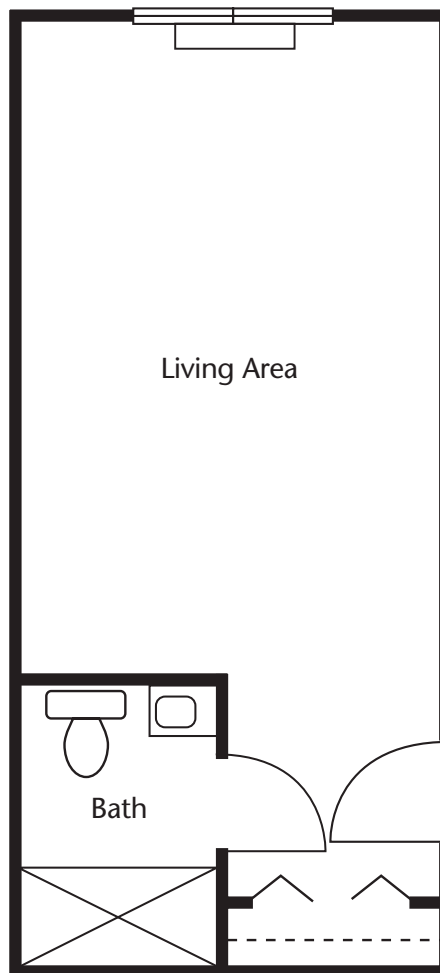

Floor Plans

Private Suite 304

Private Suite 321

Brookdale Muirfield

7220 Muirfield Drive
Dublin, OH 43017
(614) 336-3677

Dimensions are approximate. Floor plans may vary.

Floor Plans

Private Suite 371

Brookdale Muirfield
7220 Muirfield Drive
Dublin, OH 43017
(614) 336-3677

Dimensions are approximate. Floor plans may vary.