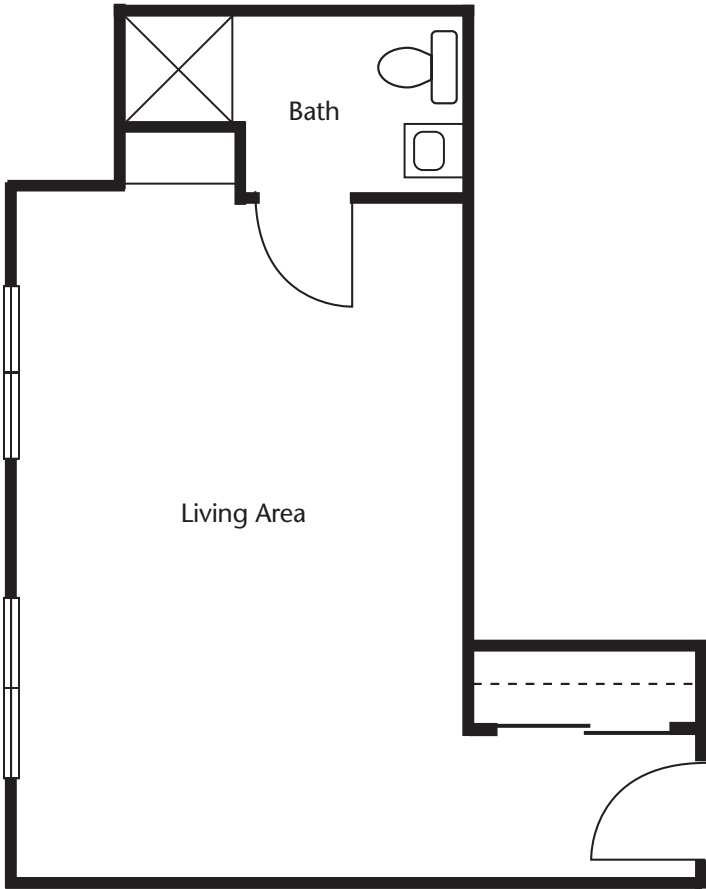

Floor Plans

Private Suite 304

Private Suite 321

Brookdale Muirfield

7220 Muirfield Drive
Dublin, OH 43017
(614) 336-3677

Dimensions are approximate. Floor plans may vary.

Floor Plans

Private Suite 371

Brookdale Muirfield
7220 Muirfield Drive
Dublin, OH 43017
(614) 336-3677

Dimensions are approximate. Floor plans may vary.