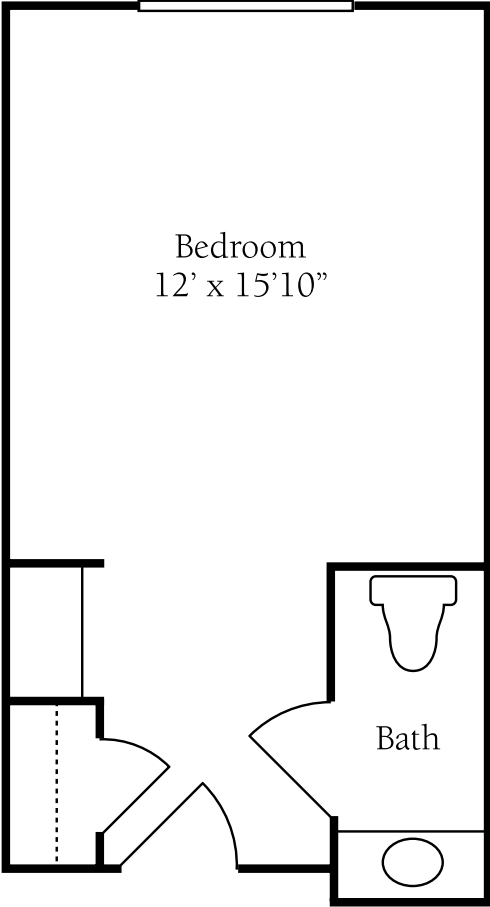

Floor Plans

Resident Unit A

Resident Unit B

Brookdale Skेत Club
1560 Skेत Club Road
High Point, NC 27265
(336) 869-0301

Dimensions are approximate. Floor plans may vary.

Floor Plans

Resident Unit C

Resident Unit D

Floor Plans

Resident Unit E

Resident Unit F

Brookdale Sket Club
1560 Sket Club Road
High Point, NC 27265
(336) 869-0301

Dimensions are approximate. Floor plans may vary.

Floor Plans

Resident Unit G

Resident Unit H