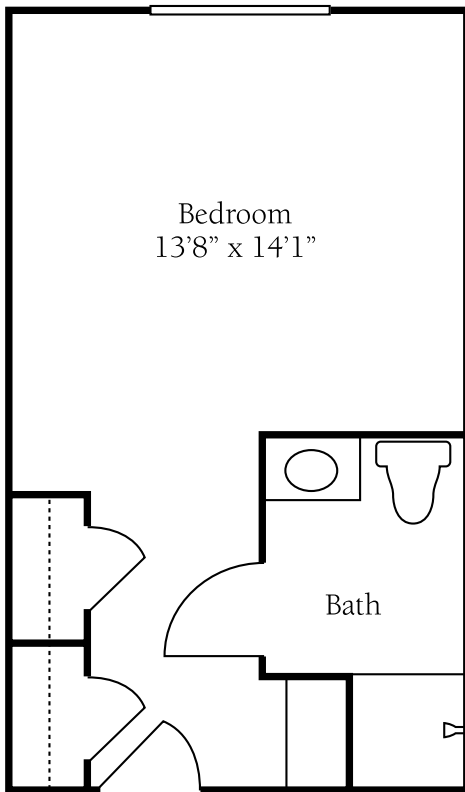

Floor Plans

HC Resident Unit

Resident Unit I

Brookdale Skeet Club

1560 Skeet Club Road
High Point, NC 27265
(336) 869-0301

Dimensions are approximate. Floor plans may vary.

 © 2022 Brookdale Senior Living Inc. All rights reserved.
BROOKDALE SENIOR LIVING is a registered trademark of Brookdale Senior Living Inc.