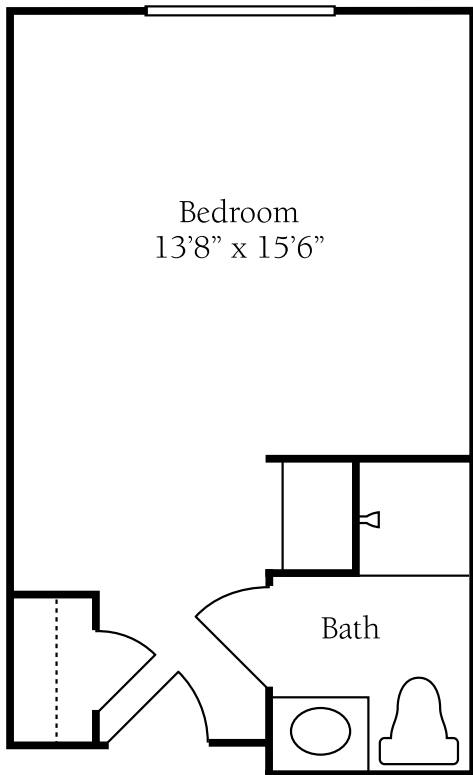

Floor Plans

HC Resident Unit

Resident Unit I

Brookdale Skeet Club

1560 Skeet Club Road
High Point, NC 27265
(336) 869-0301

Dimensions are approximate. Floor plans may vary.

 © 2022 Brookdale Senior Living Inc. All rights reserved.
BROOKDALE SENIOR LIVING is a registered trademark of Brookdale Senior Living Inc.

Floor Plans

Resident Unit J

Resident Unit K

Brookdale Sk eet Club

1560 Sk eet Club Road
High Point, NC 27265
(336) 869-0301

Dimensions are approximate. Floor plans may vary.

 © 2022 Brookdale Senior Living Inc. All rights reserved.
BROOKDALE SENIOR LIVING is a registered trademark of Brookdale Senior Living Inc.