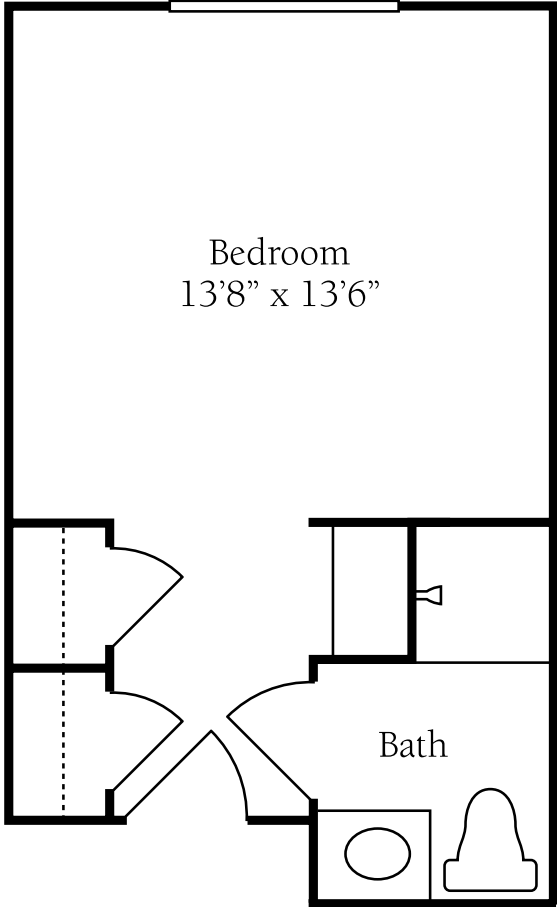

Floor Plans

Resident Unit A

Resident Unit B

Brookdale Skेत Club
1560 Skेत Club Road
High Point, NC 27265
(336) 869-0301

Dimensions are approximate. Floor plans may vary.

Floor Plans

Resident Unit C

Resident Unit D

Floor Plans

Resident Unit E

Resident Unit F

Brookdale Sket Club
1560 Sket Club Road
High Point, NC 27265
(336) 869-0301

Dimensions are approximate. Floor plans may vary.

Floor Plans

Resident Unit G

Resident Unit H