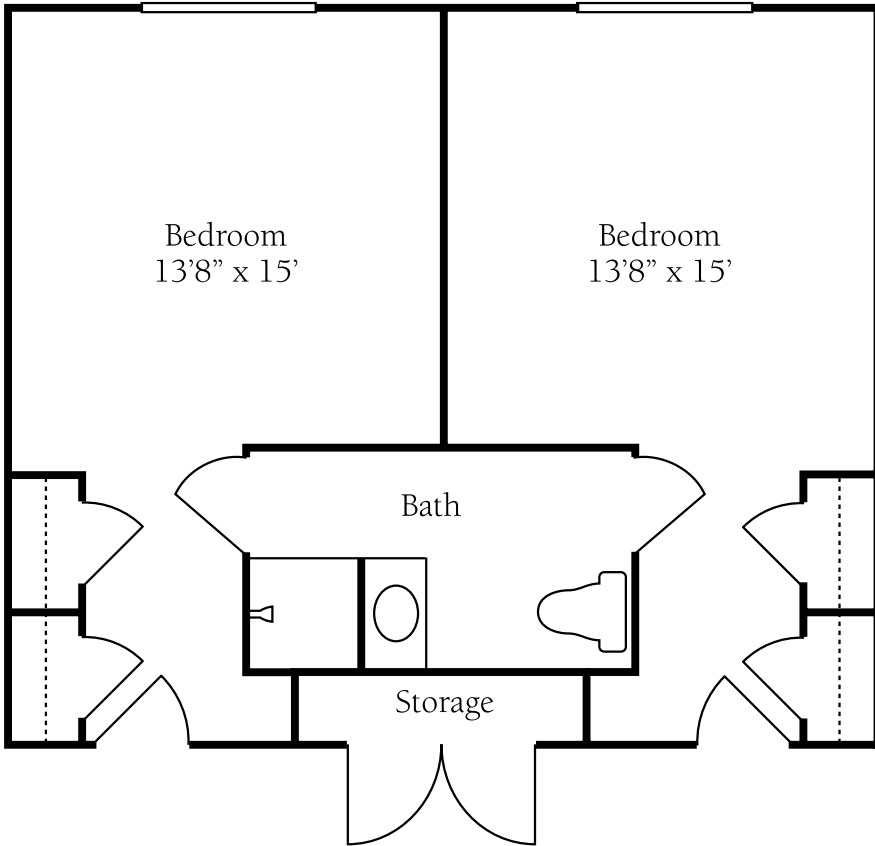

Floor Plans

Resident Unit A

Resident Unit B

Brookdale Skेत Club
1560 Skेत Club Road
High Point, NC 27265
(336) 869-0301

Dimensions are approximate. Floor plans may vary.

Floor Plans

Resident Unit C

Resident Unit D

Floor Plans

Resident Unit E

Resident Unit F

Brookdale Sket Club
1560 Sket Club Road
High Point, NC 27265
(336) 869-0301

Dimensions are approximate. Floor plans may vary.

Floor Plans

Resident Unit G

Resident Unit H