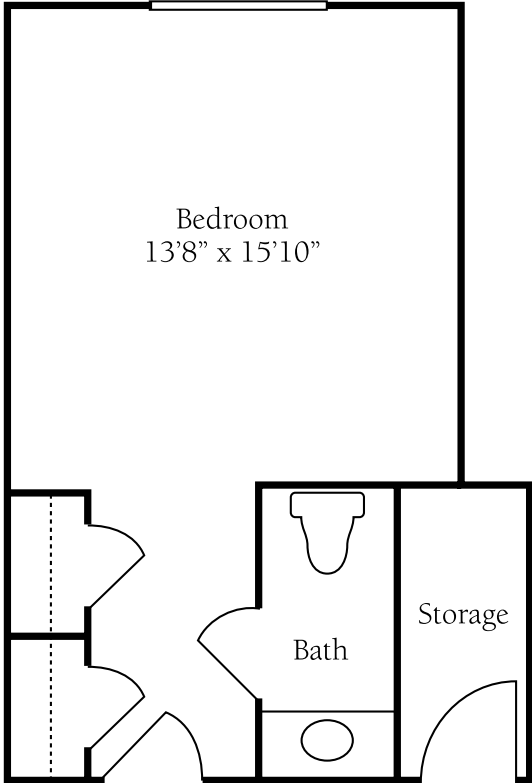

Floor Plans

Resident Unit A

Resident Unit B

Brookdale Skेत Club
1560 Skेत Club Road
High Point, NC 27265
(336) 869-0301

Dimensions are approximate. Floor plans may vary.

Floor Plans

Resident Unit C

Resident Unit D

Floor Plans

Resident Unit E

Resident Unit F

Brookdale Sket Club
1560 Sket Club Road
High Point, NC 27265
(336) 869-0301

Dimensions are approximate. Floor plans may vary.

Floor Plans

Resident Unit G

Resident Unit H