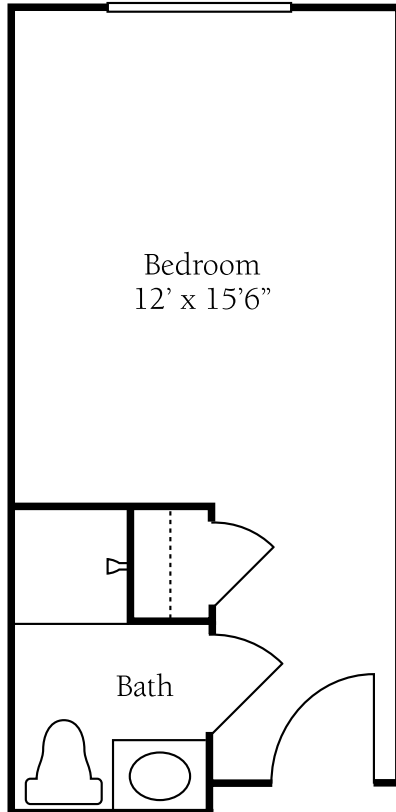

Floor Plans

Resident Unit E

Resident Unit F

Brookdale Sket Club
1560 Sket Club Road
High Point, NC 27265
(336) 869-0301

Dimensions are approximate. Floor plans may vary.

Floor Plans

Resident Unit G

Resident Unit H