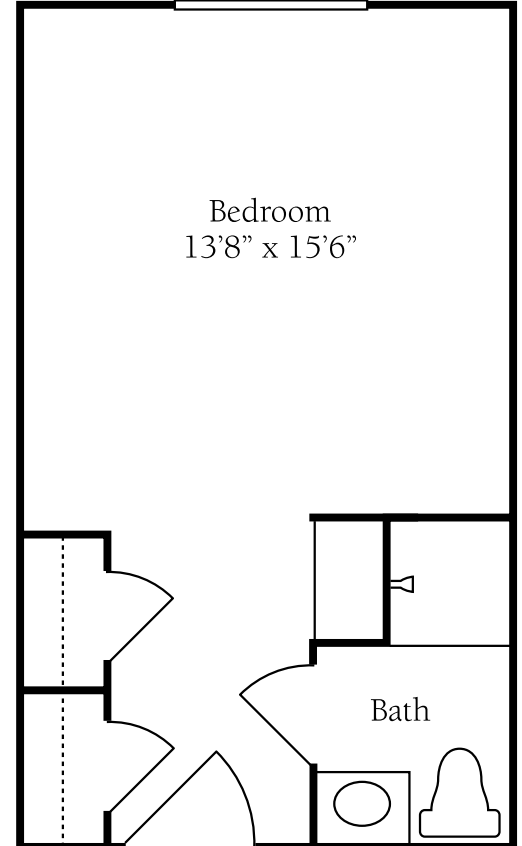

Floor Plans

Resident Unit A

Resident Unit B

Brookdale Skेत Club
1560 Skेत Club Road
High Point, NC 27265
(336) 869-0301

Dimensions are approximate. Floor plans may vary.

Floor Plans

Resident Unit C

Resident Unit D