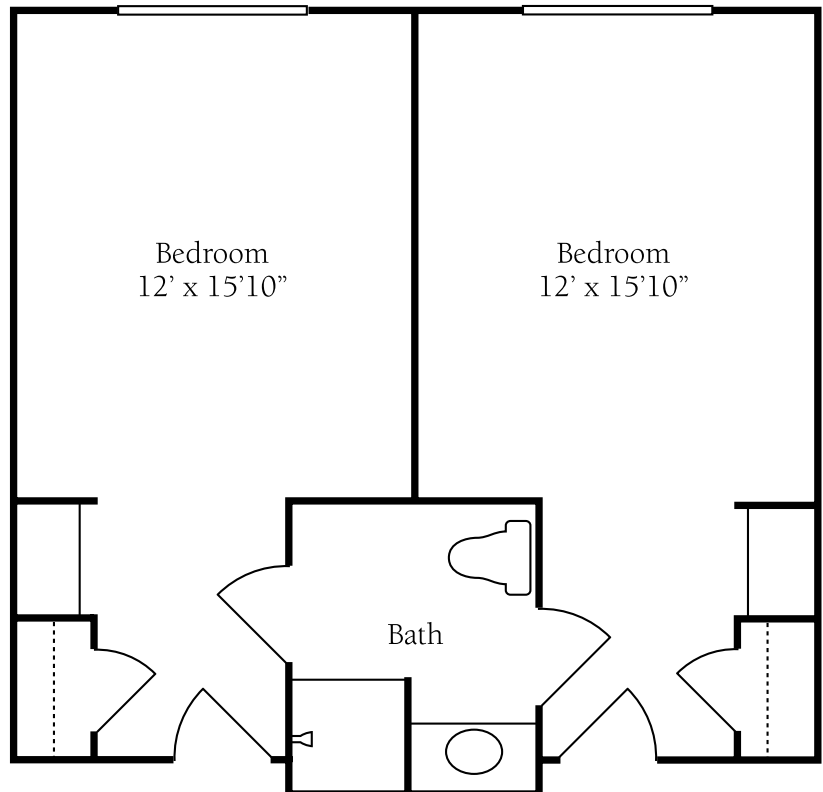

Floor Plans

Resident Unit E

Resident Unit F

Brookdale Sket Club
1560 Sket Club Road
High Point, NC 27265
(336) 869-0301

Dimensions are approximate. Floor plans may vary.

Floor Plans

Resident Unit G

Resident Unit H

Floor Plans

HC Resident Unit

Resident Unit I

Brookdale Skeet Club

1560 Skeet Club Road
High Point, NC 27265
(336) 869-0301

Dimensions are approximate. Floor plans may vary.

 © 2022 Brookdale Senior Living Inc. All rights reserved.
BROOKDALE SENIOR LIVING is a registered trademark of Brookdale Senior Living Inc.