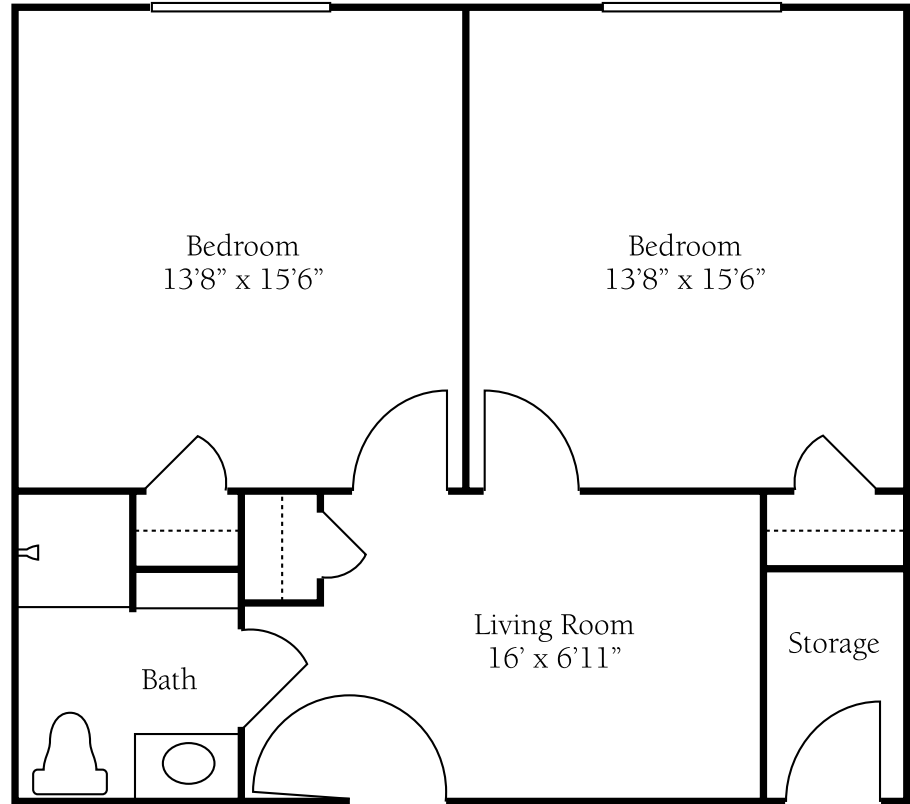

Floor Plans

Resident Unit E

Resident Unit F

Brookdale Sket Club
1560 Sket Club Road
High Point, NC 27265
(336) 869-0301

Dimensions are approximate. Floor plans may vary.

Floor Plans

Resident Unit G

Resident Unit H