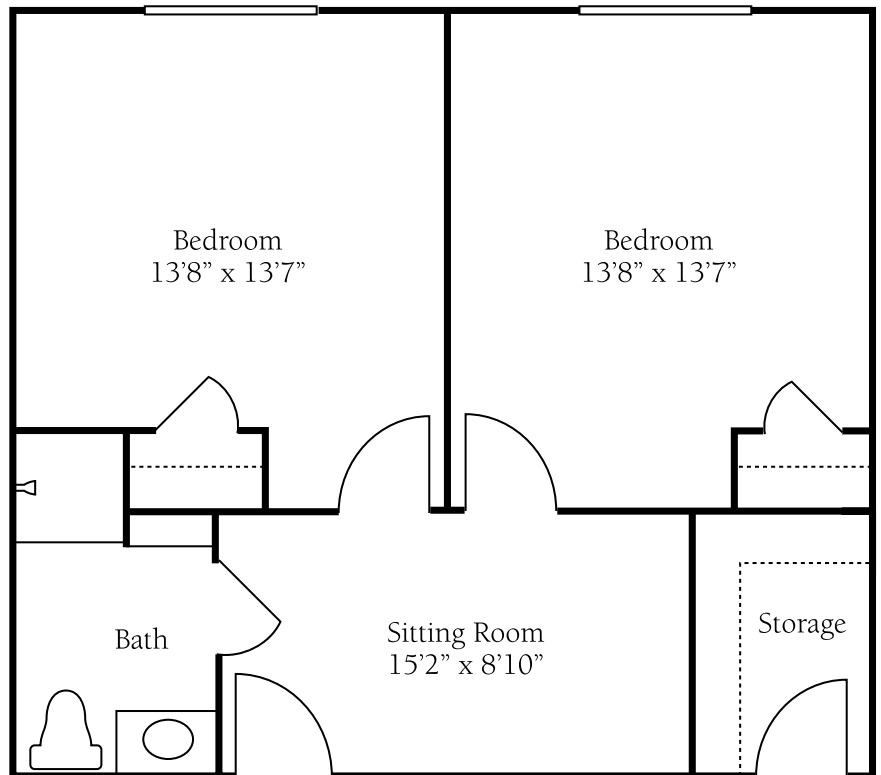

Floor Plans

HC Resident Unit

Resident Unit I

Brookdale Skeet Club

1560 Skeet Club Road
High Point, NC 27265
(336) 869-0301

Dimensions are approximate. Floor plans may vary.

 © 2022 Brookdale Senior Living Inc. All rights reserved.
BROOKDALE SENIOR LIVING is a registered trademark of Brookdale Senior Living Inc.

Floor Plans

Resident Unit J

Resident Unit K

Brookdale Sk eet Club

1560 Sk eet Club Road
High Point, NC 27265
(336) 869-0301

Dimensions are approximate. Floor plans may vary.

 © 2022 Brookdale Senior Living Inc. All rights reserved.
BROOKDALE SENIOR LIVING is a registered trademark of Brookdale Senior Living Inc.