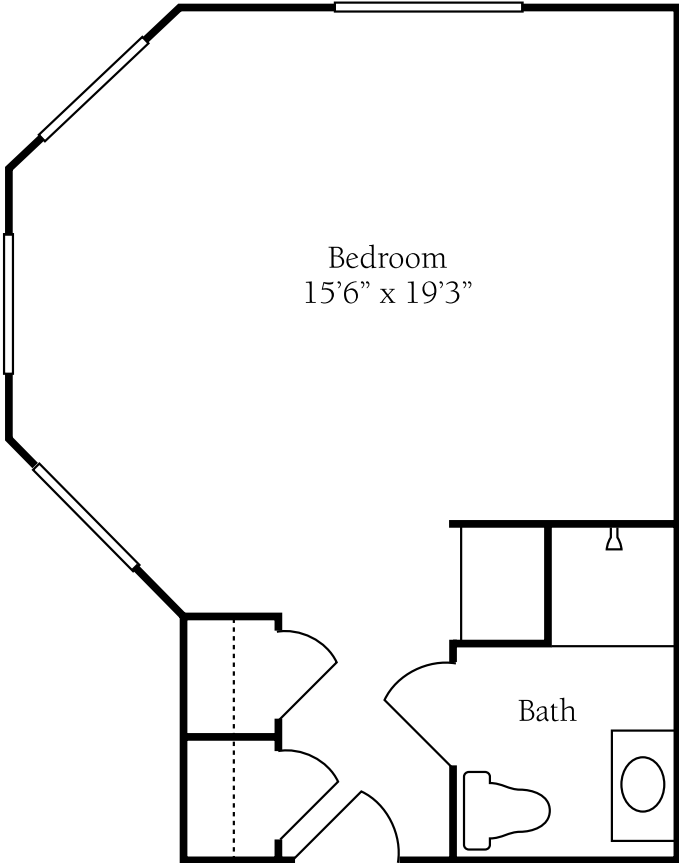

Floor Plans

Resident Unit A

Resident Unit B

Brookdale Skेत Club
1560 Skेत Club Road
High Point, NC 27265
(336) 869-0301

Dimensions are approximate. Floor plans may vary.

Floor Plans

Resident Unit C

Resident Unit D

Floor Plans

Resident Unit E

Resident Unit F

Brookdale Sket Club
1560 Sket Club Road
High Point, NC 27265
(336) 869-0301

Dimensions are approximate. Floor plans may vary.

Floor Plans

Resident Unit G

Resident Unit H