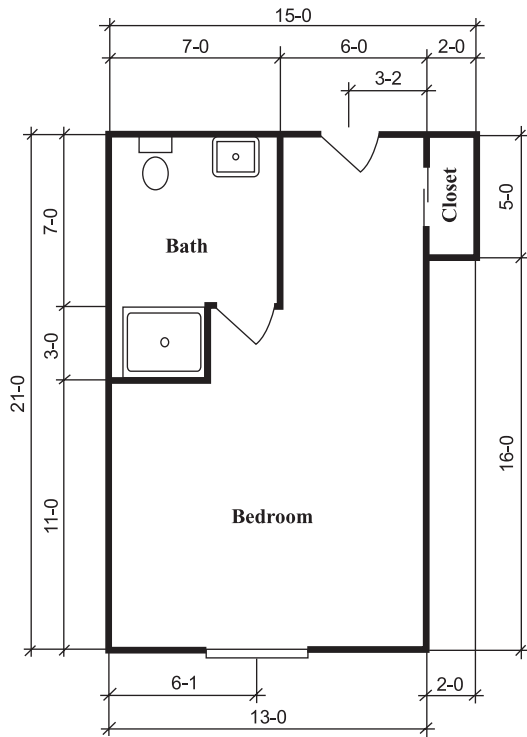

# Floor Plans

**Private Suite**  
315 sq. ft.

**Semi Private Suite**  
625 sq. ft.

## Brookdale Leawood State Line

12724 State Line Road  
Leawood, Kansas 66209  
(913) 345-8808

*Dimensions are approximate. Floor plans may vary.*