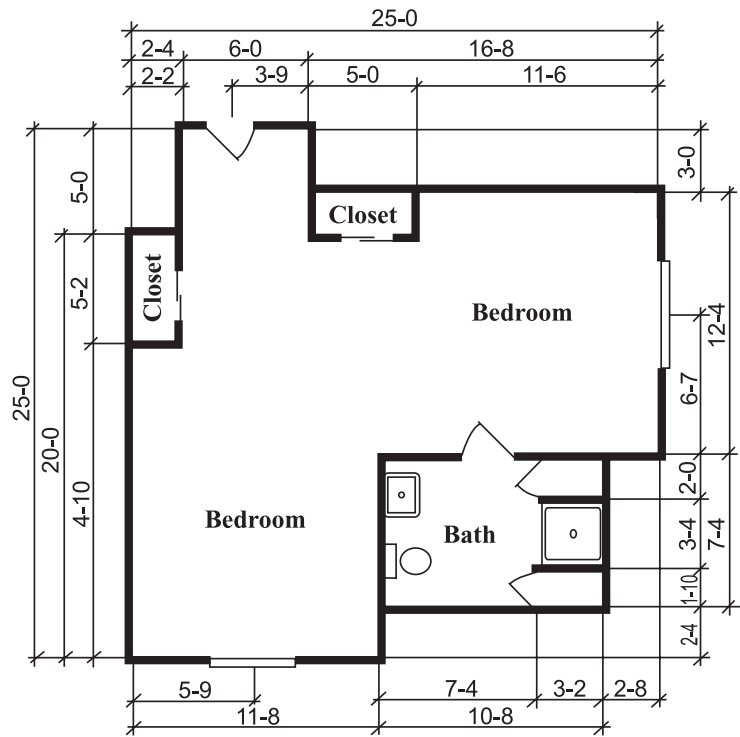

# Floor Plans

**Private Suite**  
315 sq. ft.

**Semi Private Suite**  
625 sq. ft.

## Brookdale Leawood State Line

12724 State Line Road  
Leawood, Kansas 66209  
(913) 345-8808

*Dimensions are approximate. Floor plans may vary.*