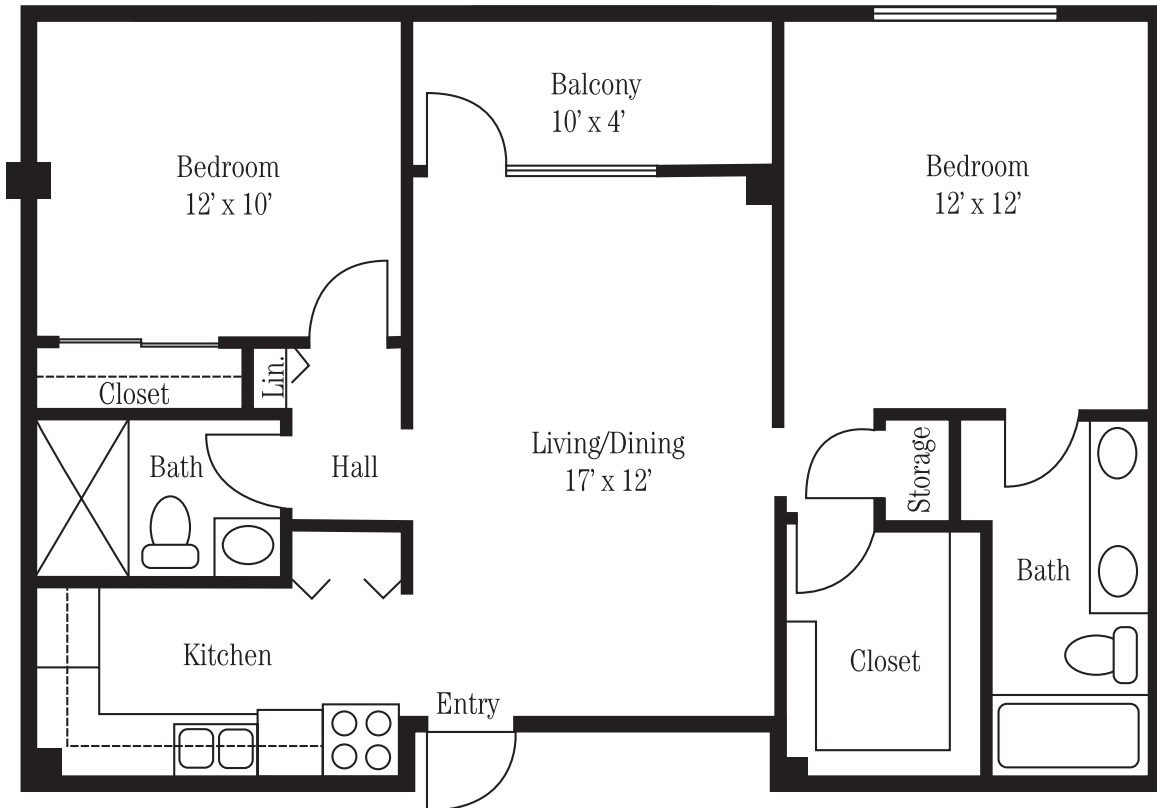

# Floor Plans

Small Suite  
187 sq. ft.

Large Suite  
253 sq. ft.

# Floor Plans

One Bedroom, One Bath  
480 sq. ft.

One Bedroom, One-and-a-Half Bath  
585 sq. ft.

# Floor Plans

Two Bedroom, Two Bath  
727 sq. ft.

# Floor Plans

Three Bedroom, Two Bath  
1,055 sq. ft.