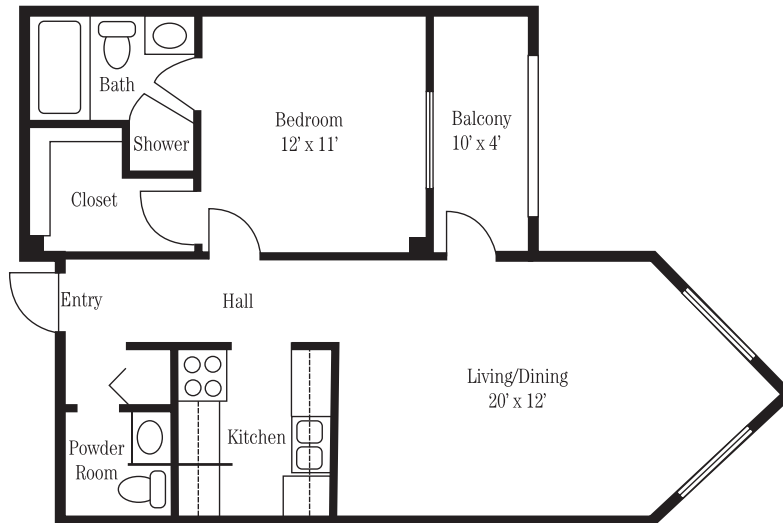

# Floor Plans

Small Suite  
187 sq. ft.

Large Suite  
253 sq. ft.

# Floor Plans

One Bedroom, One Bath  
480 sq. ft.

One Bedroom, One-and-a-Half Bath  
585 sq. ft.

# Floor Plans

Two Bedroom, Two Bath  
727 sq. ft.

# Floor Plans

Three Bedroom, Two Bath  
1,055 sq. ft.