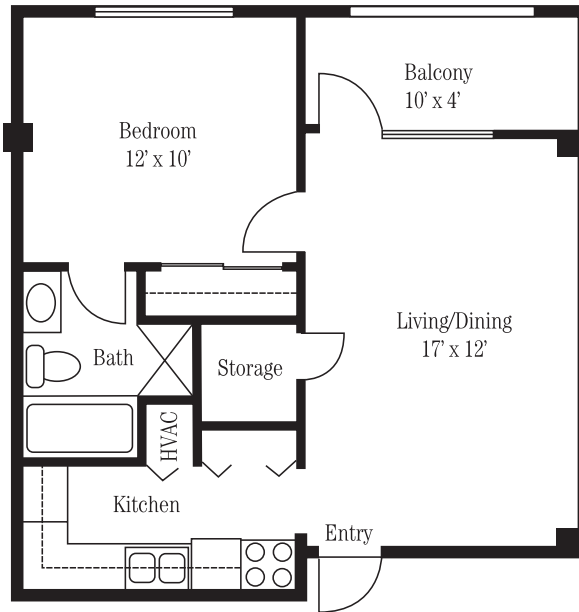

# Floor Plans

Small Suite  
187 sq. ft.

Large Suite  
253 sq. ft.

# Floor Plans

One Bedroom, One Bath  
480 sq. ft.

One Bedroom, One-and-a-Half Bath  
585 sq. ft.

# Floor Plans

Two Bedroom, Two Bath  
727 sq. ft.

# Floor Plans

Three Bedroom, Two Bath  
1,055 sq. ft.