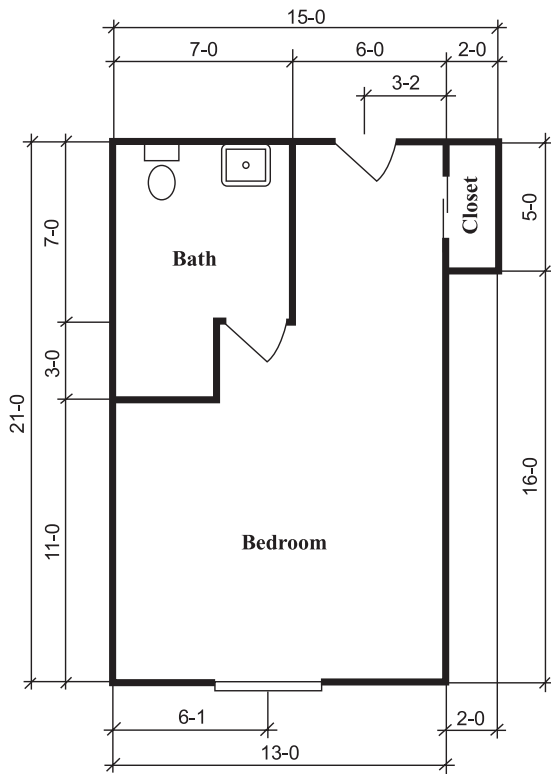

Floor Plans

Private Suite

Semi-Private Suite

Brookdale Deer Creek Sarasota

8450 McIntosh Road
Sarasota, Florida 34238

(941) 927-7600

Assisted Living Facility # AL8556

Dimensions are approximate. Floor plans may vary.