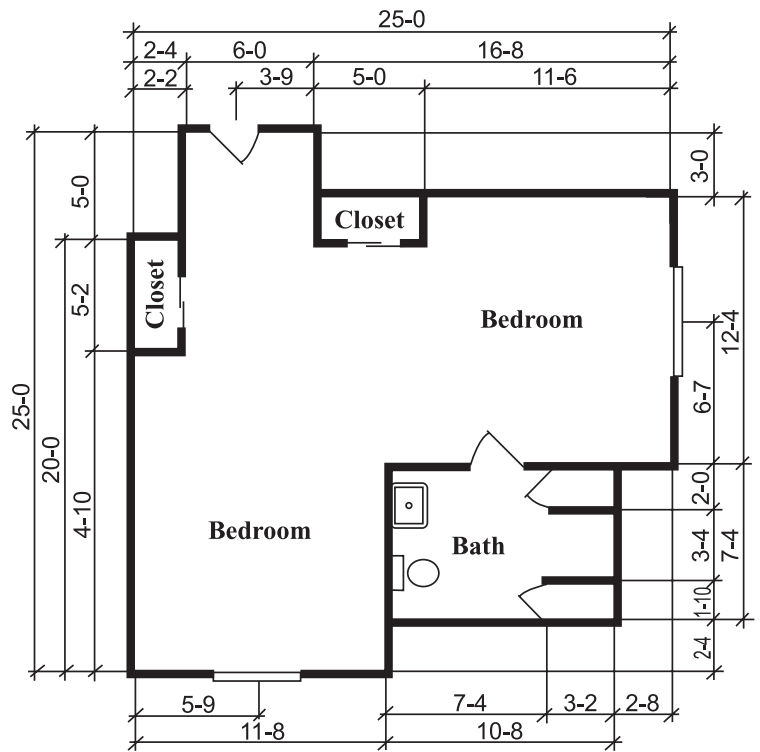

Floor Plans

Private Suite

Semi-Private Suite

Brookdale Deer Creek Sarasota

8450 McIntosh Road
Sarasota, Florida 34238

(941) 927-7600

Assisted Living Facility # AL8556

Dimensions are approximate. Floor plans may vary.