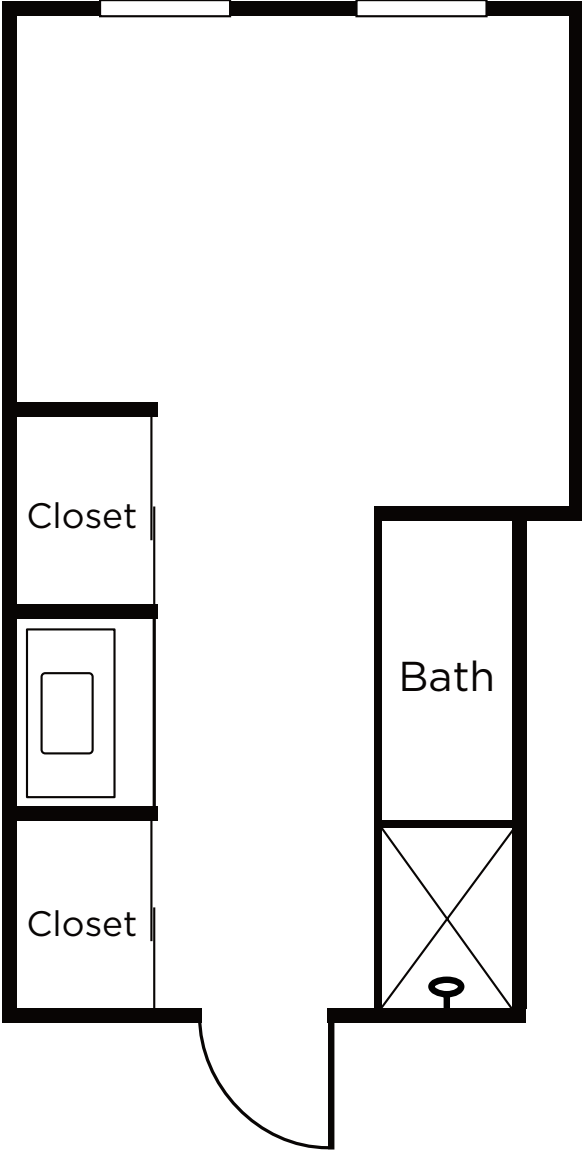

# Floor Plans

Floor Plan 1  
237 sq. ft.

**Brookdale Roseville**  
1 Somer Ridge Drive  
Roseville, California 95661  
**(916) 773-5955**  
RCFE # 315001843

*Dimensions are approximate. Floor plans may vary.*

# Floor Plans

Floor Plan 2  
237 sq. ft.

**Brookdale Roseville**  
1 Somer Ridge Drive  
Roseville, California 95661  
**(916) 773-5955**  
RCFE # 315001843

*Dimensions are approximate. Floor plans may vary.*