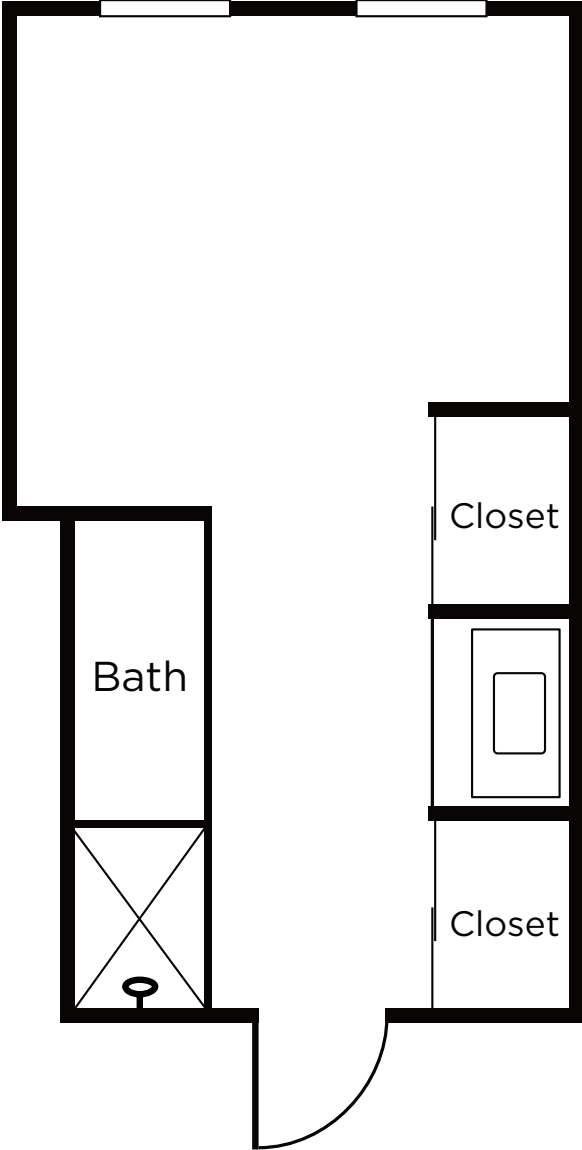

# Floor Plans

Floor Plan 1  
237 sq. ft.

**Brookdale Roseville**  
1 Somer Ridge Drive  
Roseville, California 95661  
**(916) 773-5955**  
RCFE # 315001843

*Dimensions are approximate. Floor plans may vary.*

# Floor Plans

Floor Plan 2  
237 sq. ft.

**Brookdale Roseville**  
1 Somer Ridge Drive  
Roseville, California 95661  
**(916) 773-5955**  
RCFE # 315001843

*Dimensions are approximate. Floor plans may vary.*