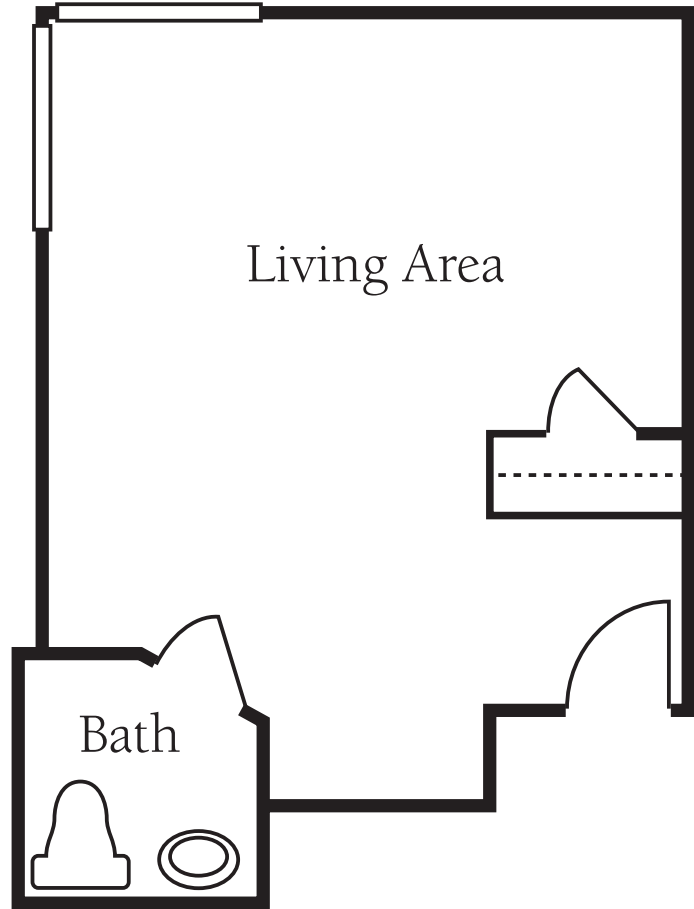

Floor Plans

Studio
245 sq. ft.

Studio
478 sq. ft.

Brookdale Pointe West

6101 Pointe West Boulevard
Bradenton, Florida 34209

(941) 795-5533

Assisted Living Facility # AL8527

Dimensions are approximate. Floor plans may vary.