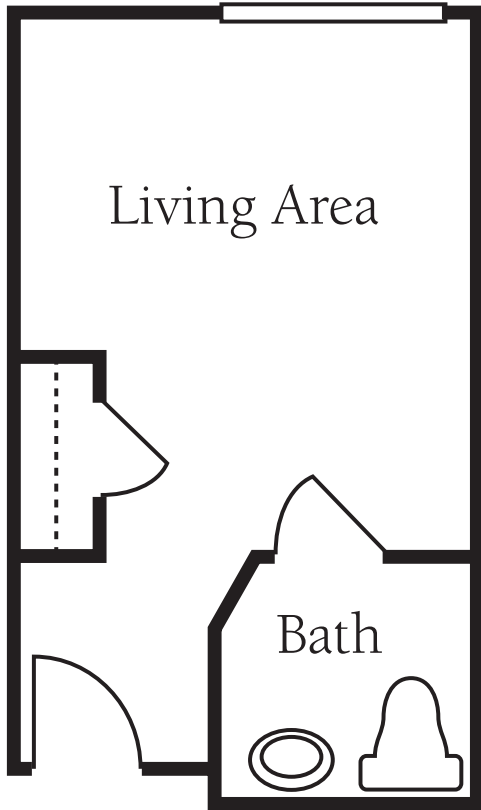

Floor Plans

Studio
245 sq. ft.

Studio
478 sq. ft.

Brookdale Pointe West

6101 Pointe West Boulevard
Bradenton, Florida 34209

(941) 795-5533

Assisted Living Facility # AL8527

Dimensions are approximate. Floor plans may vary.