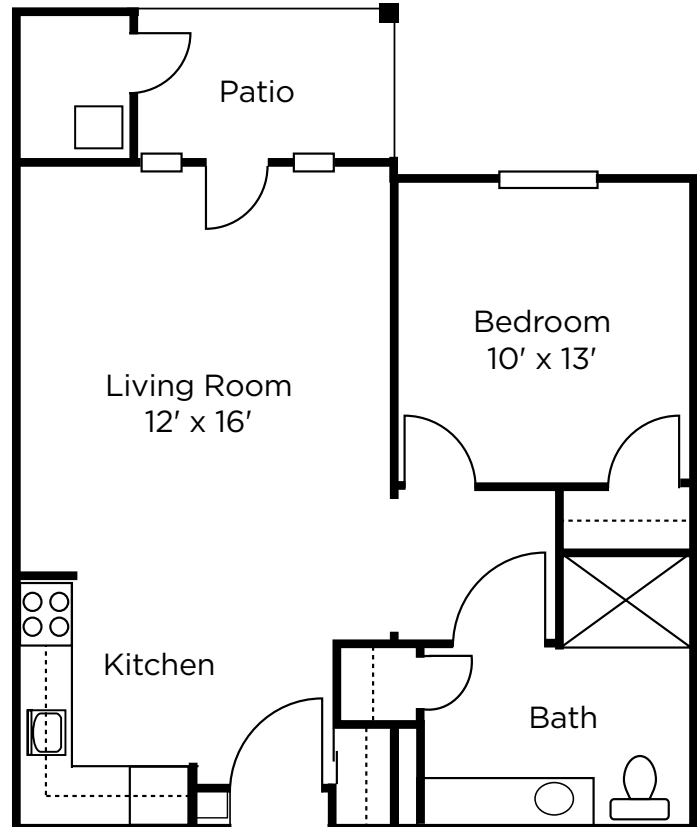

Floor Plans Independent Living

Two Bedroom Villa

1251 sq. ft.

Brookdale Riverwalk

350 Calloway Drive
Bakersfield, California 93312

(661) 587-0221

RCFE # 157203395, SNF # 120000555, COA # 320

Dimensions are approximate. Floor plans may vary.

Floor Plans Assisted Living/Building A

Studio B
460 sq. ft.

One Bedroom B
695 sq. ft.

Brookdale Riverwalk

350 Calloway Drive
Bakersfield, California 93312

(661) 587-0221

RCFE # 157203395, SNF # 120000555, COA # 320

Dimensions are approximate. Floor plans may vary.

Floor Plans Assisted Living/Building A

Two Bedroom
1021 sq. ft.

Brookdale Riverwalk

350 Calloway Drive
Bakersfield, California 93312

(661) 587-0221

RCFE # 157203395, SNF # 120000555, COA # 320