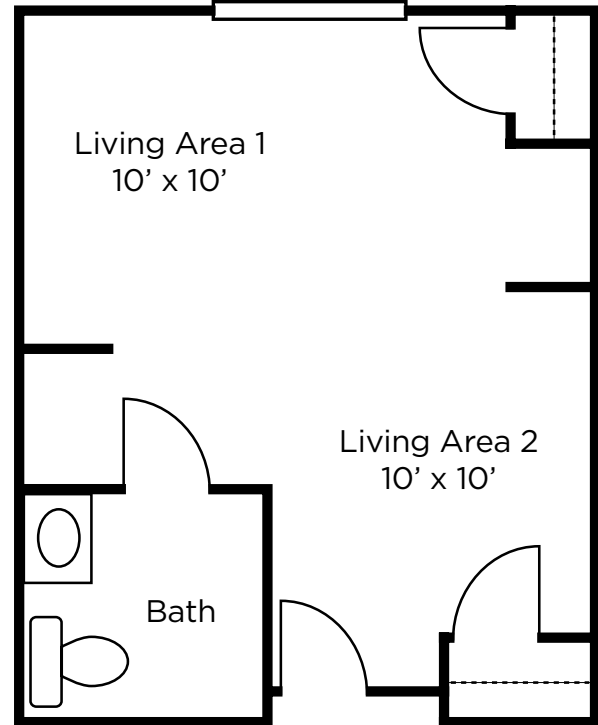

Studio A
330 sq. ft.

Deluxe Studio
Alcove A
394 sq. ft.

Brookdale Riverwalk

350 Calloway Drive
Bakersfield, California 93312

(661) 587-0221

RCFE # 157203395, SNF # 120000555, COA # 320

Dimensions are approximate. Floor plans may vary.

© 2024 Brookdale Senior Living Inc. All rights reserved.
BROOKDALE SENIOR LIVING is a registered trademark of Brookdale Senior Living Inc.

Floor Plans Assisted Living/Building B

One Bedroom A
483 sq. ft.

Brookdale Riverwalk

350 Calloway Drive
Bakersfield, California 93312

(661) 587-0221

RCFE # 157203395, SNF # 120000555, COA # 320

Dimensions are approximate. Floor plans may vary.

Floor Plans Alzheimer's & Dementia Care

Private Suite
394 sq. ft.

Companion Suite
394 sq. ft.

Brookdale Riverwalk

350 Calloway Drive
Bakersfield, California 93312

(661) 587-0221

RCFE # 157203395, SNF # 120000555, COA # 320

Dimensions are approximate. Floor plans may vary.