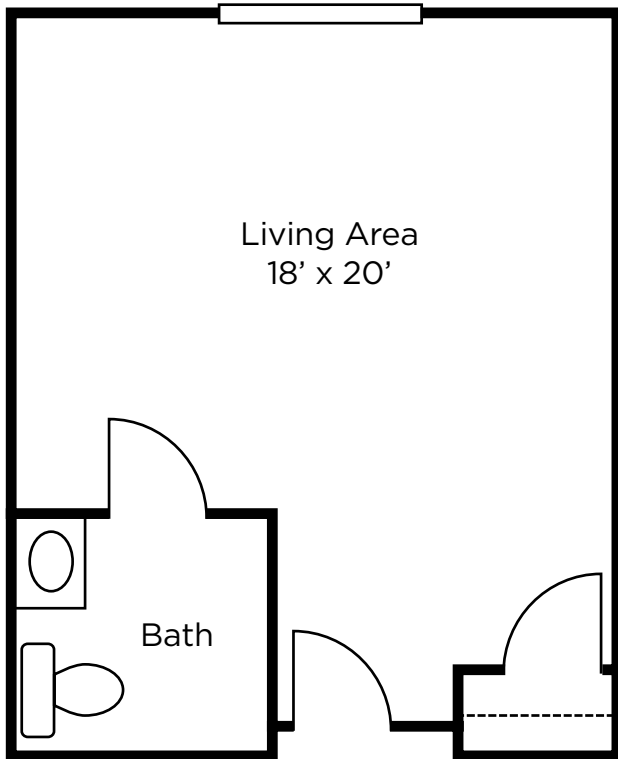

© 2024 Brookdale Senior Living Inc. All rights reserved.
BROOKDALE SENIOR LIVING is a registered trademark of Brookdale Senior Living Inc.

Floor Plans Assisted Living/Building B

One Bedroom A
483 sq. ft.

Brookdale Riverwalk

350 Calloway Drive
Bakersfield, California 93312

(661) 587-0221

RCFE # 157203395, SNF # 120000555, COA # 320

Dimensions are approximate. Floor plans may vary.

Floor Plans Alzheimer's & Dementia Care

Private Suite
394 sq. ft.

Companion Suite
394 sq. ft.

Brookdale Riverwalk

350 Calloway Drive
Bakersfield, California 93312

(661) 587-0221

RCFE # 157203395, SNF # 120000555, COA # 320

Dimensions are approximate. Floor plans may vary.