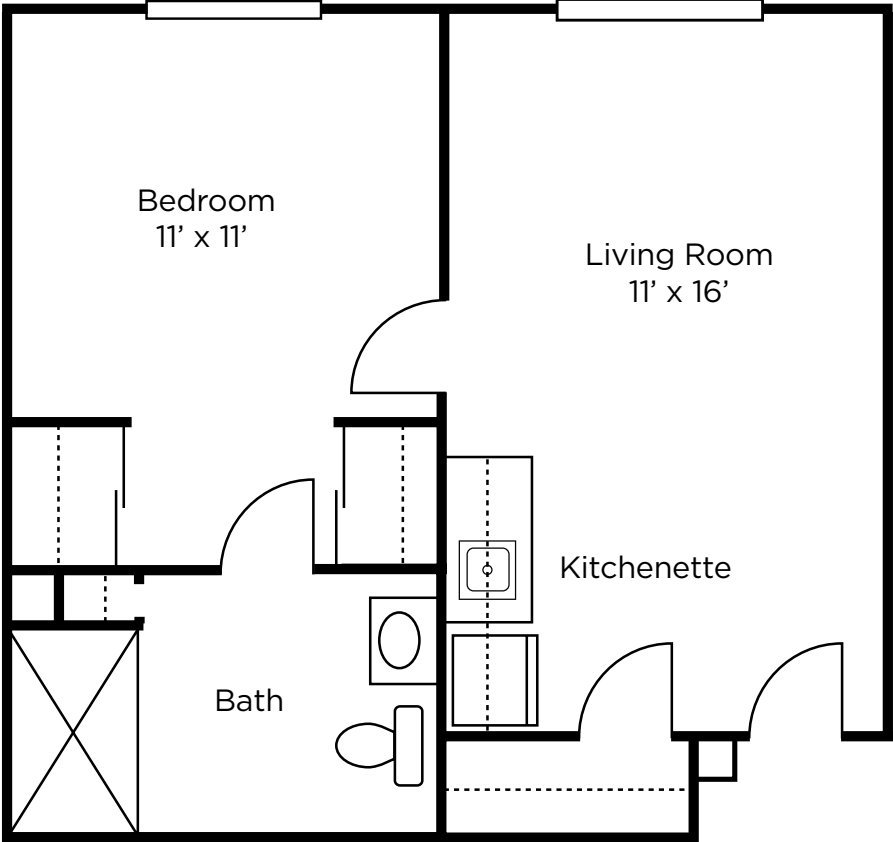

Dimensions are approximate. Floor plans may vary.

© 2024 Brookdale Senior Living Inc. All rights reserved.
BROOKDALE SENIOR LIVING is a registered trademark of Brookdale Senior Living Inc.

Floor Plans Assisted Living/Building B

Studio A
330 sq. ft.

Deluxe Studio
Alcove A
394 sq. ft.

Brookdale Riverwalk

350 Calloway Drive
Bakersfield, California 93312

(661) 587-0221

RCFE # 157203395, SNF # 120000555, COA # 320

Dimensions are approximate. Floor plans may vary.

© 2024 Brookdale Senior Living Inc. All rights reserved.
BROOKDALE SENIOR LIVING is a registered trademark of Brookdale Senior Living Inc.

Floor Plans Assisted Living/Building B

One Bedroom A
483 sq. ft.