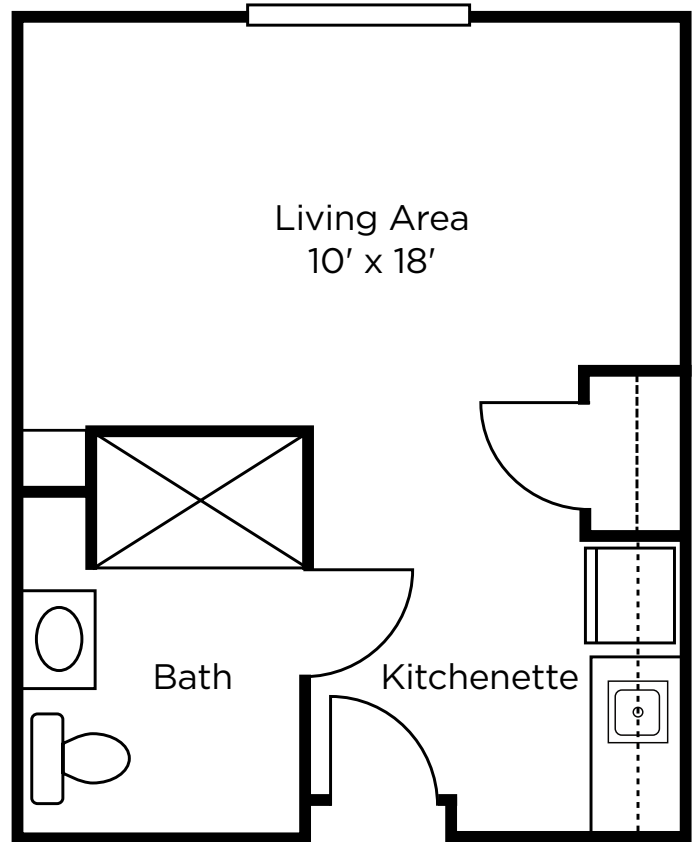

Floor Plans Independent Living

Two Bedroom Villa

1251 sq. ft.

Brookdale Riverwalk

350 Calloway Drive
Bakersfield, California 93312

(661) 587-0221

RCFE # 157203395, SNF # 120000555, COA # 320

Dimensions are approximate. Floor plans may vary.

Dimensions are approximate. Floor plans may vary.

Floor Plans Assisted Living/Building A

Two Bedroom
1021 sq. ft.

Brookdale Riverwalk

350 Calloway Drive
Bakersfield, California 93312

(661) 587-0221

RCFE # 157203395, SNF # 120000555, COA # 320

Dimensions are approximate. Floor plans may vary.

© 2024 Brookdale Senior Living Inc. All rights reserved.
BROOKDALE SENIOR LIVING is a registered trademark of Brookdale Senior Living Inc.

Floor Plans Assisted Living/Building B

Studio A
330 sq. ft.

Deluxe Studio
Alcove A
394 sq. ft.

Brookdale Riverwalk

350 Calloway Drive
Bakersfield, California 93312

(661) 587-0221

RCFE # 157203395, SNF # 120000555, COA # 320

Dimensions are approximate. Floor plans may vary.