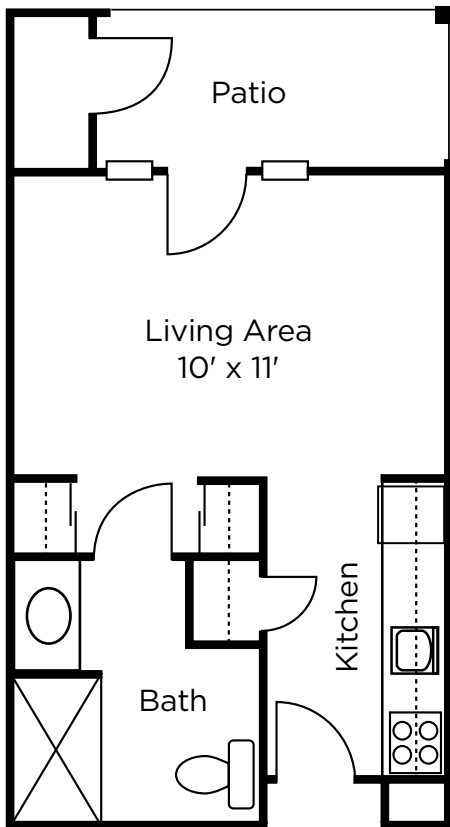

Floor Plans Independent Living

Two Bedroom Villa

1251 sq. ft.

Brookdale Riverwalk

350 Calloway Drive
Bakersfield, California 93312

(661) 587-0221

RCFE # 157203395, SNF # 120000555, COA # 320

Dimensions are approximate. Floor plans may vary.

Floor Plans Assisted Living/Building A

Studio B
460 sq. ft.

One Bedroom B
695 sq. ft.

Brookdale Riverwalk

350 Calloway Drive
Bakersfield, California 93312

(661) 587-0221

RCFE # 157203395, SNF # 120000555, COA # 320

Dimensions are approximate. Floor plans may vary.

Floor Plans Assisted Living/Building A

Two Bedroom
1021 sq. ft.

Brookdale Riverwalk

350 Calloway Drive
Bakersfield, California 93312

(661) 587-0221

RCFE # 157203395, SNF # 120000555, COA # 320