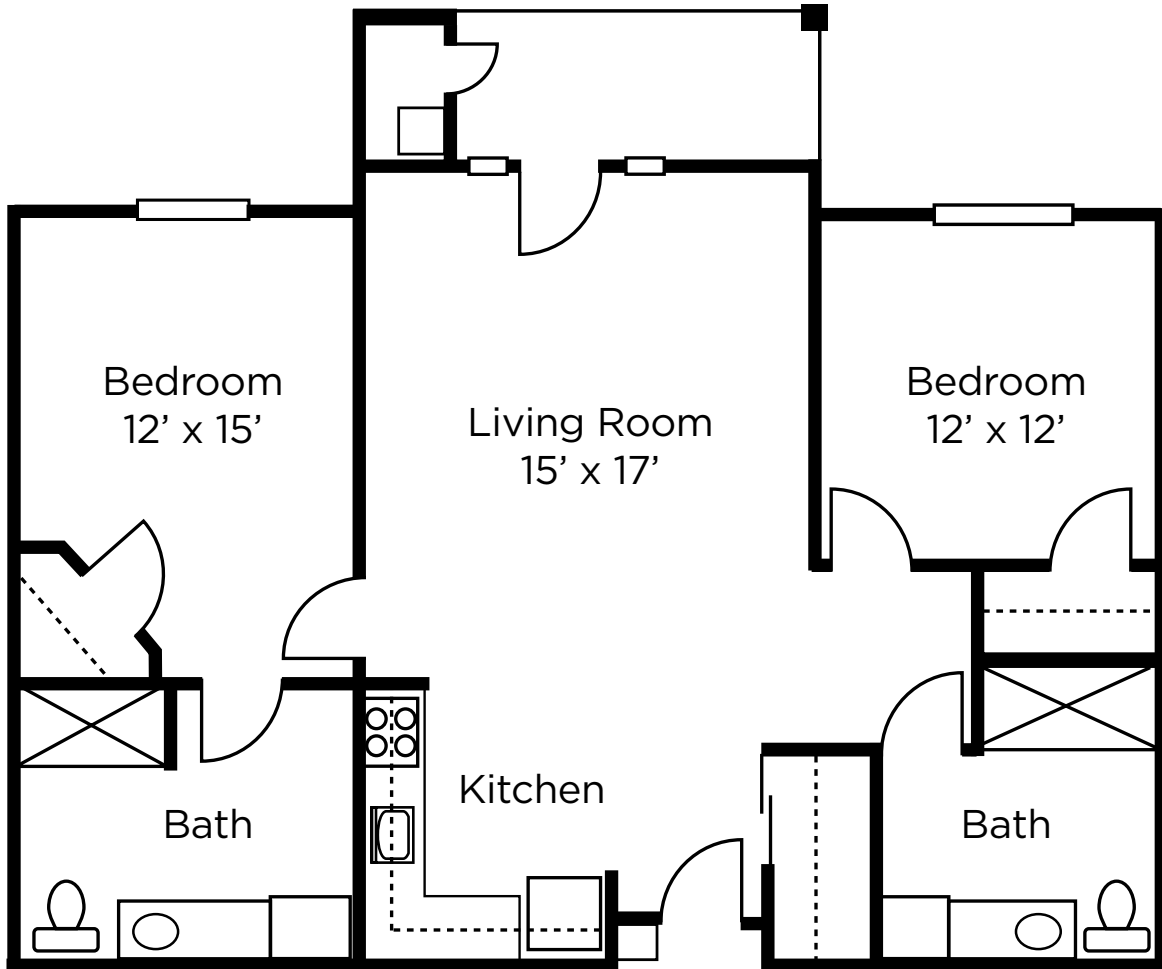

Floor Plans Independent Living

Two Bedroom Villa

1251 sq. ft.

Brookdale Riverwalk

350 Calloway Drive
Bakersfield, California 93312

(661) 587-0221

RCFE # 157203395, SNF # 120000555, COA # 320

Dimensions are approximate. Floor plans may vary.

Floor Plans Assisted Living/Building A

Studio B
460 sq. ft.

One Bedroom B
695 sq. ft.

Brookdale Riverwalk

350 Calloway Drive
Bakersfield, California 93312

(661) 587-0221

RCFE # 157203395, SNF # 120000555, COA # 320

Dimensions are approximate. Floor plans may vary.

Floor Plans Assisted Living/Building A

Two Bedroom
1021 sq. ft.

Brookdale Riverwalk

350 Calloway Drive
Bakersfield, California 93312

(661) 587-0221

RCFE # 157203395, SNF # 120000555, COA # 320

Dimensions are approximate. Floor plans may vary.

© 2024 Brookdale Senior Living Inc. All rights reserved.
BROOKDALE SENIOR LIVING is a registered trademark of Brookdale Senior Living Inc.

Floor Plans Assisted Living/Building B