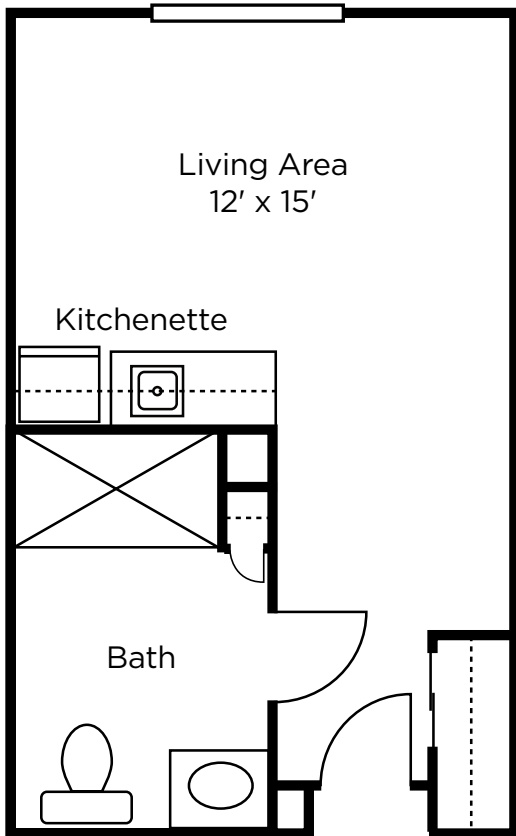

Floor Plans Assisted Living/Building B

Studio A
330 sq. ft.