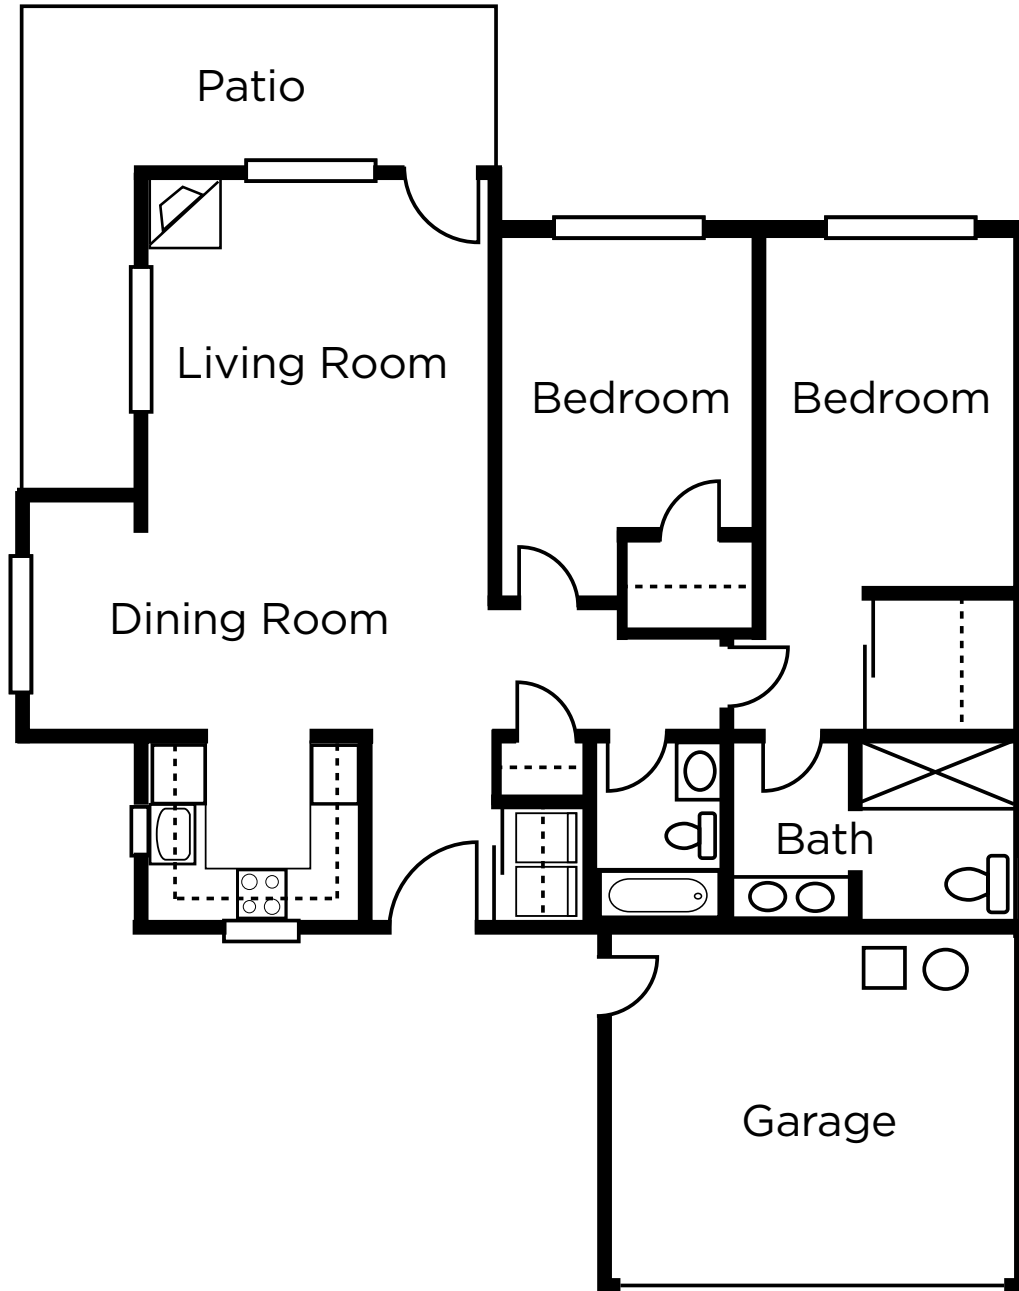

Floor Plans Independent Living

Two Bedroom Villa

1251 sq. ft.

Brookdale Riverwalk

350 Calloway Drive
Bakersfield, California 93312

(661) 587-0221

RCFE # 157203395, SNF # 120000555, COA # 320

Dimensions are approximate. Floor plans may vary.

Floor Plans Assisted Living/Building A

Studio B
460 sq. ft.

One Bedroom B
695 sq. ft.

Brookdale Riverwalk

350 Calloway Drive
Bakersfield, California 93312

(661) 587-0221

RCFE # 157203395, SNF # 120000555, COA # 320

Dimensions are approximate. Floor plans may vary.

Floor Plans Assisted Living/Building A

Two Bedroom
1021 sq. ft.

Brookdale Riverwalk

350 Calloway Drive
Bakersfield, California 93312

(661) 587-0221

RCFE # 157203395, SNF # 120000555, COA # 320