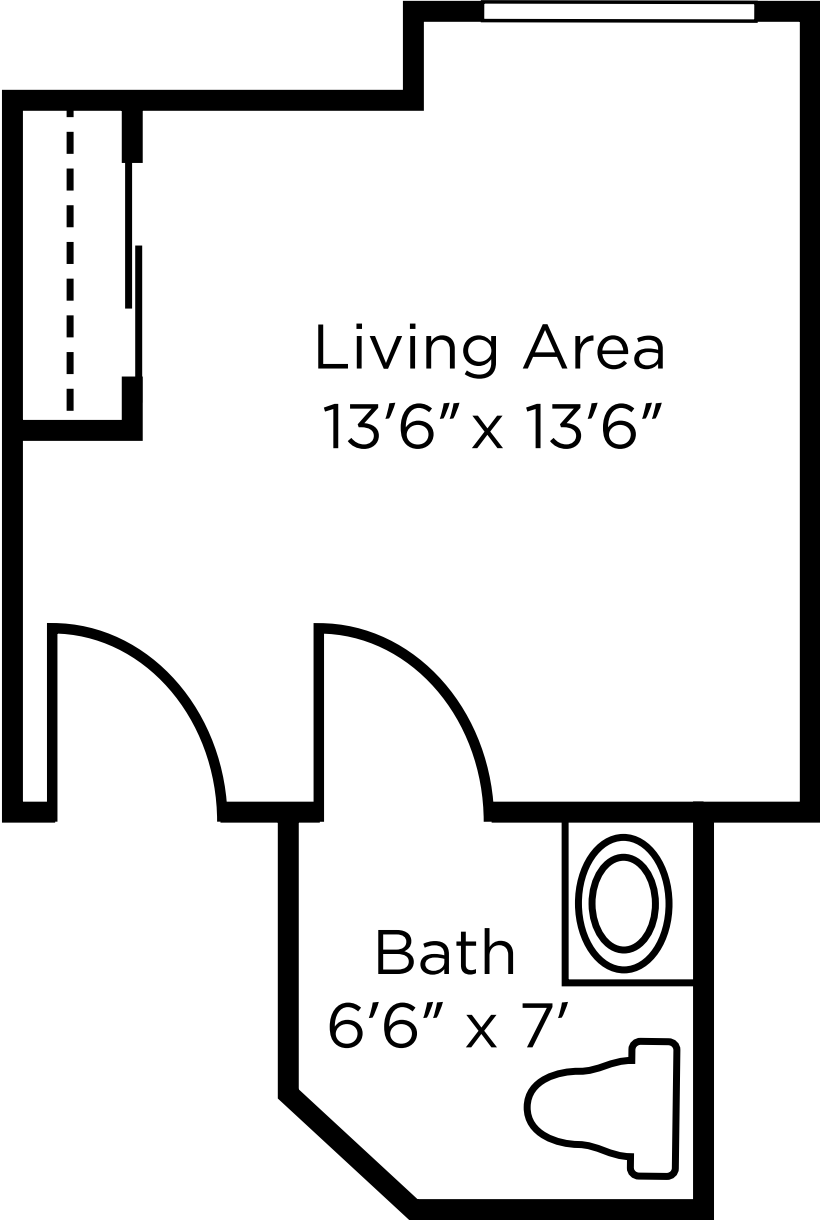

412 sq. ft.

Brookdale Camino del Sol

14001 West Meeker Boulevard
Sun City West, Arizona 85375

(623) 975-4000

Dimensions are approximate. Floor plans may vary.

Floor Plans

Model C
215 sq. ft.

Brookdale Camino del Sol
14001 West Meeker Boulevard
Sun City West, Arizona 85375
(623) 975-4000

Dimensions are approximate. Floor plans may vary.

Floor Plans

Model D
245 sq. ft.

Brookdale Camino del Sol
14001 West Meeker Boulevard
Sun City West, Arizona 85375
(623) 975-4000

Dimensions are approximate. Floor plans may vary.

Floor Plans

Model E
230 sq. ft.

Brookdale Camino del Sol
14001 West Meeker Boulevard
Sun City West, Arizona 85375
(623) 975-4000

Dimensions are approximate. Floor plans may vary.

Floor Plans

Model F
240 sq. ft.

Dimensions are approximate. Floor plans may vary.