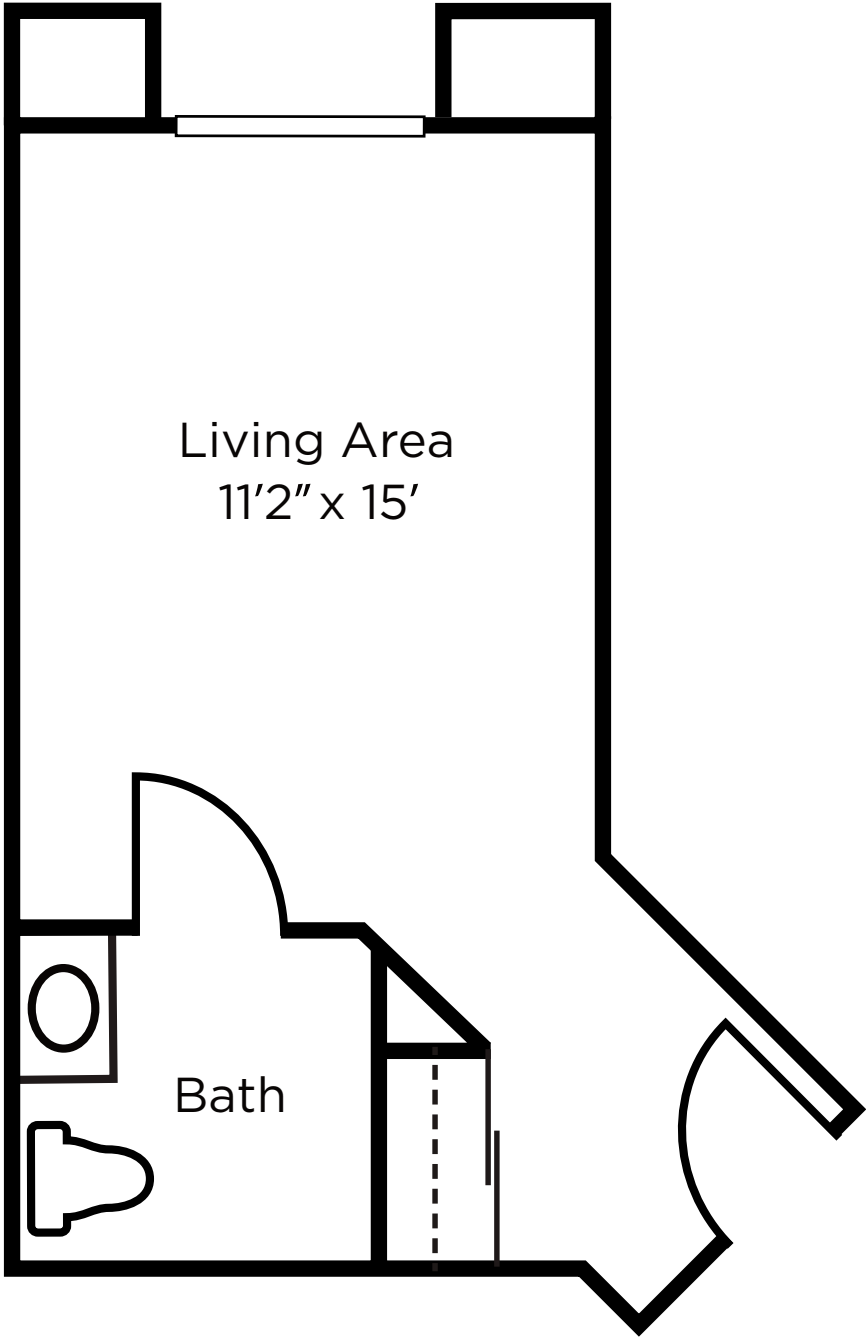

Dimensions are approximate. Floor plans may vary.

Floor Plans

Model D
245 sq. ft.

Brookdale Camino del Sol
14001 West Meeker Boulevard
Sun City West, Arizona 85375
(623) 975-4000

Dimensions are approximate. Floor plans may vary.

Floor Plans

Model E
230 sq. ft.

Brookdale Camino del Sol
14001 West Meeker Boulevard
Sun City West, Arizona 85375
(623) 975-4000

Dimensions are approximate. Floor plans may vary.

Floor Plans

Model F
240 sq. ft.

Brookdale Camino del Sol
14001 West Meeker Boulevard
Sun City West, Arizona 85375
(623) 975-4000

Dimensions are approximate. Floor plans may vary.

Floor Plans

Model G
225 sq. ft.

Brookdale Camino del Sol
14001 West Meeker Boulevard
Sun City West, Arizona 85375
(623) 975-4000

Dimensions are approximate. Floor plans may vary.