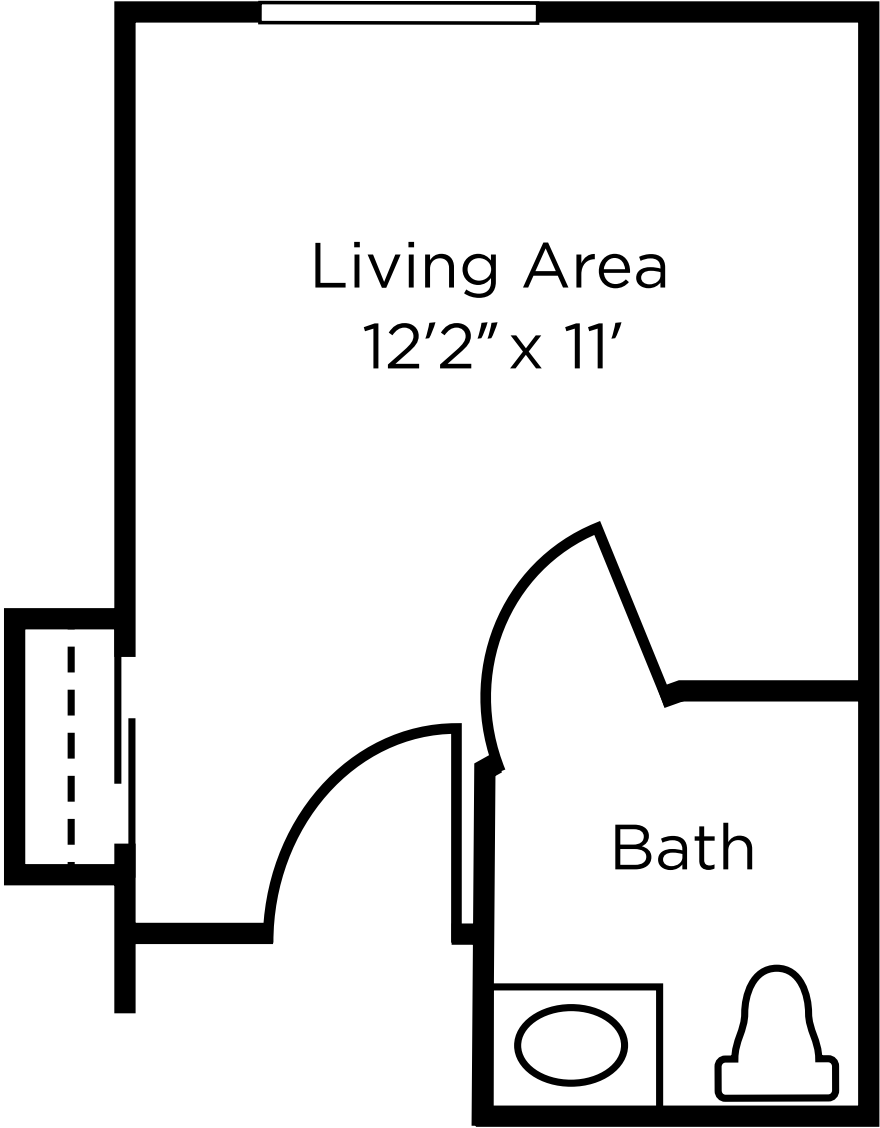

Floor Plans

Model A
240 sq. ft.

Brookdale Camino del Sol
14001 West Meeker Boulevard
Sun City West, Arizona 85375
(623) 975-4000

Dimensions are approximate. Floor plans may vary.

Floor Plans

Model B Companion Room

412 sq. ft.

Brookdale Camino del Sol

14001 West Meeker Boulevard
Sun City West, Arizona 85375

(623) 975-4000

Dimensions are approximate. Floor plans may vary.

Floor Plans

Model C
215 sq. ft.

Brookdale Camino del Sol
14001 West Meeker Boulevard
Sun City West, Arizona 85375
(623) 975-4000

Dimensions are approximate. Floor plans may vary.

Floor Plans

Model D
245 sq. ft.

Brookdale Camino del Sol
14001 West Meeker Boulevard
Sun City West, Arizona 85375
(623) 975-4000

Dimensions are approximate. Floor plans may vary.

Floor Plans

Model E
230 sq. ft.

Brookdale Camino del Sol
14001 West Meeker Boulevard
Sun City West, Arizona 85375
(623) 975-4000

Dimensions are approximate. Floor plans may vary.

Floor Plans

Model F
240 sq. ft.