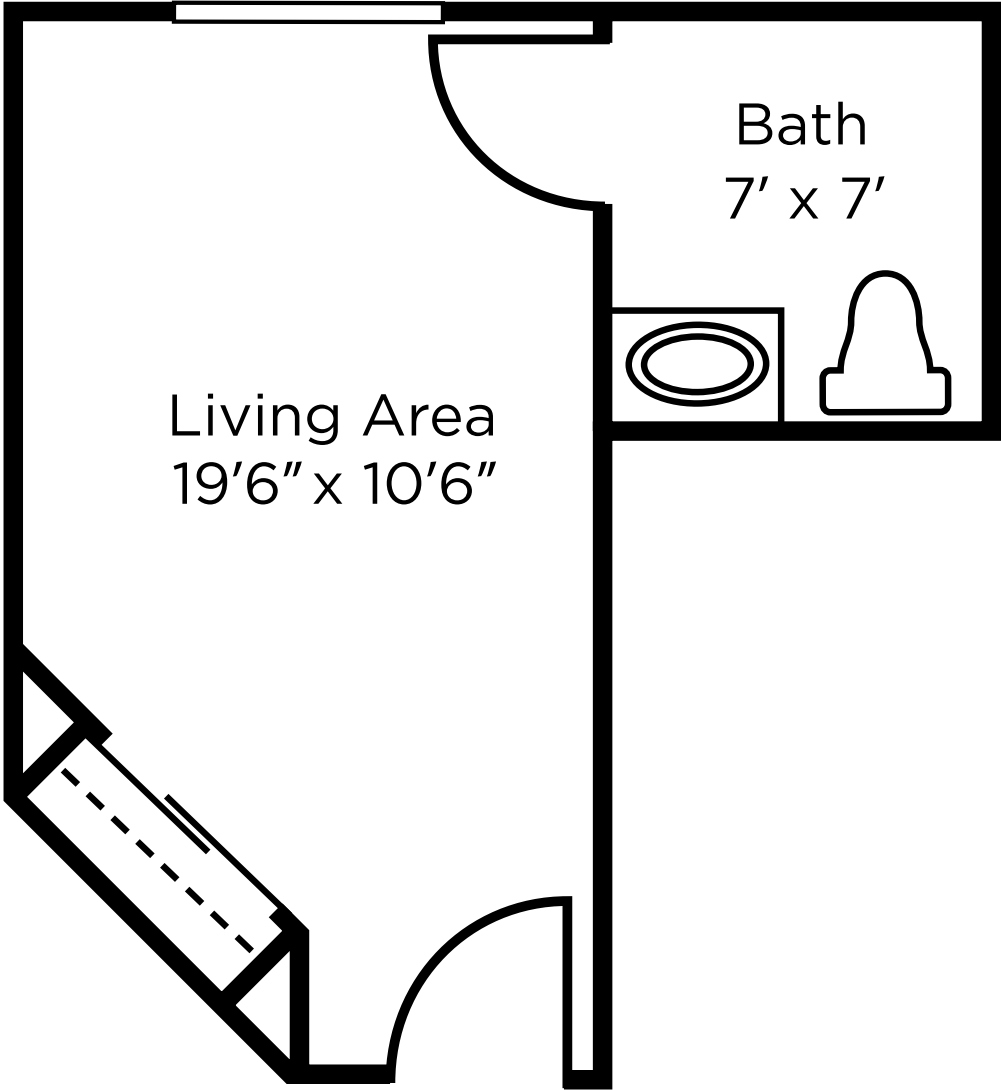

Dimensions are approximate. Floor plans may vary.

Floor Plans

Model D
245 sq. ft.

Brookdale Camino del Sol
14001 West Meeker Boulevard
Sun City West, Arizona 85375
(623) 975-4000

Dimensions are approximate. Floor plans may vary.

Floor Plans

Model E
230 sq. ft.

Brookdale Camino del Sol
14001 West Meeker Boulevard
Sun City West, Arizona 85375
(623) 975-4000

Dimensions are approximate. Floor plans may vary.

Floor Plans

Model F
240 sq. ft.

Brookdale Camino del Sol
14001 West Meeker Boulevard
Sun City West, Arizona 85375
(623) 975-4000

Dimensions are approximate. Floor plans may vary.

Floor Plans

Model G
225 sq. ft.

Brookdale Camino del Sol
14001 West Meeker Boulevard
Sun City West, Arizona 85375
(623) 975-4000

Dimensions are approximate. Floor plans may vary.