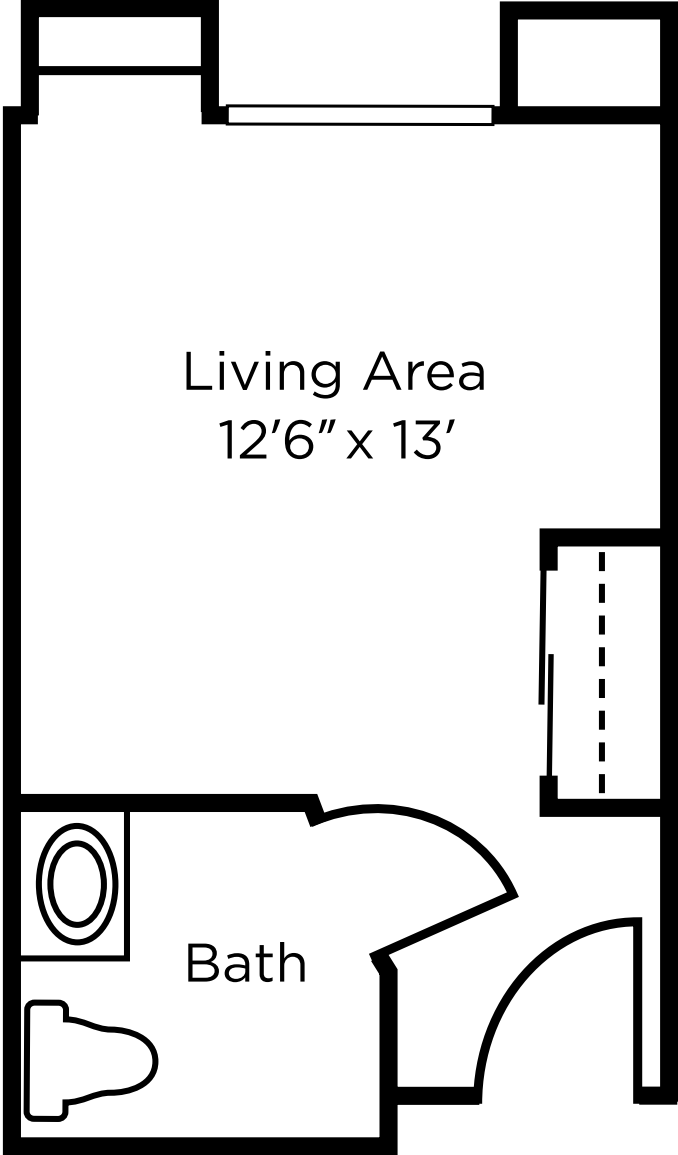

Floor Plans

Model A
240 sq. ft.

Brookdale Camino del Sol
14001 West Meeker Boulevard
Sun City West, Arizona 85375
(623) 975-4000

Dimensions are approximate. Floor plans may vary.

Floor Plans

Model B Companion Room

412 sq. ft.

Brookdale Camino del Sol

14001 West Meeker Boulevard
Sun City West, Arizona 85375

(623) 975-4000

Dimensions are approximate. Floor plans may vary.

Floor Plans

Model C
215 sq. ft.

Brookdale Camino del Sol
14001 West Meeker Boulevard
Sun City West, Arizona 85375
(623) 975-4000

Dimensions are approximate. Floor plans may vary.

Floor Plans

Model D
245 sq. ft.

Brookdale Camino del Sol
14001 West Meeker Boulevard
Sun City West, Arizona 85375
(623) 975-4000

Dimensions are approximate. Floor plans may vary.

Dimensions are approximate. Floor plans may vary.