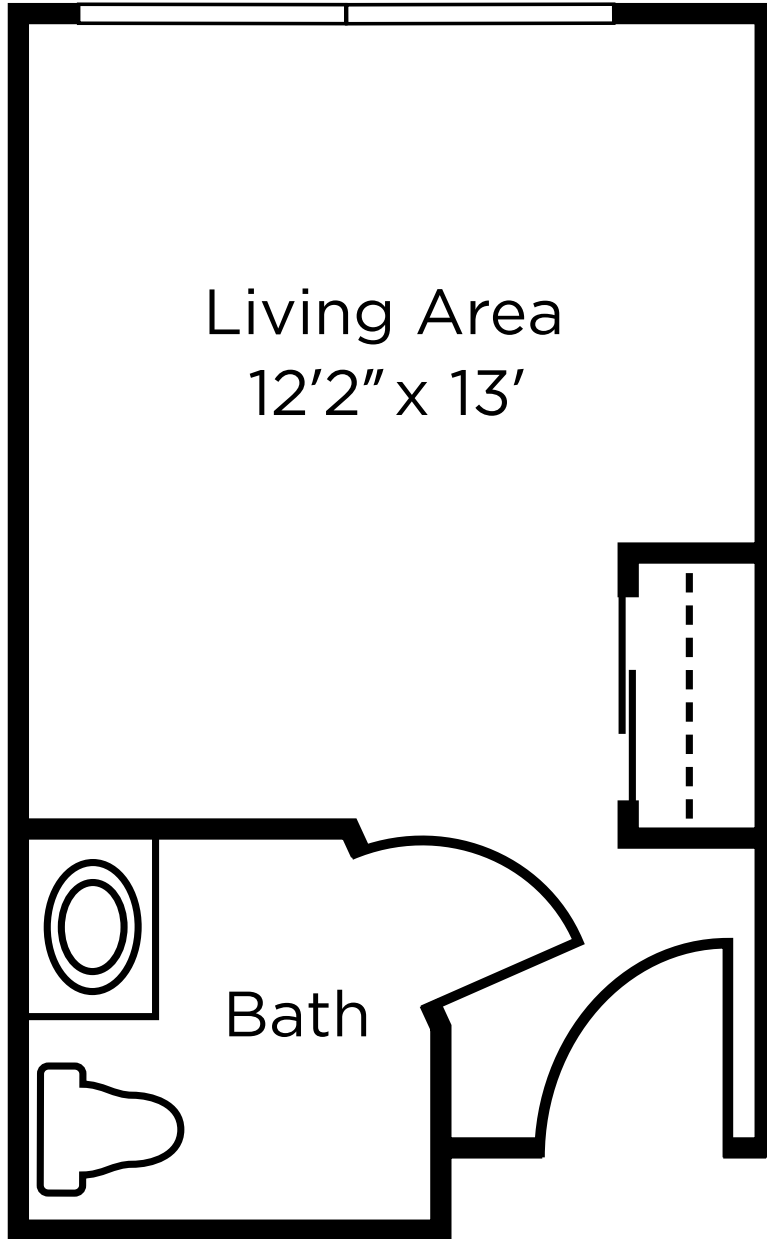

Floor Plans

Model A
240 sq. ft.

Brookdale Camino del Sol
14001 West Meeker Boulevard
Sun City West, Arizona 85375
(623) 975-4000

Dimensions are approximate. Floor plans may vary.

Floor Plans

Model B Companion Room

412 sq. ft.

Brookdale Camino del Sol

14001 West Meeker Boulevard
Sun City West, Arizona 85375

(623) 975-4000

Dimensions are approximate. Floor plans may vary.

Floor Plans

Model C
215 sq. ft.

Brookdale Camino del Sol
14001 West Meeker Boulevard
Sun City West, Arizona 85375
(623) 975-4000

Dimensions are approximate. Floor plans may vary.

Floor Plans

Model D
245 sq. ft.

Brookdale Camino del Sol
14001 West Meeker Boulevard
Sun City West, Arizona 85375
(623) 975-4000

Dimensions are approximate. Floor plans may vary.

Floor Plans

Model E
230 sq. ft.

Brookdale Camino del Sol
14001 West Meeker Boulevard
Sun City West, Arizona 85375
(623) 975-4000

Dimensions are approximate. Floor plans may vary.

Floor Plans

Model F
240 sq. ft.