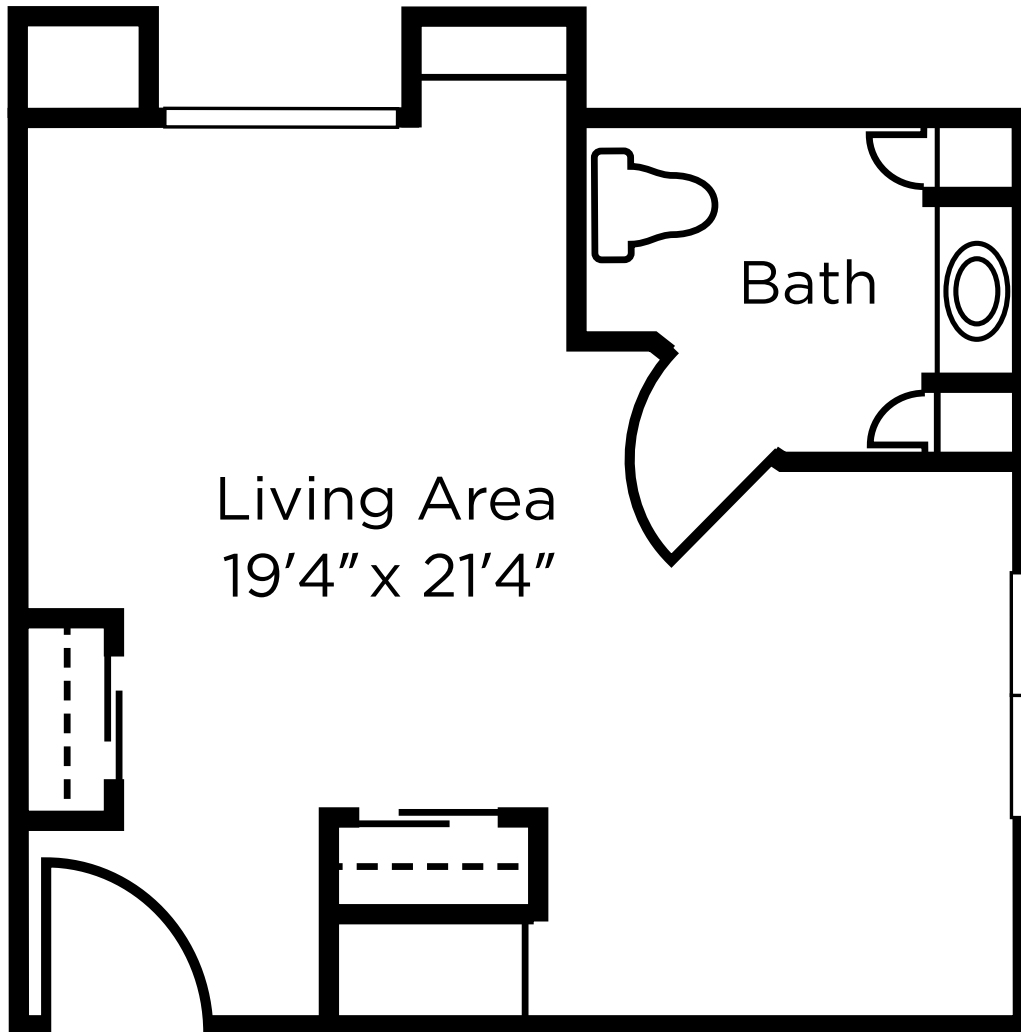

Floor Plans

Model A
240 sq. ft.

Brookdale Camino del Sol
14001 West Meeker Boulevard
Sun City West, Arizona 85375
(623) 975-4000

Dimensions are approximate. Floor plans may vary.

Floor Plans

Model B Companion Room

412 sq. ft.

Brookdale Camino del Sol

14001 West Meeker Boulevard
Sun City West, Arizona 85375

(623) 975-4000

Dimensions are approximate. Floor plans may vary.

Floor Plans

Model C
215 sq. ft.

Brookdale Camino del Sol
14001 West Meeker Boulevard
Sun City West, Arizona 85375
(623) 975-4000

Dimensions are approximate. Floor plans may vary.

Floor Plans

Model D
245 sq. ft.

Brookdale Camino del Sol
14001 West Meeker Boulevard
Sun City West, Arizona 85375
(623) 975-4000

Dimensions are approximate. Floor plans may vary.

Floor Plans

Model E
230 sq. ft.

Brookdale Camino del Sol
14001 West Meeker Boulevard
Sun City West, Arizona 85375
(623) 975-4000

Dimensions are approximate. Floor plans may vary.

Floor Plans

Model F
240 sq. ft.