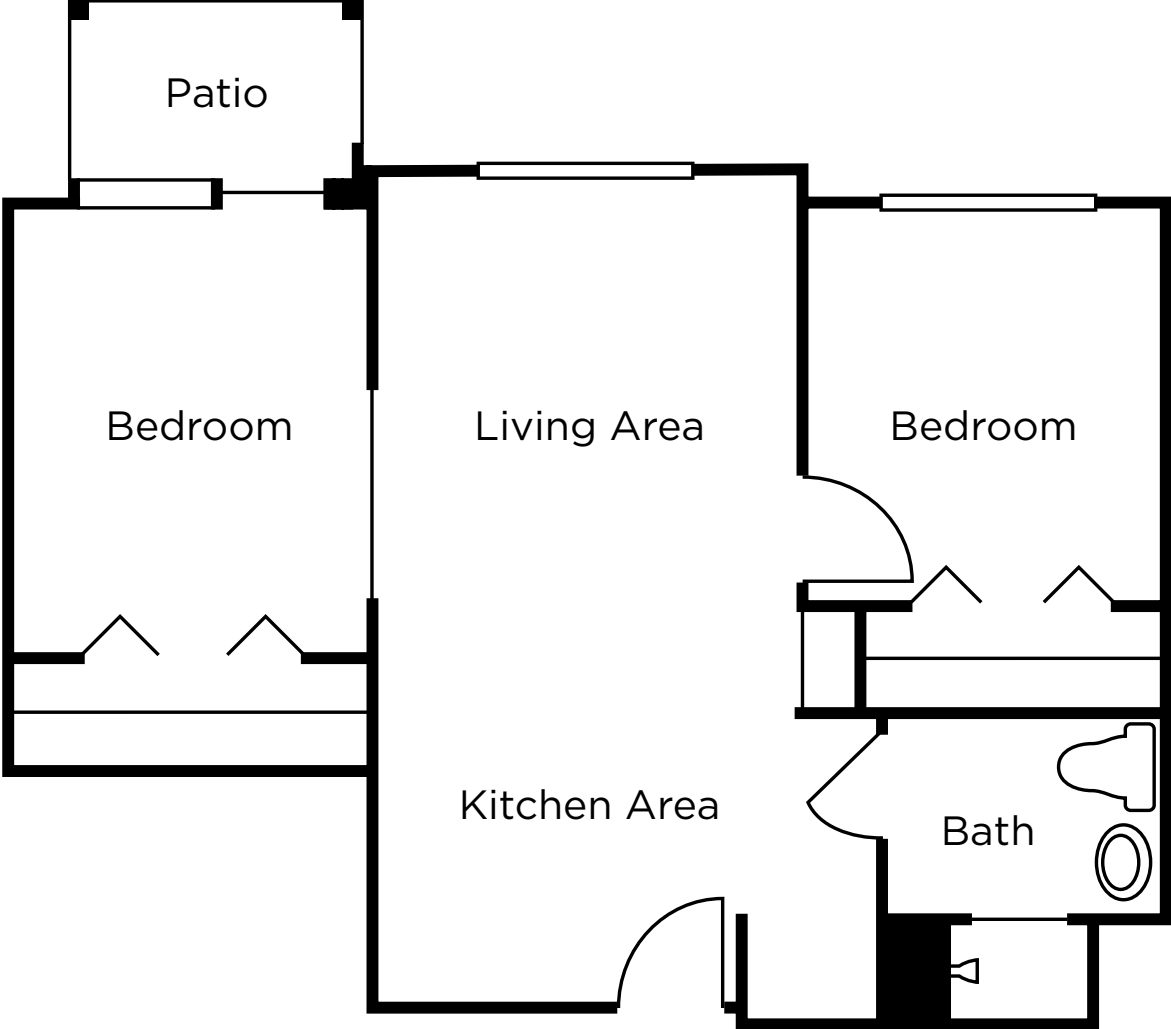

One Bedroom
611 sq. ft.

One Bedroom
665 sq. ft.

Brookdale Allenmore
2010 South Union Avenue
Tacoma, Washington 98405
(253) 752-6870

Dimensions are approximate. Floor plans may vary.

Floor Plans Independent Living

Two Bedroom

748 sq. ft.

Brookdale Allenmore
2010 South Union Avenue
Tacoma, Washington 98405
(253) 752-6870

Dimensions are approximate. Floor plans may vary.

Floor Plans Assisted Living

Studio
323 sq. ft.

One Bedroom
467 sq. ft.

Brookdale Allenmore
2010 South Union Avenue
Tacoma, Washington 98405
(253) 752-6870

Dimensions are approximate. Floor plans may vary.

Floor Plans Assisted Living

One Bedroom
530 sq. ft.

Brookdale Allenmore
2010 South Union Avenue
Tacoma, Washington 98405
(253) 752-6870

Dimensions are approximate. Floor plans may vary.

Floor Plans Assisted Living

Two Bedroom
710 sq. ft.

Brookdale Allenmore
2010 South Union Avenue
Tacoma, Washington 98405
(253) 752-6870

Dimensions are approximate. Floor plans may vary.