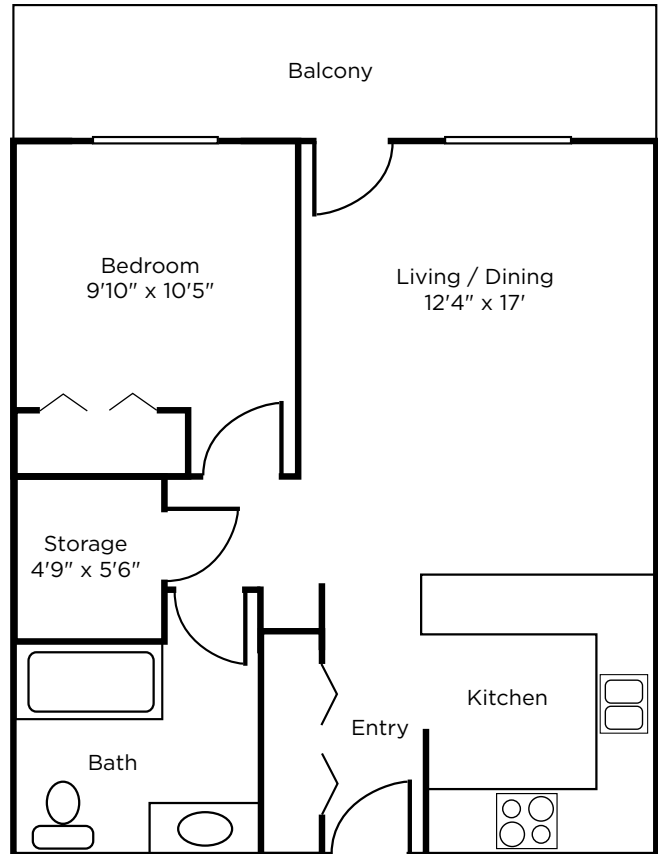

Floor Plans Independent Living

Studio
382 sq. ft.

Studio
491 sq. ft.

Brookdale Allenmore
2010 South Union Avenue
Tacoma, Washington 98405
(253) 752-6870

Dimensions are approximate. Floor plans may vary.

Floor Plans Independent Living

One Bedroom
611 sq. ft.

One Bedroom
665 sq. ft.

Brookdale Allenmore
2010 South Union Avenue
Tacoma, Washington 98405
(253) 752-6870

Dimensions are approximate. Floor plans may vary.

Floor Plans Independent Living

Two Bedroom

748 sq. ft.

Brookdale Allenmore
2010 South Union Avenue
Tacoma, Washington 98405
(253) 752-6870

Dimensions are approximate. Floor plans may vary.

Floor Plans Assisted Living

Studio
323 sq. ft.

One Bedroom
467 sq. ft.

Brookdale Allenmore
2010 South Union Avenue
Tacoma, Washington 98405
(253) 752-6870

Dimensions are approximate. Floor plans may vary.

Floor Plans Assisted Living

One Bedroom
530 sq. ft.

Brookdale Allenmore
2010 South Union Avenue
Tacoma, Washington 98405
(253) 752-6870