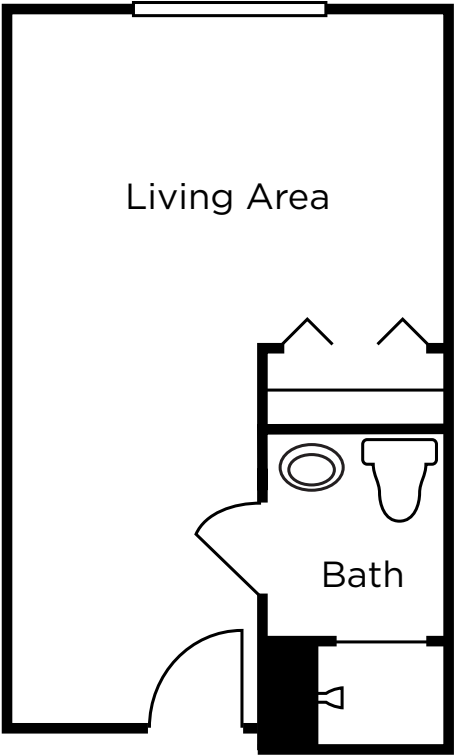

Floor Plans Independent Living

Studio
382 sq. ft.

Studio
491 sq. ft.

Brookdale Allenmore
2010 South Union Avenue
Tacoma, Washington 98405
(253) 752-6870

Dimensions are approximate. Floor plans may vary.

Floor Plans Independent Living

One Bedroom
611 sq. ft.

One Bedroom
665 sq. ft.

Brookdale Allenmore
2010 South Union Avenue
Tacoma, Washington 98405
(253) 752-6870

Dimensions are approximate. Floor plans may vary.

Floor Plans Independent Living

Two Bedroom

748 sq. ft.

Brookdale Allenmore
2010 South Union Avenue
Tacoma, Washington 98405
(253) 752-6870

Dimensions are approximate. Floor plans may vary.

Floor Plans Assisted Living

Studio
323 sq. ft.

One Bedroom
467 sq. ft.

Brookdale Allenmore
2010 South Union Avenue
Tacoma, Washington 98405
(253) 752-6870

Dimensions are approximate. Floor plans may vary.

Floor Plans Assisted Living

One Bedroom
530 sq. ft.

Brookdale Allenmore
2010 South Union Avenue
Tacoma, Washington 98405
(253) 752-6870