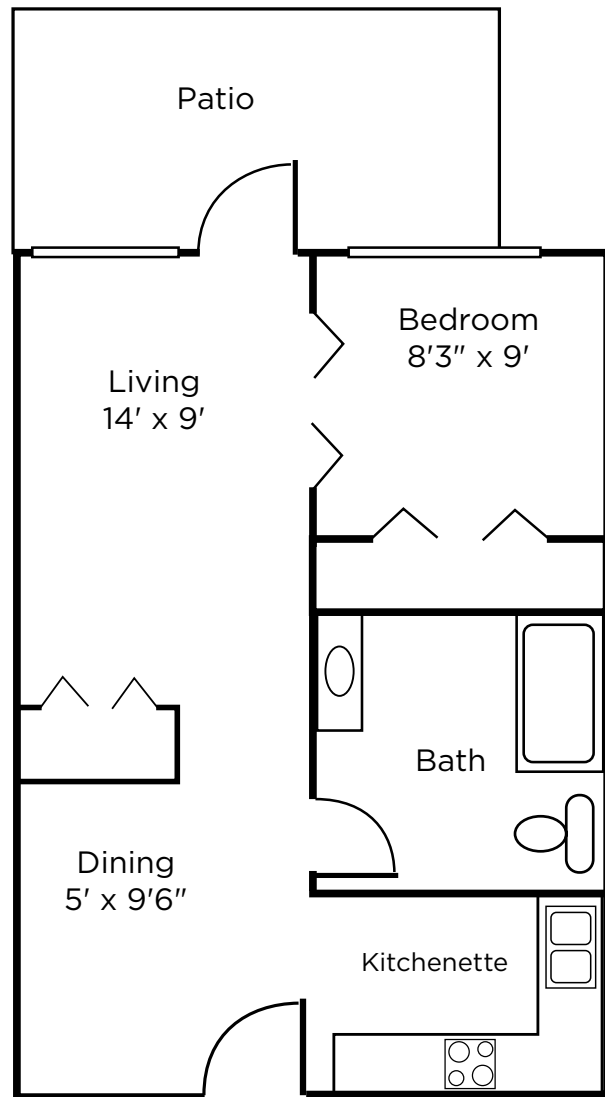

Floor Plans Independent Living

Studio
382 sq. ft.

Studio
491 sq. ft.

Brookdale Allenmore
2010 South Union Avenue
Tacoma, Washington 98405
(253) 752-6870

Dimensions are approximate. Floor plans may vary.

Floor Plans Independent Living

One Bedroom
611 sq. ft.

One Bedroom
665 sq. ft.

Brookdale Allenmore
2010 South Union Avenue
Tacoma, Washington 98405
(253) 752-6870

Dimensions are approximate. Floor plans may vary.

Floor Plans Independent Living

Two Bedroom

748 sq. ft.

Brookdale Allenmore
2010 South Union Avenue
Tacoma, Washington 98405
(253) 752-6870

Dimensions are approximate. Floor plans may vary.

Floor Plans Assisted Living

Studio
323 sq. ft.

One Bedroom
467 sq. ft.

Brookdale Allenmore
2010 South Union Avenue
Tacoma, Washington 98405
(253) 752-6870

Dimensions are approximate. Floor plans may vary.

Floor Plans Assisted Living

One Bedroom
530 sq. ft.

Brookdale Allenmore
2010 South Union Avenue
Tacoma, Washington 98405
(253) 752-6870