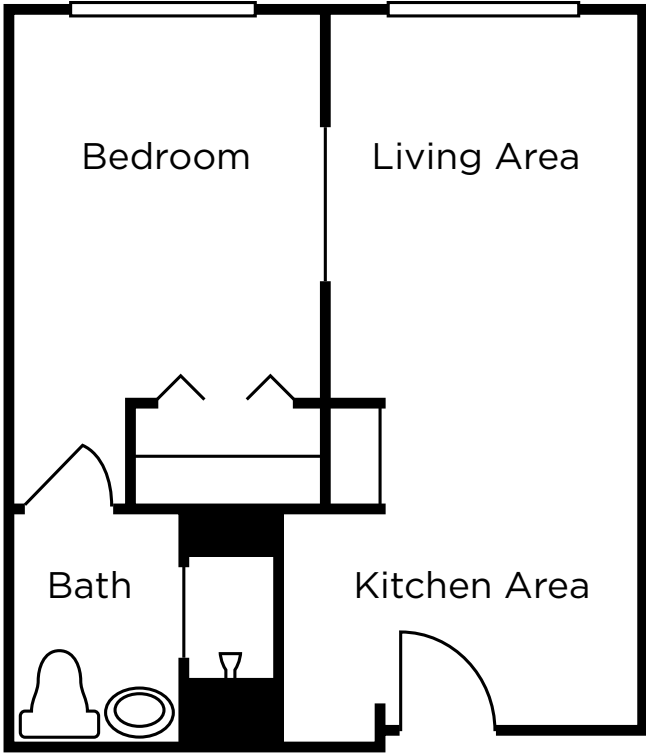

One Bedroom
611 sq. ft.

One Bedroom
665 sq. ft.

Brookdale Allenmore
2010 South Union Avenue
Tacoma, Washington 98405
(253) 752-6870

Dimensions are approximate. Floor plans may vary.

Floor Plans Independent Living

Two Bedroom

748 sq. ft.

Brookdale Allenmore
2010 South Union Avenue
Tacoma, Washington 98405
(253) 752-6870

Dimensions are approximate. Floor plans may vary.

Floor Plans Assisted Living

Studio
323 sq. ft.

One Bedroom
467 sq. ft.

Brookdale Allenmore
2010 South Union Avenue
Tacoma, Washington 98405
(253) 752-6870

Dimensions are approximate. Floor plans may vary.

Floor Plans Assisted Living

One Bedroom
530 sq. ft.

Brookdale Allenmore
2010 South Union Avenue
Tacoma, Washington 98405
(253) 752-6870

Dimensions are approximate. Floor plans may vary.

Floor Plans Assisted Living

Two Bedroom
710 sq. ft.

Brookdale Allenmore
2010 South Union Avenue
Tacoma, Washington 98405
(253) 752-6870

Dimensions are approximate. Floor plans may vary.