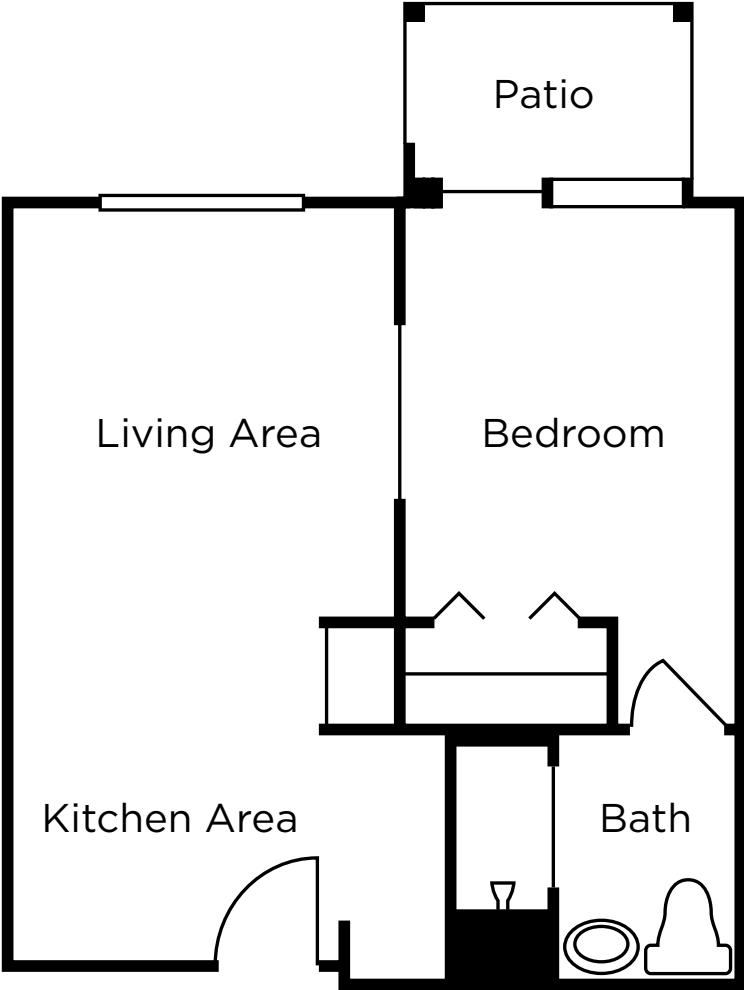

Floor Plans Independent Living

Studio
382 sq. ft.

Studio
491 sq. ft.

Brookdale Allenmore
2010 South Union Avenue
Tacoma, Washington 98405
(253) 752-6870

Dimensions are approximate. Floor plans may vary.

Floor Plans Independent Living

One Bedroom
611 sq. ft.

One Bedroom
665 sq. ft.

Brookdale Allenmore
2010 South Union Avenue
Tacoma, Washington 98405
(253) 752-6870

Dimensions are approximate. Floor plans may vary.

Floor Plans Independent Living

Two Bedroom

748 sq. ft.

Brookdale Allenmore
2010 South Union Avenue
Tacoma, Washington 98405
(253) 752-6870

Dimensions are approximate. Floor plans may vary.

Floor Plans Assisted Living

Studio
323 sq. ft.

One Bedroom
467 sq. ft.

Brookdale Allenmore
2010 South Union Avenue
Tacoma, Washington 98405
(253) 752-6870

Dimensions are approximate. Floor plans may vary.

Floor Plans Assisted Living

One Bedroom
530 sq. ft.

Brookdale Allenmore
2010 South Union Avenue
Tacoma, Washington 98405
(253) 752-6870