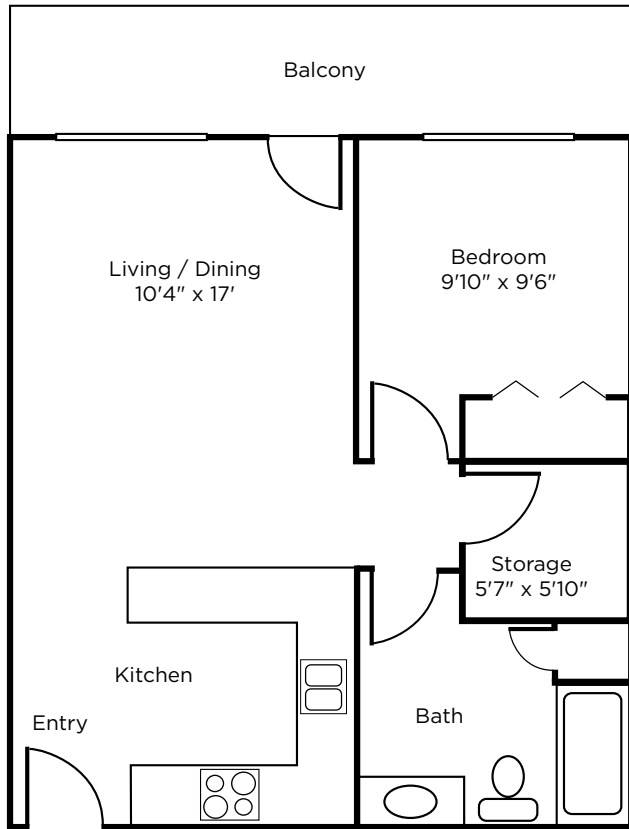

Floor Plans Independent Living

Studio
382 sq. ft.

Studio
491 sq. ft.

Brookdale Allenmore
2010 South Union Avenue
Tacoma, Washington 98405
(253) 752-6870

Dimensions are approximate. Floor plans may vary.

Floor Plans Independent Living

One Bedroom
611 sq. ft.

One Bedroom
665 sq. ft.

Brookdale Allenmore
2010 South Union Avenue
Tacoma, Washington 98405
(253) 752-6870

Dimensions are approximate. Floor plans may vary.

Floor Plans Independent Living

Two Bedroom

748 sq. ft.

Brookdale Allenmore
2010 South Union Avenue
Tacoma, Washington 98405
(253) 752-6870

Dimensions are approximate. Floor plans may vary.

Floor Plans Assisted Living

Studio
323 sq. ft.

One Bedroom
467 sq. ft.

Dimensions are approximate. Floor plans may vary.

Floor Plans Assisted Living

Two Bedroom
710 sq. ft.

Brookdale Allenmore
2010 South Union Avenue
Tacoma, Washington 98405
(253) 752-6870

Dimensions are approximate. Floor plans may vary.