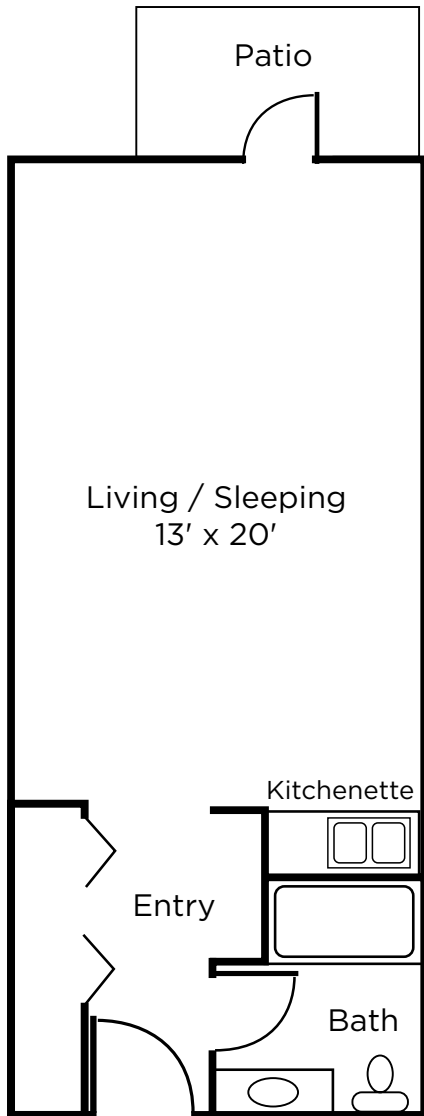

Floor Plans Independent Living

Studio
382 sq. ft.

Studio
491 sq. ft.

Brookdale Allenmore
2010 South Union Avenue
Tacoma, Washington 98405
(253) 752-6870

Dimensions are approximate. Floor plans may vary.

Floor Plans Independent Living

One Bedroom
611 sq. ft.

One Bedroom
665 sq. ft.

Brookdale Allenmore
2010 South Union Avenue
Tacoma, Washington 98405
(253) 752-6870

Dimensions are approximate. Floor plans may vary.

Floor Plans Independent Living

Two Bedroom

748 sq. ft.

Brookdale Allenmore
2010 South Union Avenue
Tacoma, Washington 98405
(253) 752-6870

Dimensions are approximate. Floor plans may vary.

Floor Plans Assisted Living

Studio
323 sq. ft.

One Bedroom
467 sq. ft.

Brookdale Allenmore
2010 South Union Avenue
Tacoma, Washington 98405
(253) 752-6870

Dimensions are approximate. Floor plans may vary.

Floor Plans Assisted Living

One Bedroom
530 sq. ft.

Brookdale Allenmore
2010 South Union Avenue
Tacoma, Washington 98405
(253) 752-6870