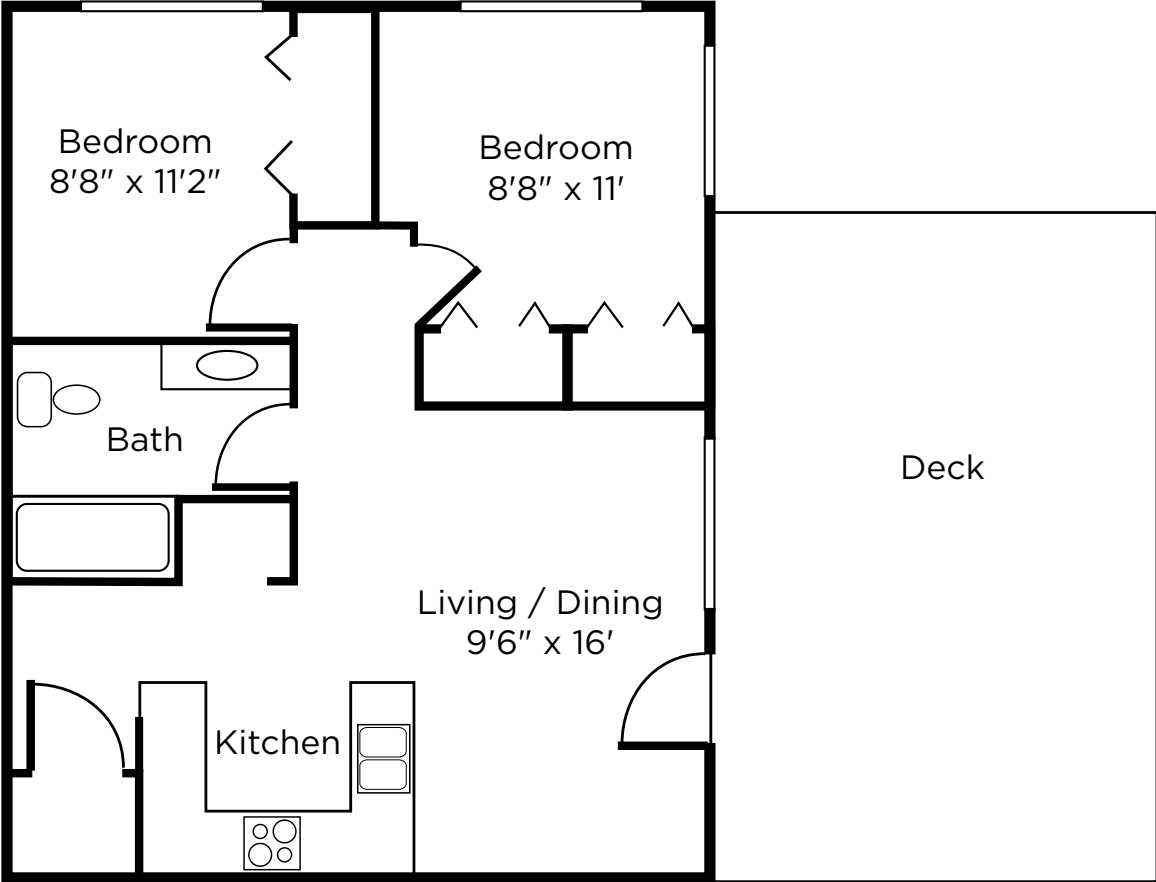

Floor Plans Independent Living

Studio
382 sq. ft.

Studio
491 sq. ft.

Brookdale Allenmore
2010 South Union Avenue
Tacoma, Washington 98405
(253) 752-6870

Dimensions are approximate. Floor plans may vary.

Floor Plans Independent Living

One Bedroom
611 sq. ft.

One Bedroom
665 sq. ft.

Brookdale Allenmore
2010 South Union Avenue
Tacoma, Washington 98405
(253) 752-6870

Dimensions are approximate. Floor plans may vary.

Floor Plans Independent Living

Two Bedroom

748 sq. ft.

Brookdale Allenmore
2010 South Union Avenue
Tacoma, Washington 98405
(253) 752-6870

Dimensions are approximate. Floor plans may vary.

Floor Plans Assisted Living

Studio
323 sq. ft.

One Bedroom
467 sq. ft.

Brookdale Allenmore
2010 South Union Avenue
Tacoma, Washington 98405
(253) 752-6870

Dimensions are approximate. Floor plans may vary.

Floor Plans Assisted Living

One Bedroom
530 sq. ft.

Brookdale Allenmore
2010 South Union Avenue
Tacoma, Washington 98405
(253) 752-6870