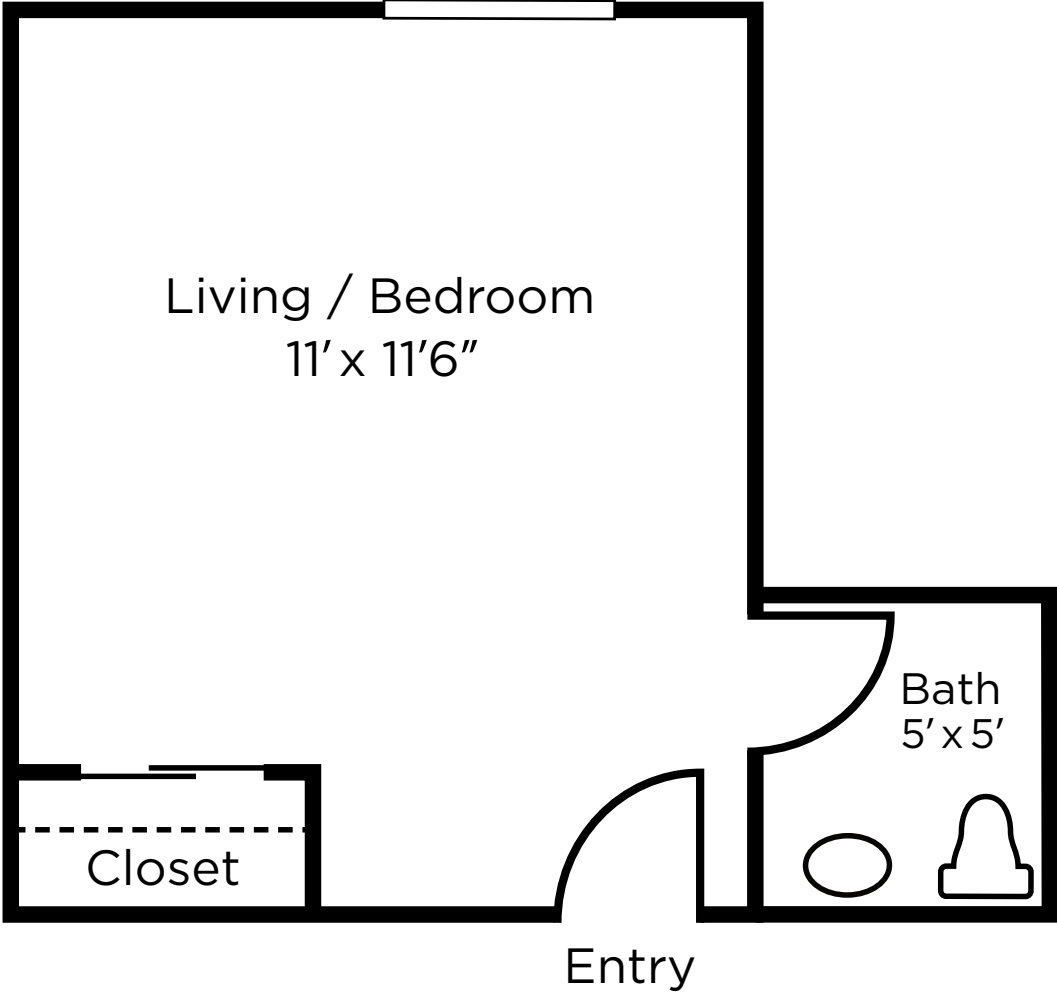

Floor Plans

Studio
230 sq. ft.

Brookdale Corona
2005 Kellogg Avenue
Corona, California 92879
(951) 898-6991
RCFE # 336426434

Dimensions are approximate. Floor plans may vary.