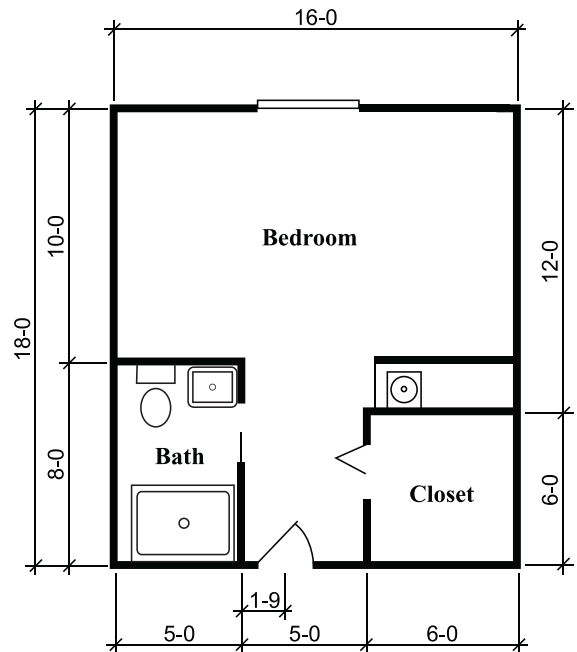

# Floor Plans

**Oxford Suite**  
210 sq. ft.

**Silverdale Suite**  
288 sq. ft.

**Brookdale Ebenezer Road**  
1920 Ebenezer Road  
Rock Hill, South Carolina 29732  
**(803) 366-1189**

*Dimensions are approximate. Floor plans may vary.*

# Floor Plans

**Townsend Suite**  
324 sq. ft.

**Richmond Suite**  
360 sq. ft.

**Brookdale Ebenezer Road**  
1920 Ebenezer Road  
Rock Hill, South Carolina 29732  
**(803) 366-1189**

*Dimensions are approximate. Floor plans may vary.*

# Floor Plans

**Ashton Suite**  
372 sq. ft.

**Gatewick Suite**  
474 sq. ft.

**Brookdale Ebenezer Road**  
1920 Ebenezer Road  
Rock Hill, South Carolina 29732  
**(803) 366-1189**

*Dimensions are approximate. Floor plans may vary.*