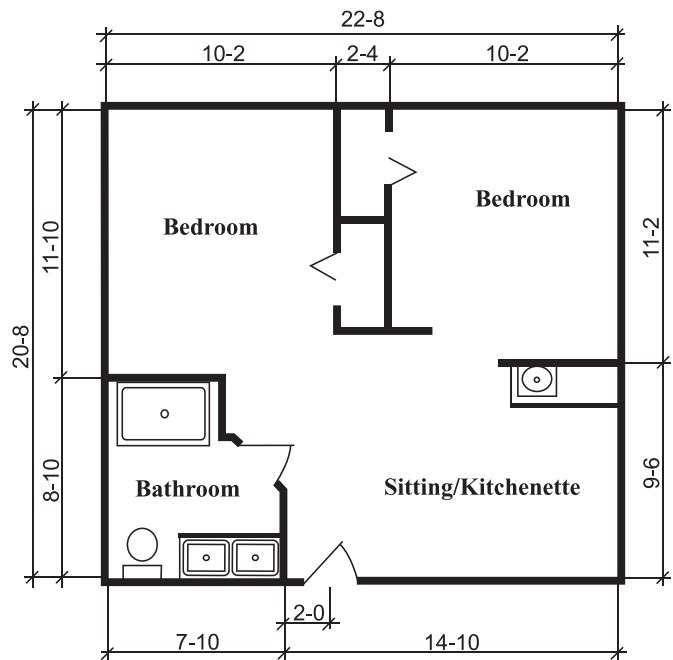

# Floor Plans

**Oxford Suite**  
210 sq. ft.

**Silverdale Suite**  
288 sq. ft.

**Brookdale Ebenezer Road**  
1920 Ebenezer Road  
Rock Hill, South Carolina 29732  
**(803) 366-1189**

*Dimensions are approximate. Floor plans may vary.*

# Floor Plans

**Townsend Suite**  
324 sq. ft.

**Richmond Suite**  
360 sq. ft.

**Brookdale Ebenezer Road**  
1920 Ebenezer Road  
Rock Hill, South Carolina 29732  
**(803) 366-1189**

*Dimensions are approximate. Floor plans may vary.*

# Floor Plans

**Ashton Suite**  
372 sq. ft.

**Gatewick Suite**  
474 sq. ft.

**Brookdale Ebenezer Road**  
1920 Ebenezer Road  
Rock Hill, South Carolina 29732  
**(803) 366-1189**

*Dimensions are approximate. Floor plans may vary.*