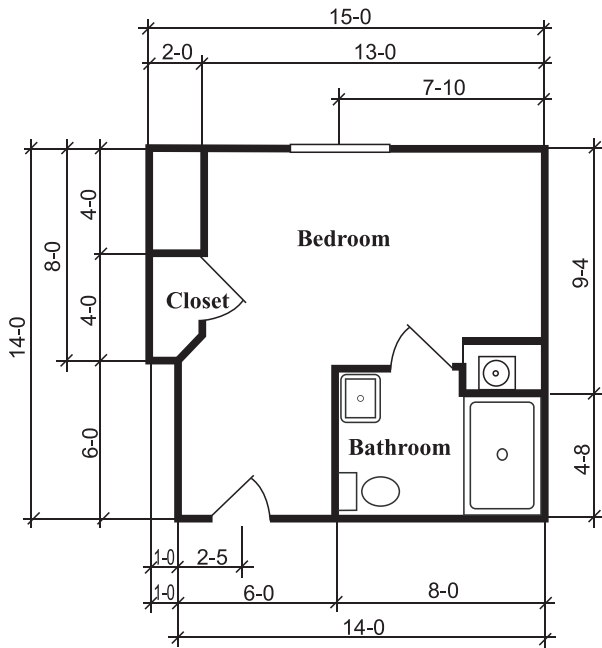

# Floor Plans

**Oxford Suite**  
210 sq. ft.

**Silverdale Suite**  
288 sq. ft.

**Brookdale Ebenezer Road**  
1920 Ebenezer Road  
Rock Hill, South Carolina 29732  
**(803) 366-1189**

*Dimensions are approximate. Floor plans may vary.*

# Floor Plans

**Townsend Suite**  
324 sq. ft.

**Richmond Suite**  
360 sq. ft.

**Brookdale Ebenezer Road**  
1920 Ebenezer Road  
Rock Hill, South Carolina 29732  
**(803) 366-1189**

*Dimensions are approximate. Floor plans may vary.*

# Floor Plans

**Ashton Suite**  
372 sq. ft.

**Gatewick Suite**  
474 sq. ft.

**Brookdale Ebenezer Road**  
1920 Ebenezer Road  
Rock Hill, South Carolina 29732  
**(803) 366-1189**

*Dimensions are approximate. Floor plans may vary.*