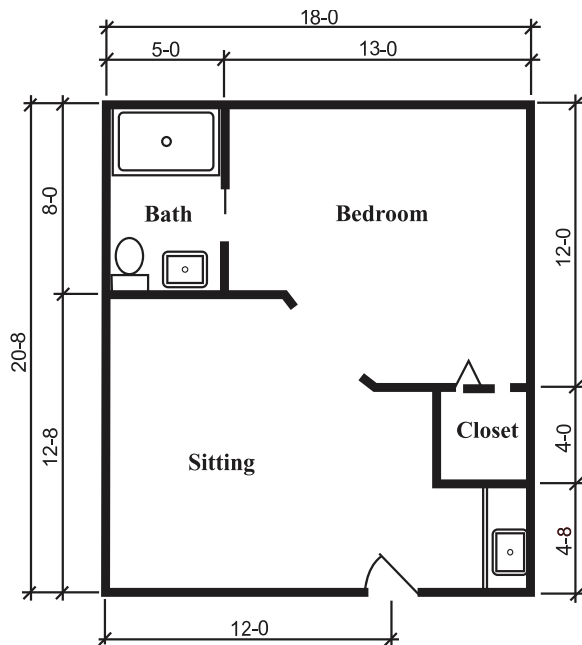

# Floor Plans

**Oxford Suite**  
210 sq. ft.

**Silverdale Suite**  
288 sq. ft.

**Brookdale Ebenezer Road**  
1920 Ebenezer Road  
Rock Hill, South Carolina 29732  
**(803) 366-1189**

*Dimensions are approximate. Floor plans may vary.*

# Floor Plans

**Townsend Suite**  
324 sq. ft.

**Richmond Suite**  
360 sq. ft.

**Brookdale Ebenezer Road**  
1920 Ebenezer Road  
Rock Hill, South Carolina 29732  
**(803) 366-1189**

*Dimensions are approximate. Floor plans may vary.*

# Floor Plans

**Ashton Suite**  
372 sq. ft.

**Gatewick Suite**  
474 sq. ft.

**Brookdale Ebenezer Road**  
1920 Ebenezer Road  
Rock Hill, South Carolina 29732  
**(803) 366-1189**

*Dimensions are approximate. Floor plans may vary.*