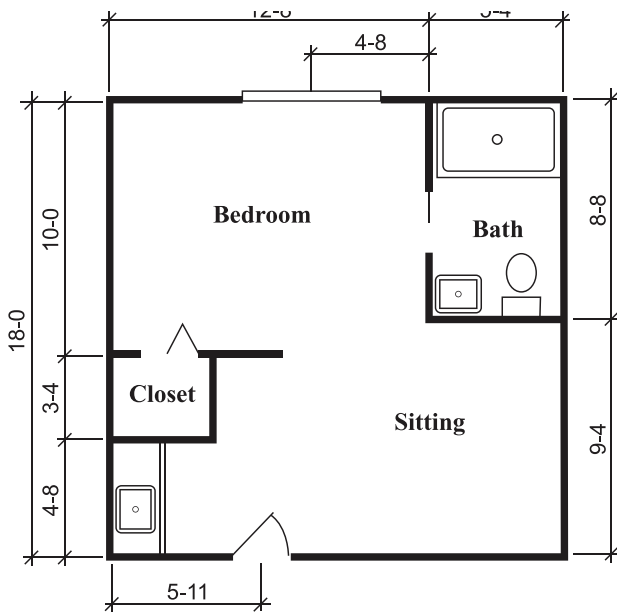

# Floor Plans

**Oxford Suite**  
210 sq. ft.

**Silverdale Suite**  
288 sq. ft.

**Brookdale Ebenezer Road**  
1920 Ebenezer Road  
Rock Hill, South Carolina 29732  
**(803) 366-1189**

*Dimensions are approximate. Floor plans may vary.*

# Floor Plans

**Townsend Suite**  
324 sq. ft.

**Richmond Suite**  
360 sq. ft.

**Brookdale Ebenezer Road**  
1920 Ebenezer Road  
Rock Hill, South Carolina 29732  
**(803) 366-1189**

*Dimensions are approximate. Floor plans may vary.*

# Floor Plans

**Ashton Suite**  
372 sq. ft.

**Gatewick Suite**  
474 sq. ft.

**Brookdale Ebenezer Road**  
1920 Ebenezer Road  
Rock Hill, South Carolina 29732  
**(803) 366-1189**

*Dimensions are approximate. Floor plans may vary.*