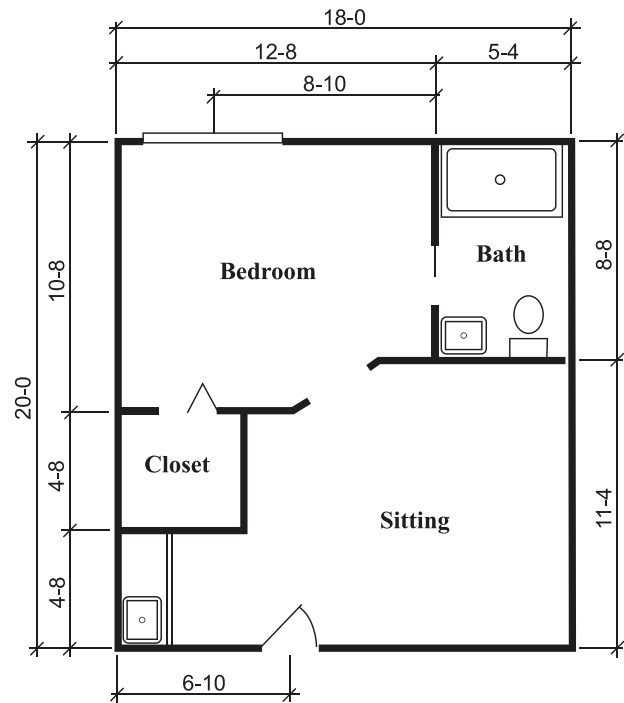

# Floor Plans

**Oxford Suite**  
210 sq. ft.

**Silverdale Suite**  
288 sq. ft.

**Brookdale Ebenezer Road**  
1920 Ebenezer Road  
Rock Hill, South Carolina 29732  
**(803) 366-1189**

*Dimensions are approximate. Floor plans may vary.*

# Floor Plans

**Townsend Suite**  
324 sq. ft.

**Richmond Suite**  
360 sq. ft.

**Brookdale Ebenezer Road**  
1920 Ebenezer Road  
Rock Hill, South Carolina 29732  
**(803) 366-1189**

*Dimensions are approximate. Floor plans may vary.*

# Floor Plans

**Ashton Suite**  
372 sq. ft.

**Gatewick Suite**  
474 sq. ft.

**Brookdale Ebenezer Road**  
1920 Ebenezer Road  
Rock Hill, South Carolina 29732  
**(803) 366-1189**

*Dimensions are approximate. Floor plans may vary.*