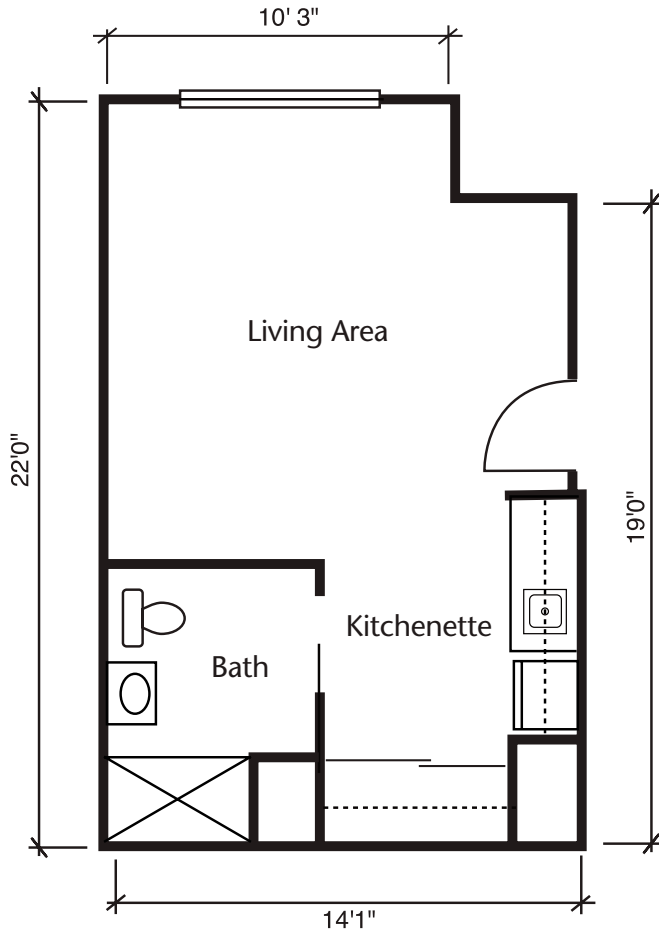

# Floor Plans

Studio A  
284 Sq. Ft.

Studio B  
337 Sq. Ft.

# Floor Plans

Studio C  
Approx. 390 Sq. Ft.

One Bedroom A  
488 Sq. Ft.

# Floor Plans

One Bedroom B  
513 Sq. Ft.

**Brookdale Boise Parkcenter**  
739 East Parkcenter Boulevard  
Boise, Idaho 83706  
**(208) 338-5600**

*Dimensions are approximate. Floor plans may vary.*

 © 2021 Brookdale Senior Living Inc. All rights reserved. BROOKDALE SENIOR LIVING is a registered trademark of Brookdale Senior Living Inc.

# Floor Plans

Two Bedroom  
719 Sq. Ft.