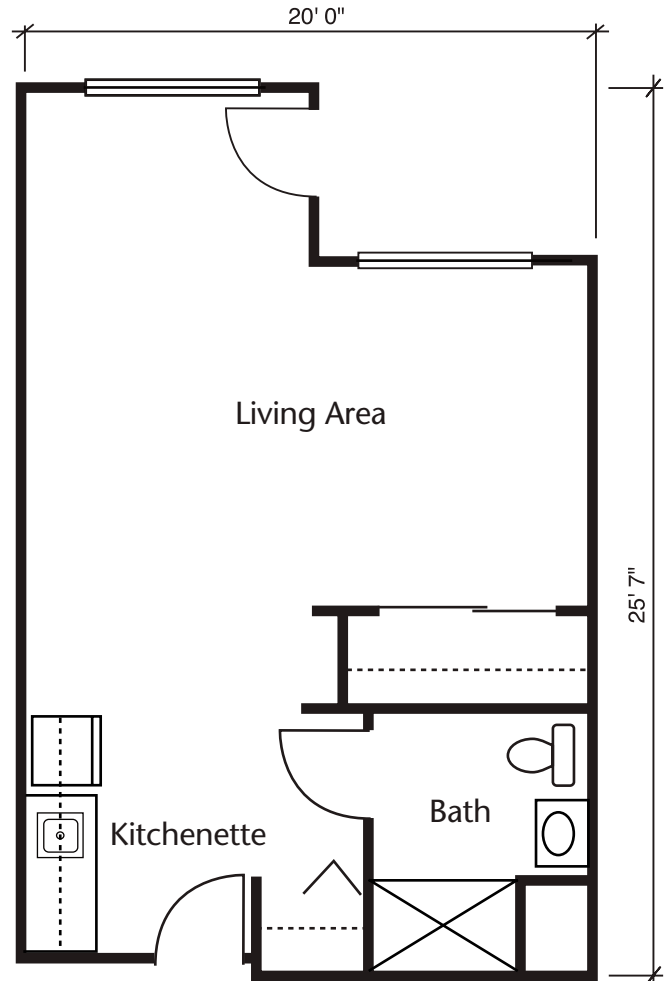

# Floor Plans

Studio A  
284 Sq. Ft.

Studio B  
337 Sq. Ft.

# Floor Plans

Studio C  
Approx. 390 Sq. Ft.

One Bedroom A  
488 Sq. Ft.

# Floor Plans

One Bedroom B  
513 Sq. Ft.

**Brookdale Boise Parkcenter**  
739 East Parkcenter Boulevard  
Boise, Idaho 83706  
**(208) 338-5600**

*Dimensions are approximate. Floor plans may vary.*

 © 2021 Brookdale Senior Living Inc. All rights reserved. BROOKDALE SENIOR LIVING is a registered trademark of Brookdale Senior Living Inc.

# Floor Plans

Two Bedroom  
719 Sq. Ft.