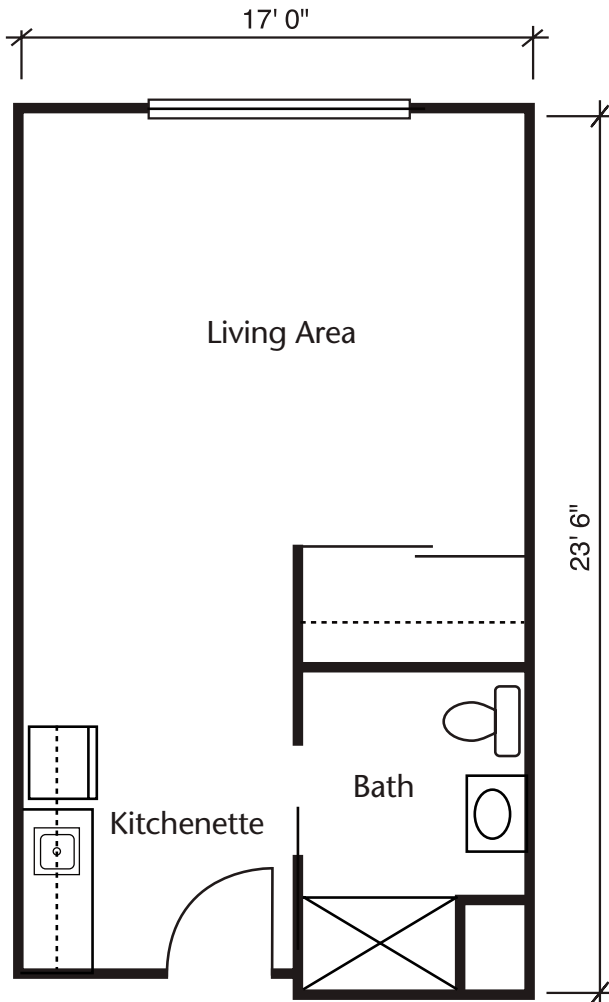

# Floor Plans

Studio A  
284 Sq. Ft.

Studio B  
337 Sq. Ft.

# Floor Plans

Studio C  
Approx. 390 Sq. Ft.

One Bedroom A  
488 Sq. Ft.

# Floor Plans

One Bedroom B  
513 Sq. Ft.

**Brookdale Boise Parkcenter**  
739 East Parkcenter Boulevard  
Boise, Idaho 83706  
**(208) 338-5600**

*Dimensions are approximate. Floor plans may vary.*

 © 2021 Brookdale Senior Living Inc. All rights reserved. BROOKDALE SENIOR LIVING is a registered trademark of Brookdale Senior Living Inc.

# Floor Plans

Two Bedroom  
719 Sq. Ft.