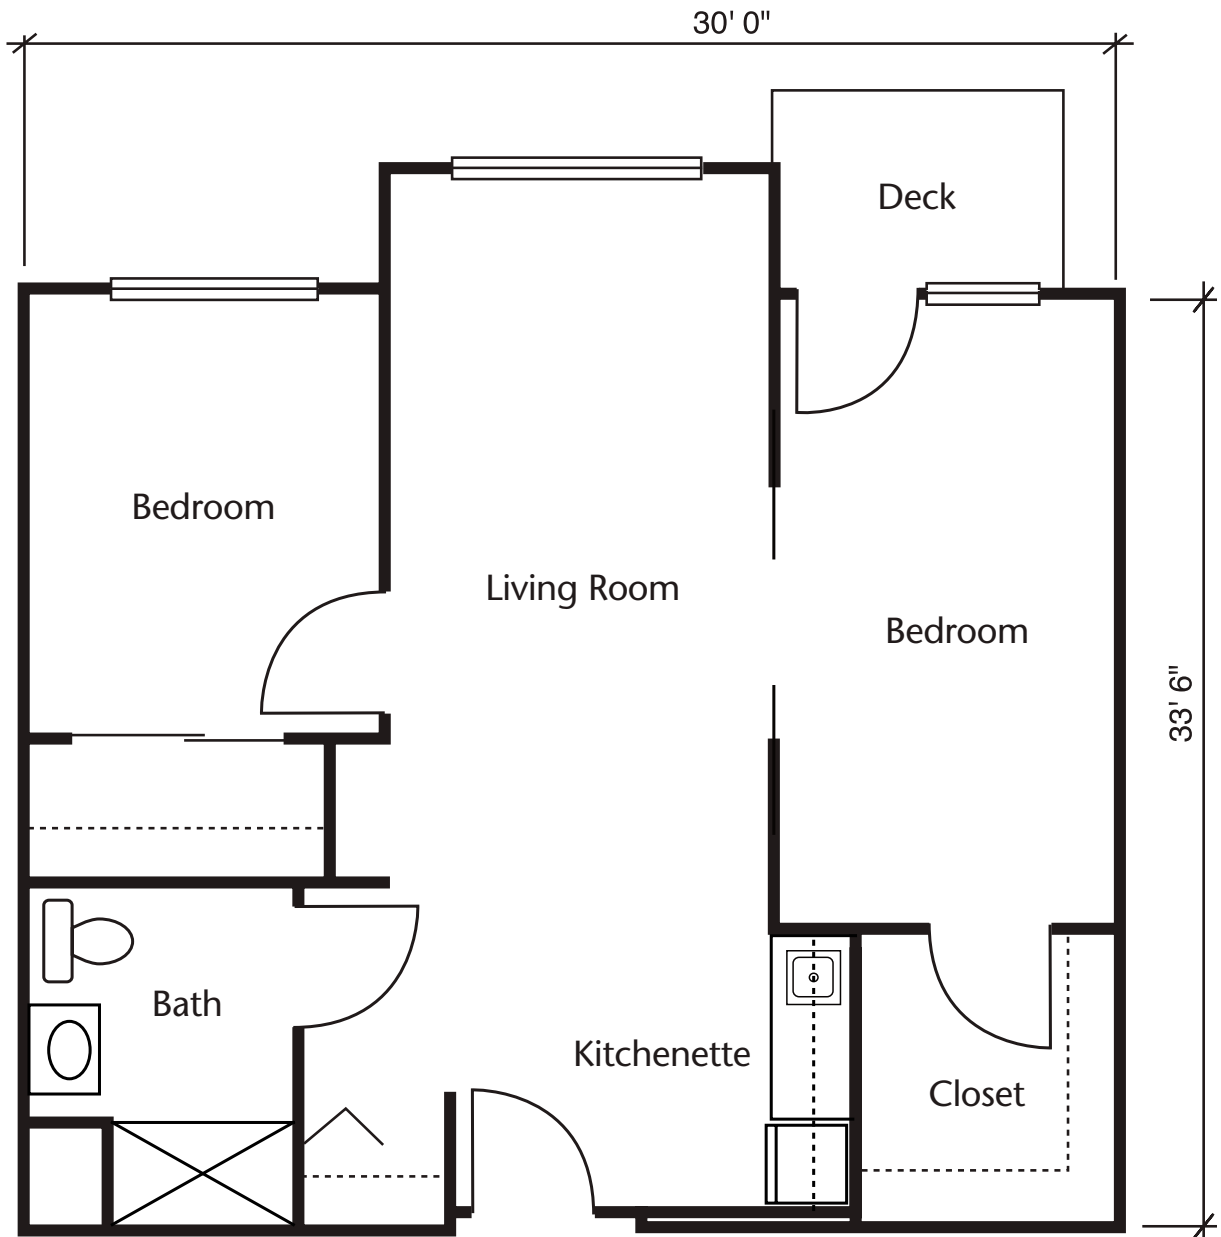

# Floor Plans

Studio A  
284 Sq. Ft.

Studio B  
337 Sq. Ft.

# Floor Plans

One Bedroom B  
513 Sq. Ft.

**Brookdale Boise Parkcenter**  
739 East Parkcenter Boulevard  
Boise, Idaho 83706  
**(208) 338-5600**

*Dimensions are approximate. Floor plans may vary.*

 © 2021 Brookdale Senior Living Inc. All rights reserved. BROOKDALE SENIOR LIVING is a registered trademark of Brookdale Senior Living Inc.

# Floor Plans

Two Bedroom  
719 Sq. Ft.