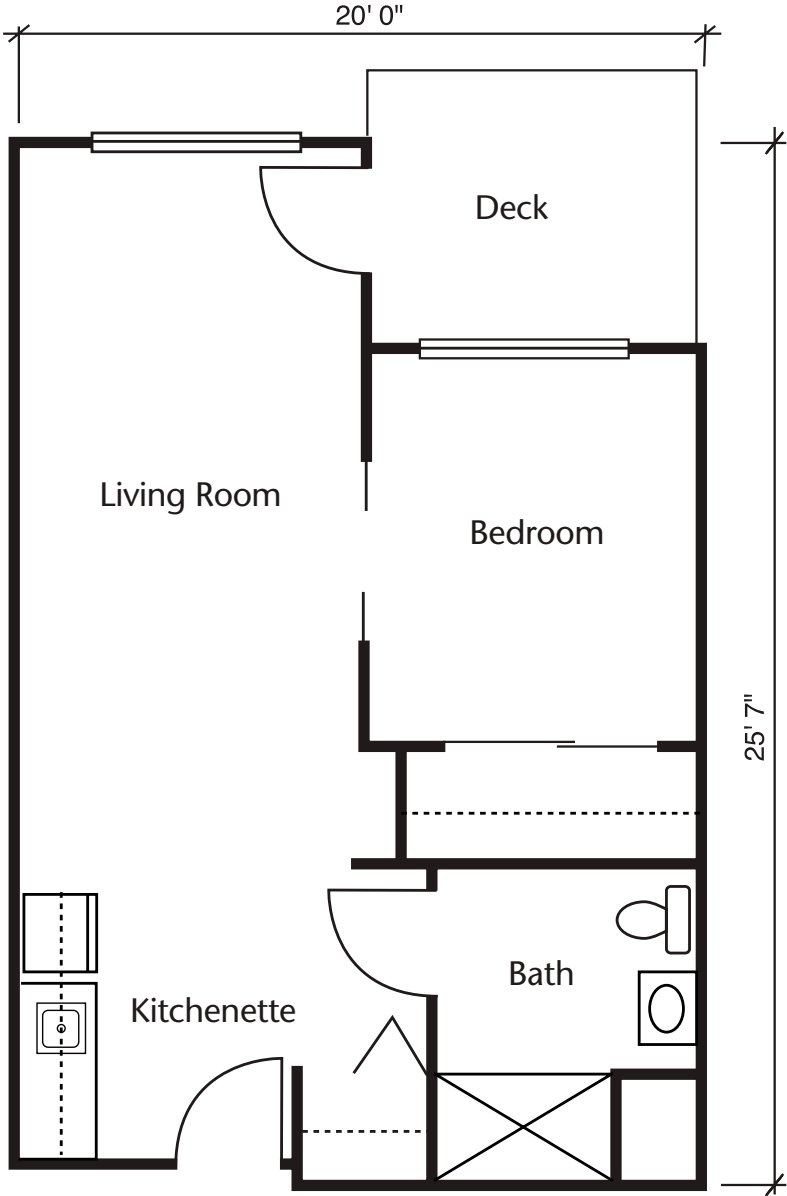

# Floor Plans

Studio A  
284 Sq. Ft.

Studio B  
337 Sq. Ft.

# Floor Plans

Studio C  
Approx. 390 Sq. Ft.

One Bedroom A  
488 Sq. Ft.

# Floor Plans

One Bedroom B  
513 Sq. Ft.

**Brookdale Boise Parkcenter**  
739 East Parkcenter Boulevard  
Boise, Idaho 83706  
**(208) 338-5600**

*Dimensions are approximate. Floor plans may vary.*

 © 2021 Brookdale Senior Living Inc. All rights reserved. BROOKDALE SENIOR LIVING is a registered trademark of Brookdale Senior Living Inc.

# Floor Plans

Two Bedroom  
719 Sq. Ft.