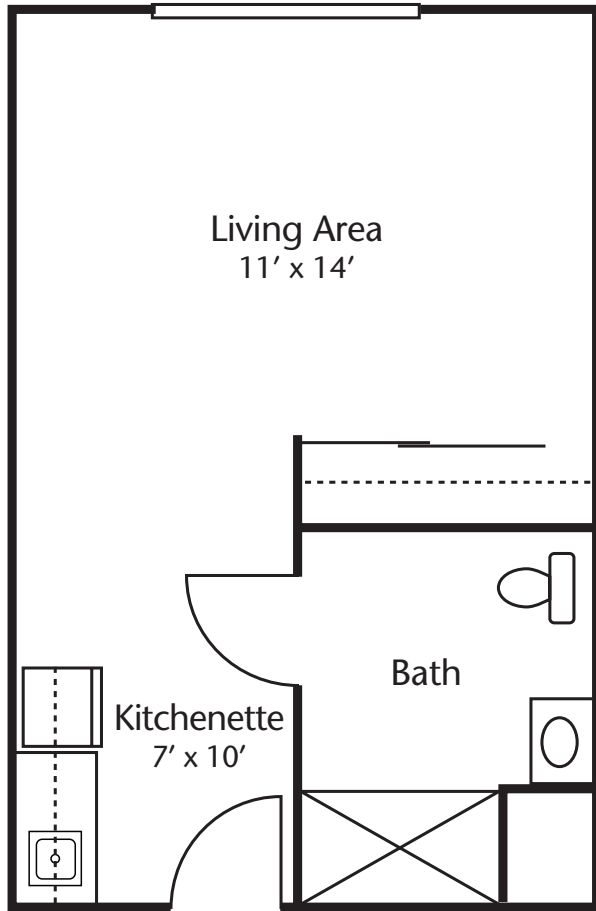

Floor Plans

Efficiency
312 sq. ft.

Studio
334 sq. ft.

Brookdale Clinton

501 East Northside Drive
Clinton, Mississippi 39056
(601) 926-1224

Dimensions are approximate. Floor plans may vary.

Floor Plans

Alcove
390 sq. ft.

One Bedroom
483 sq. ft.

Brookdale Clinton

501 East Northside Drive
Clinton, Mississippi 39056
(601) 926-1224

Dimensions are approximate. Floor plans may vary.

Floor Plans

Two Bedroom
750 sq. ft.

Brookdale Clinton