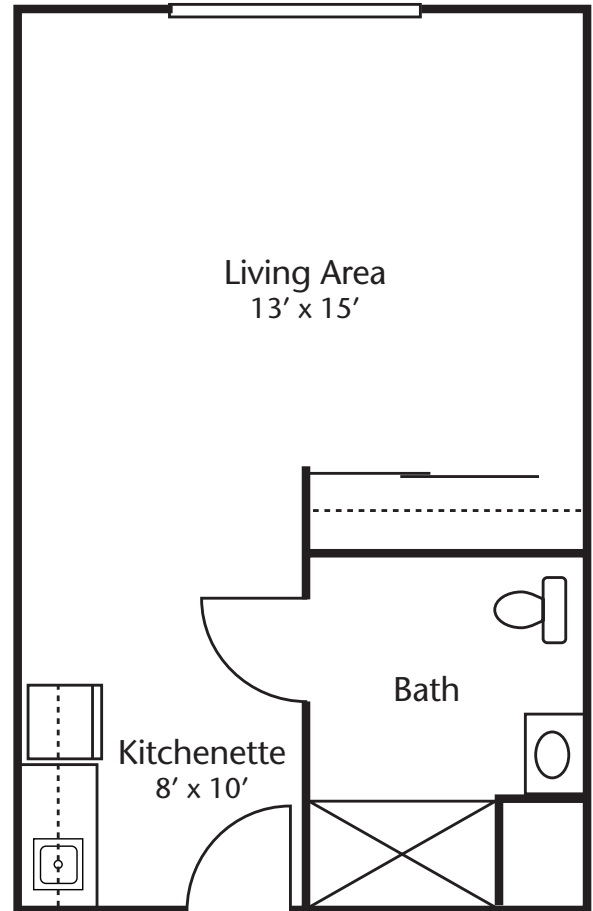

Floor Plans

Efficiency
312 sq. ft.

Studio
334 sq. ft.

Brookdale Clinton

501 East Northside Drive
Clinton, Mississippi 39056
(601) 926-1224

Dimensions are approximate. Floor plans may vary.

Floor Plans

Alcove
390 sq. ft.

One Bedroom
483 sq. ft.

Brookdale Clinton

501 East Northside Drive
Clinton, Mississippi 39056
(601) 926-1224

Dimensions are approximate. Floor plans may vary.

Floor Plans

Two Bedroom
750 sq. ft.

Brookdale Clinton