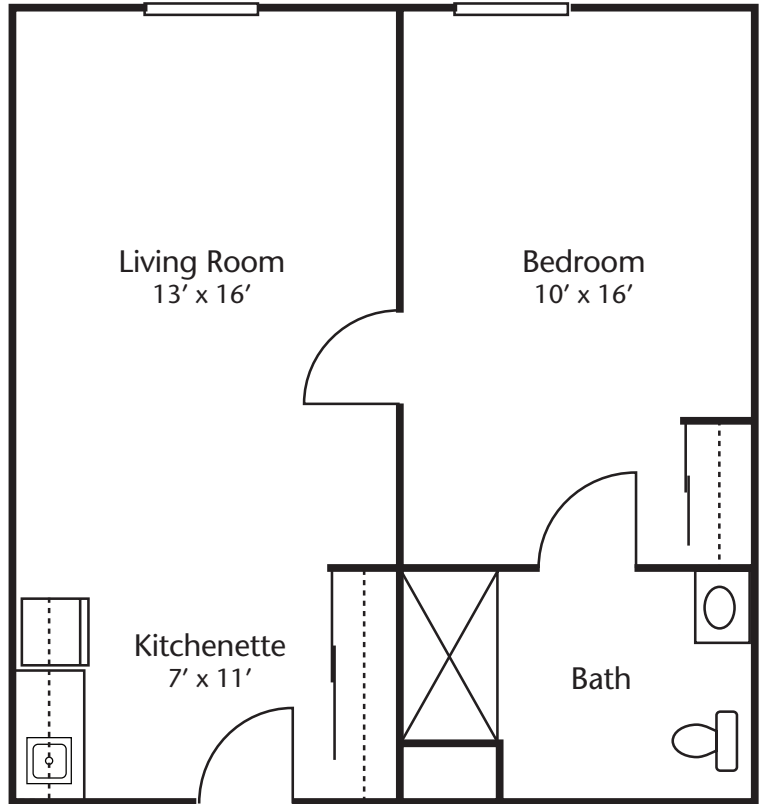

Floor Plans

Efficiency
312 sq. ft.

Studio
334 sq. ft.

Brookdale Clinton

501 East Northside Drive
Clinton, Mississippi 39056
(601) 926-1224

Dimensions are approximate. Floor plans may vary.

Floor Plans

Alcove
390 sq. ft.

One Bedroom
483 sq. ft.

Brookdale Clinton

501 East Northside Drive
Clinton, Mississippi 39056
(601) 926-1224

Dimensions are approximate. Floor plans may vary.

Floor Plans

Two Bedroom
750 sq. ft.

Brookdale Clinton