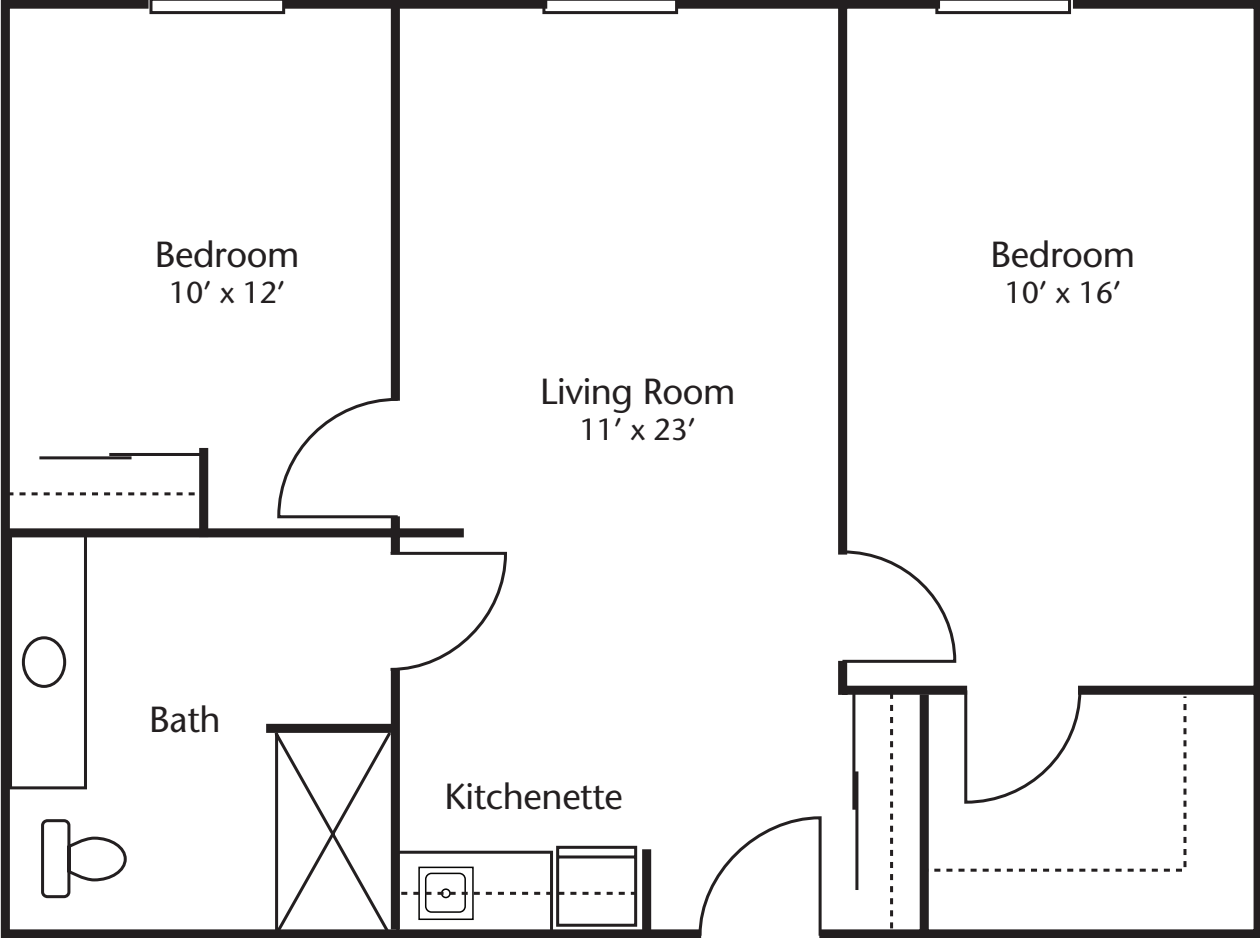

Floor Plans

Efficiency
312 sq. ft.

Studio
334 sq. ft.

Brookdale Clinton

501 East Northside Drive
Clinton, Mississippi 39056
(601) 926-1224

Dimensions are approximate. Floor plans may vary.

Floor Plans

Alcove
390 sq. ft.

One Bedroom
483 sq. ft.

Brookdale Clinton

501 East Northside Drive
Clinton, Mississippi 39056
(601) 926-1224

Dimensions are approximate. Floor plans may vary.

Floor Plans

Two Bedroom
750 sq. ft.

Brookdale Clinton