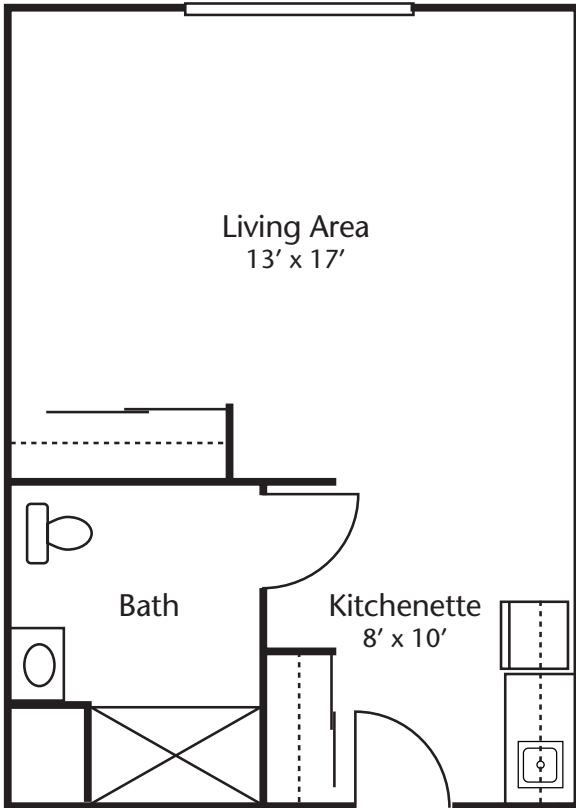

Floor Plans

Efficiency
312 sq. ft.

Studio
334 sq. ft.

Brookdale Clinton

501 East Northside Drive
Clinton, Mississippi 39056
(601) 926-1224

Dimensions are approximate. Floor plans may vary.

Floor Plans

Alcove
390 sq. ft.

One Bedroom
483 sq. ft.

Brookdale Clinton

501 East Northside Drive
Clinton, Mississippi 39056
(601) 926-1224

Dimensions are approximate. Floor plans may vary.

Floor Plans

Two Bedroom
750 sq. ft.

Brookdale Clinton