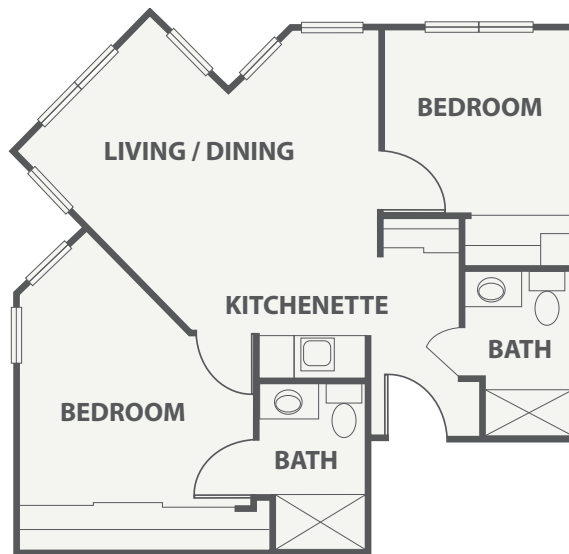

# Floor Plans

STUDIO | 377 SQ FT

ONE BEDROOM | 459 SQ FT

TWO BEDROOM | 815 SQ FT

Room dimensions and layout may vary.