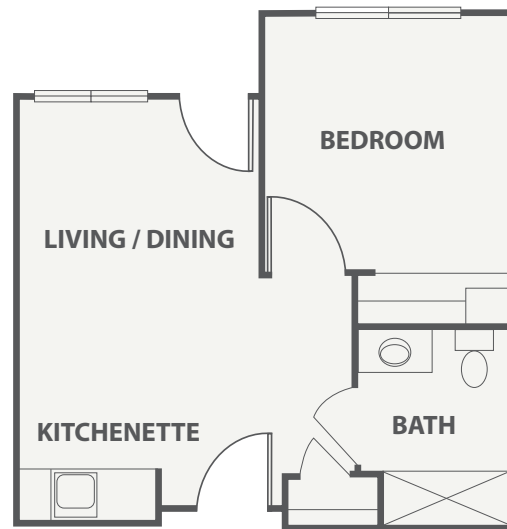

# Floor Plans

STUDIO | 377 SQ FT

ONE BEDROOM | 459 SQ FT

TWO BEDROOM | 815 SQ FT

Room dimensions and layout may vary.