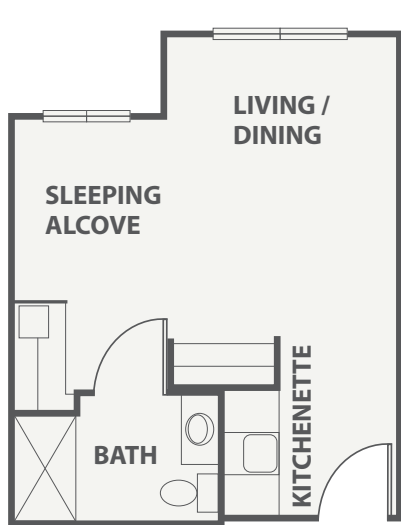

# Floor Plans

STUDIO | 377 SQ FT

ONE BEDROOM | 459 SQ FT

TWO BEDROOM | 815 SQ FT

Room dimensions and layout may vary.