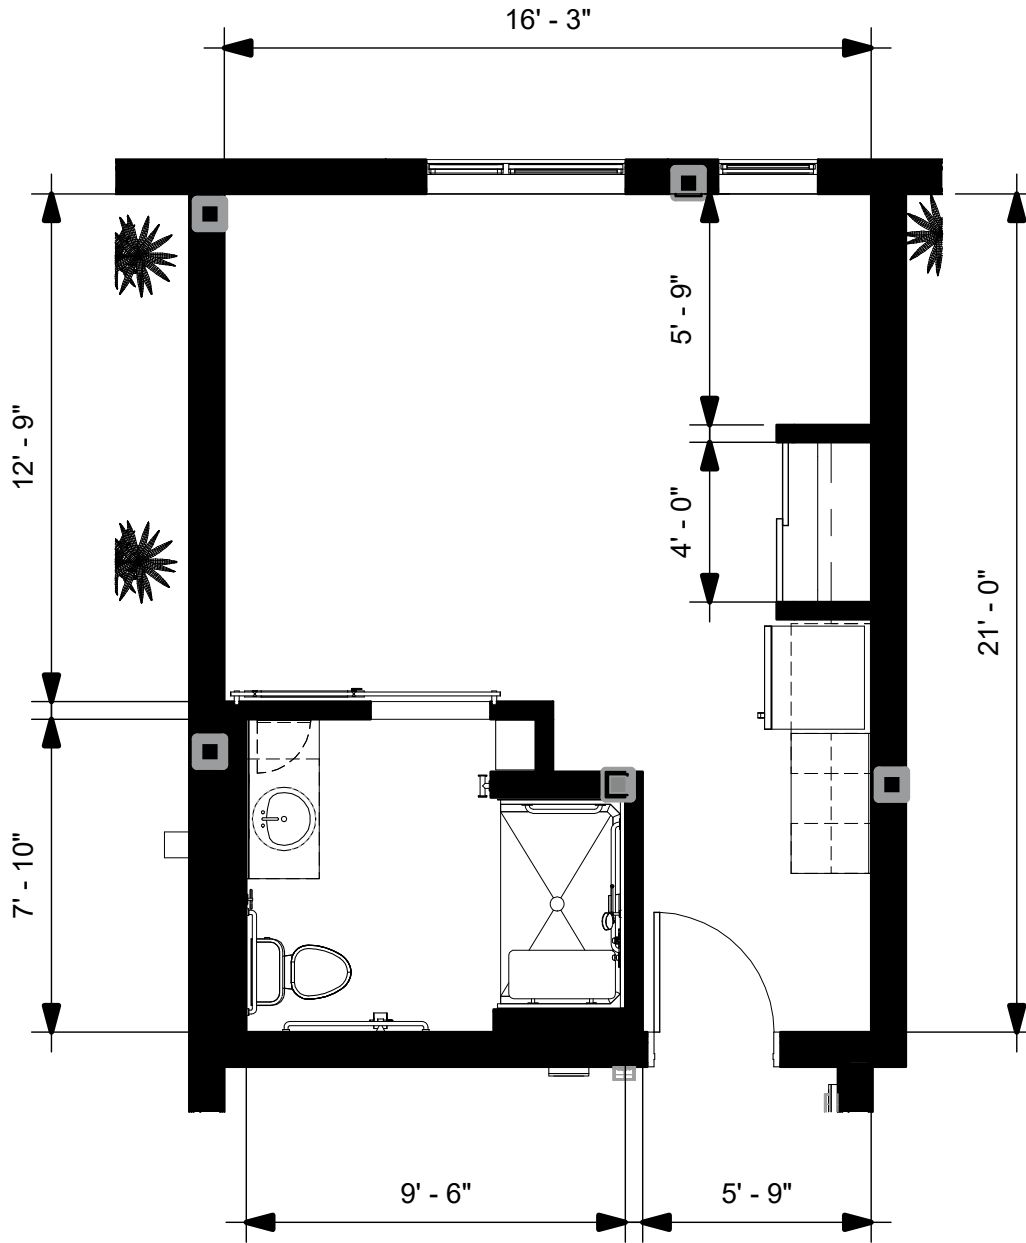

## Memory Care Studio 350 SQ FT

1380 South De Anza Blvd., San Jose, California 95129 | 669.295.6500 | [MorningStarWestSanJose.com](http://MorningStarWestSanJose.com)

Dimensions are for information only. Actual square footage may vary dependent upon location within building.