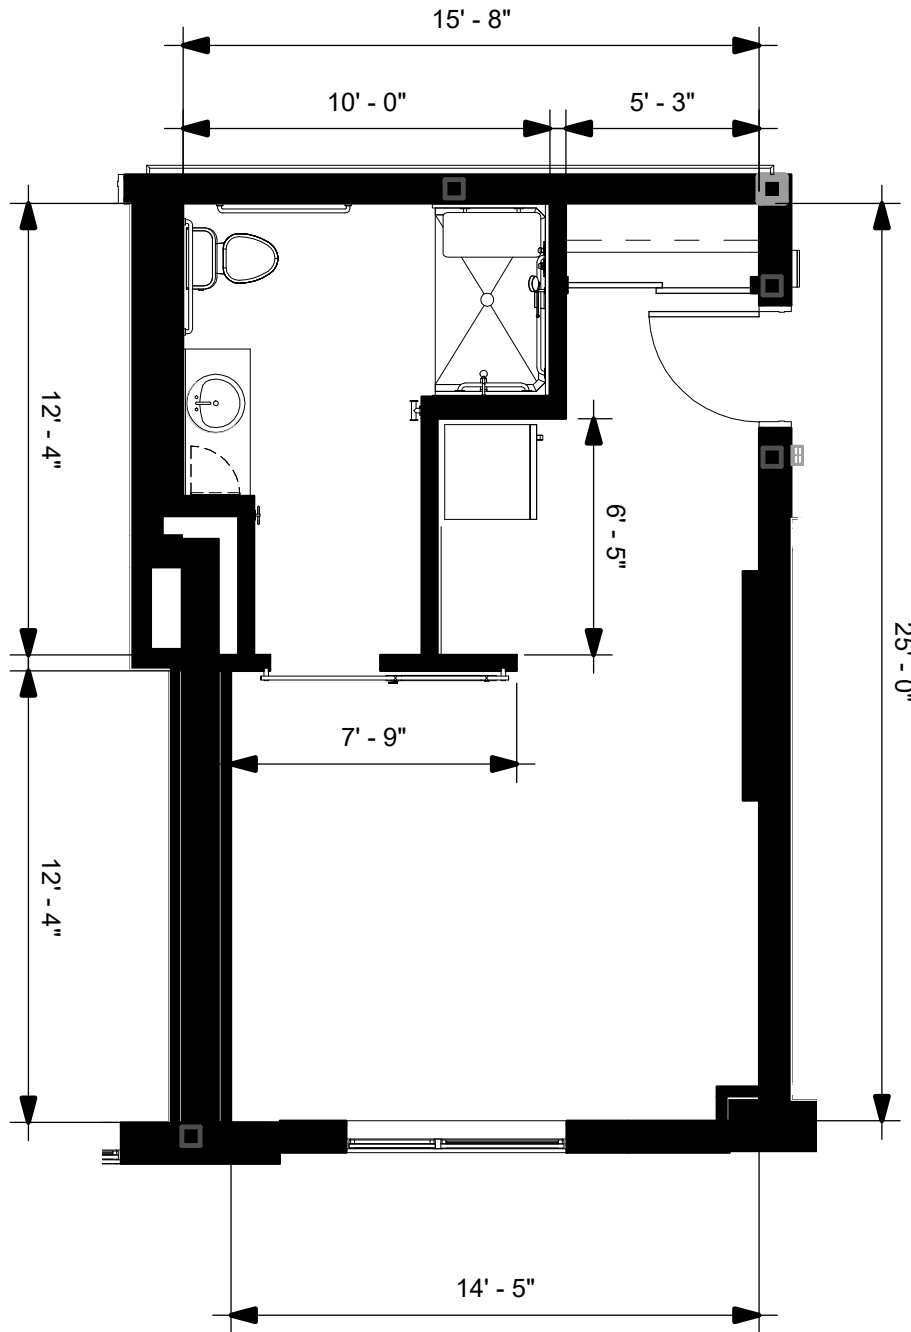

Memory Care Studio 408 SQ FT

1380 South De Anza Blvd., San Jose, California 95129 | 669.295.6500 | MorningStarWestSanJose.com

Dimensions are for information only. Actual square footage may vary dependent upon location within building.