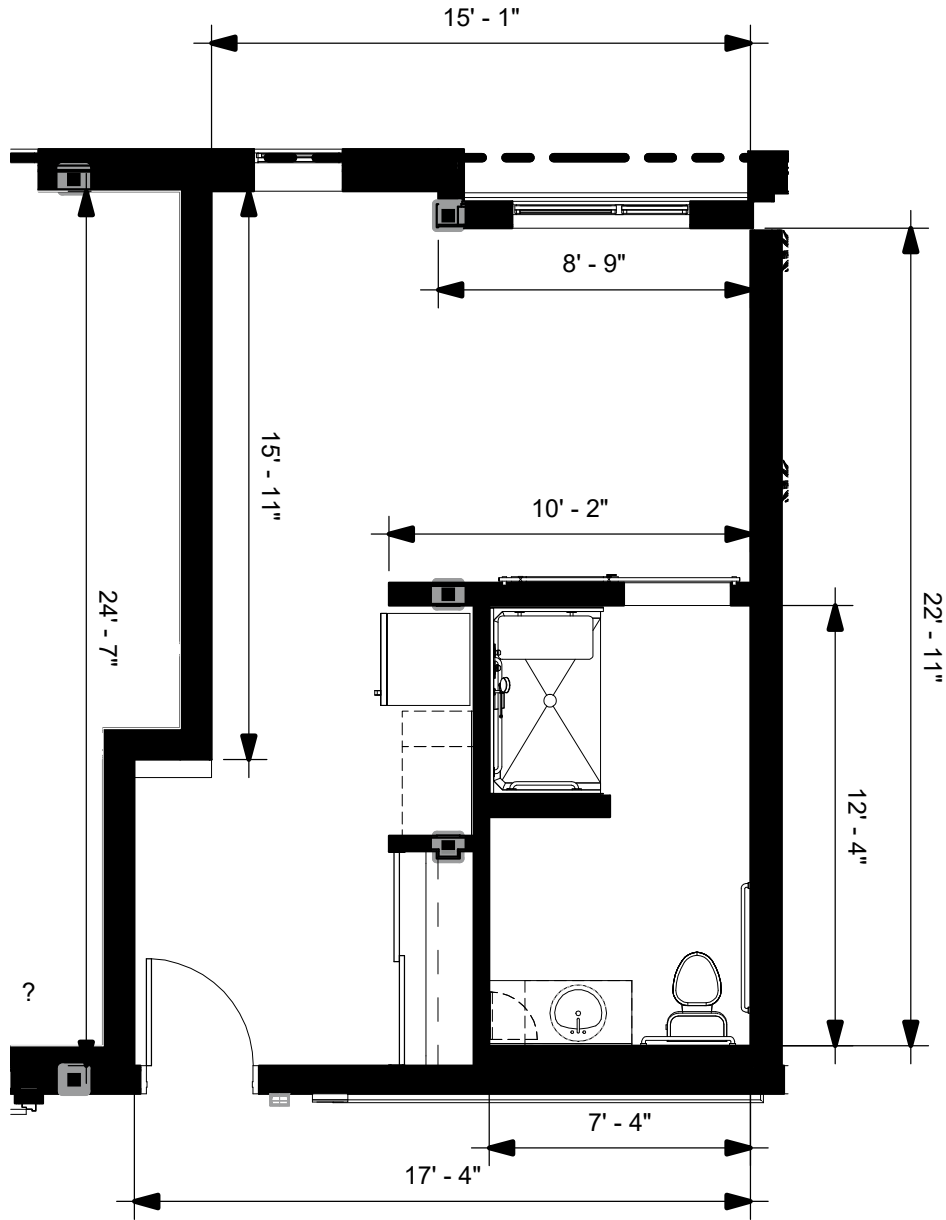

Memory Care Studio 417 SQ FT

1380 South De Anza Blvd., San Jose, California 95129 | 669.295.6500 | MorningStarWestSanJose.com

Dimensions are for information only. Actual square footage may vary dependent upon location within building.