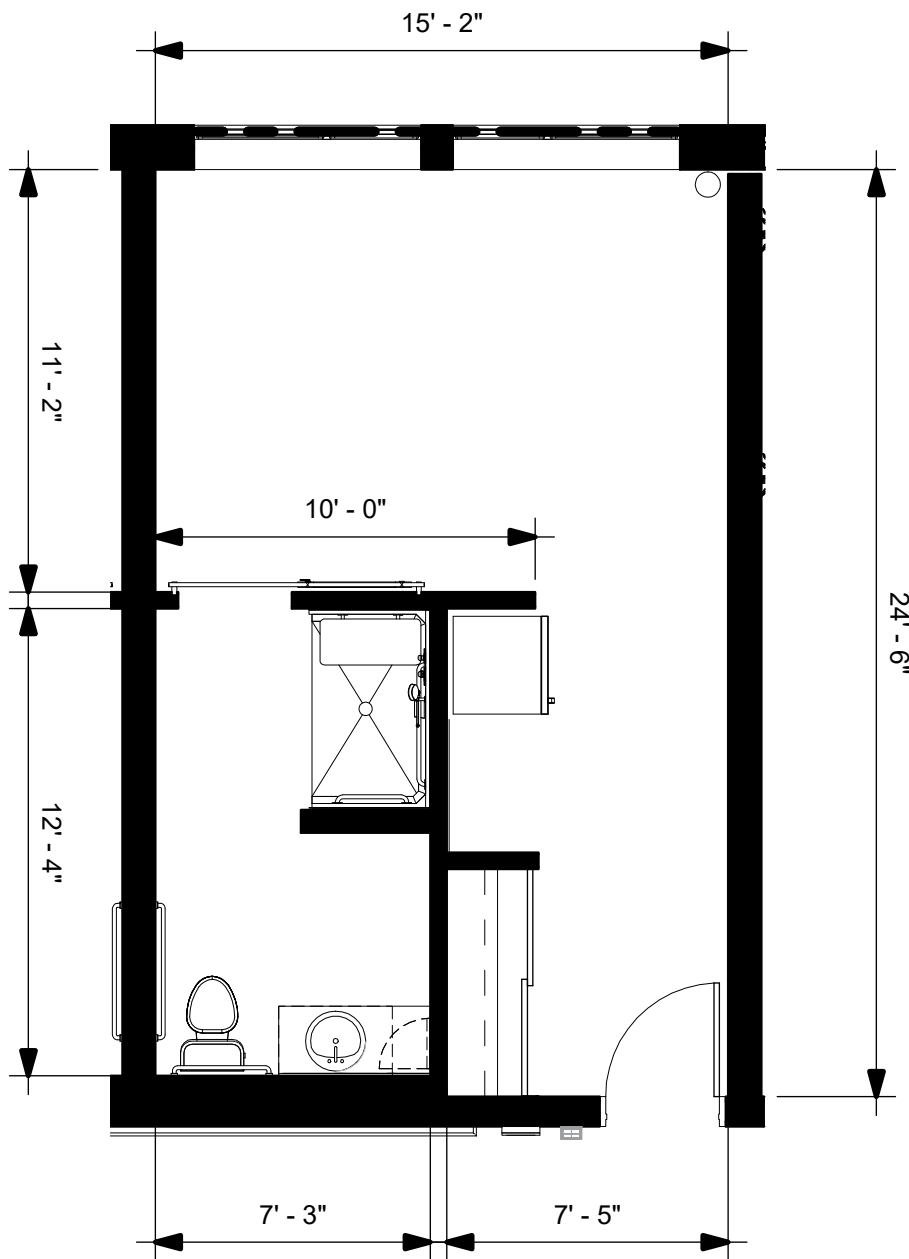

Memory Care Studio 404 SQ FT

1380 South De Anza Blvd., San Jose, California 95129 | 669.295.6500 | MorningStarWestSanJose.com

Dimensions are for information only. Actual square footage may vary dependent upon location within building.