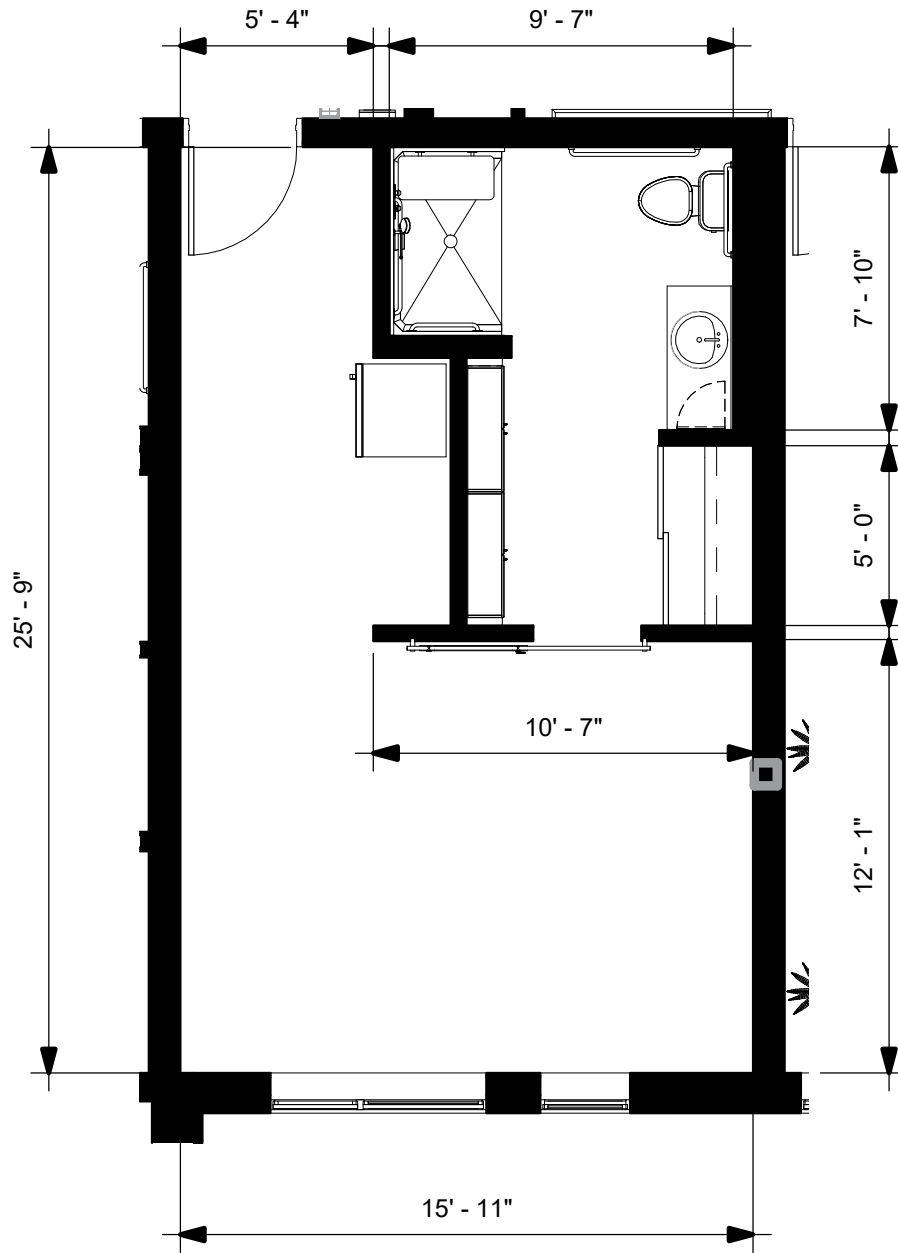

## Memory Care Studio 426 SQ FT

1380 South De Anza Blvd., San Jose, California 95129 | 669.295.6500 | [MorningStarWestSanJose.com](http://MorningStarWestSanJose.com)

Dimensions are for information only. Actual square footage may vary dependent upon location within building.