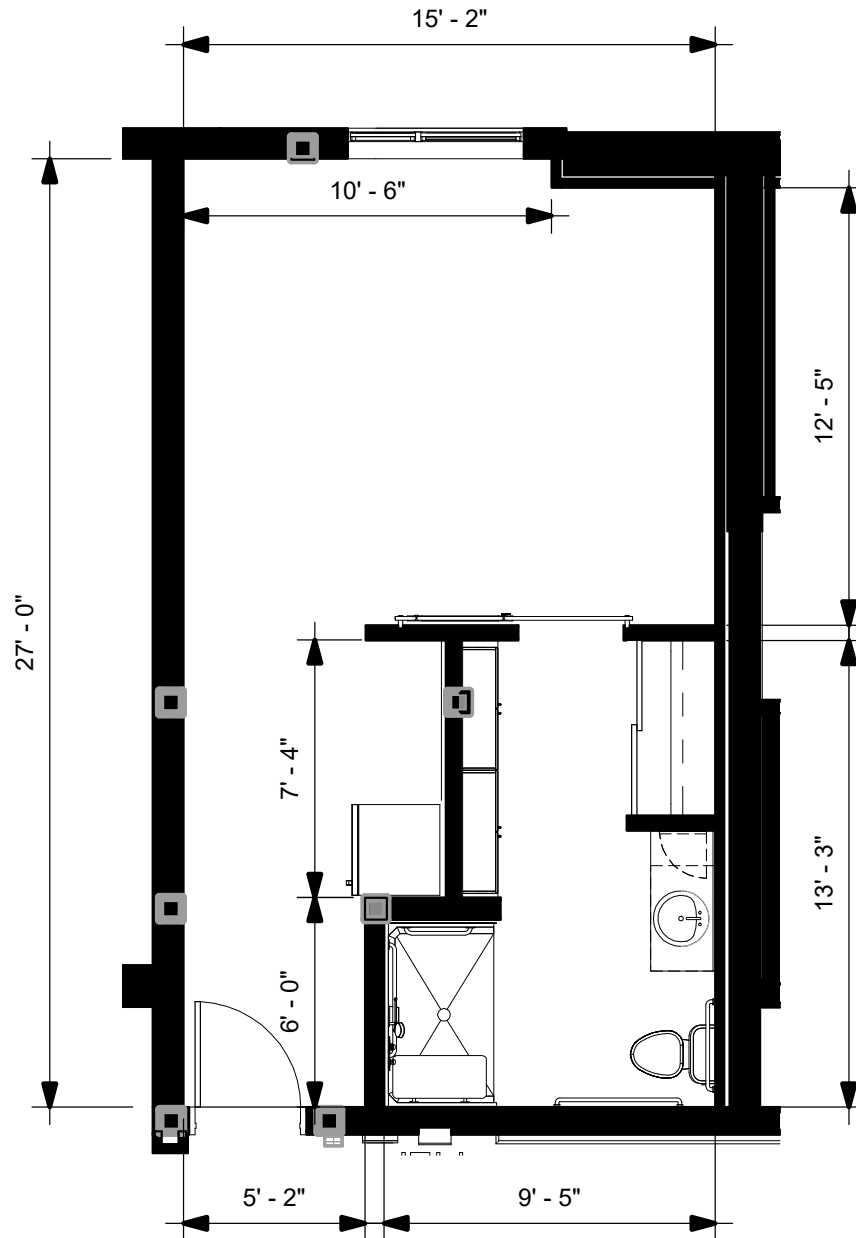

Style H2.1
Suites 223, 227, 229,
230, 231, 245, 247