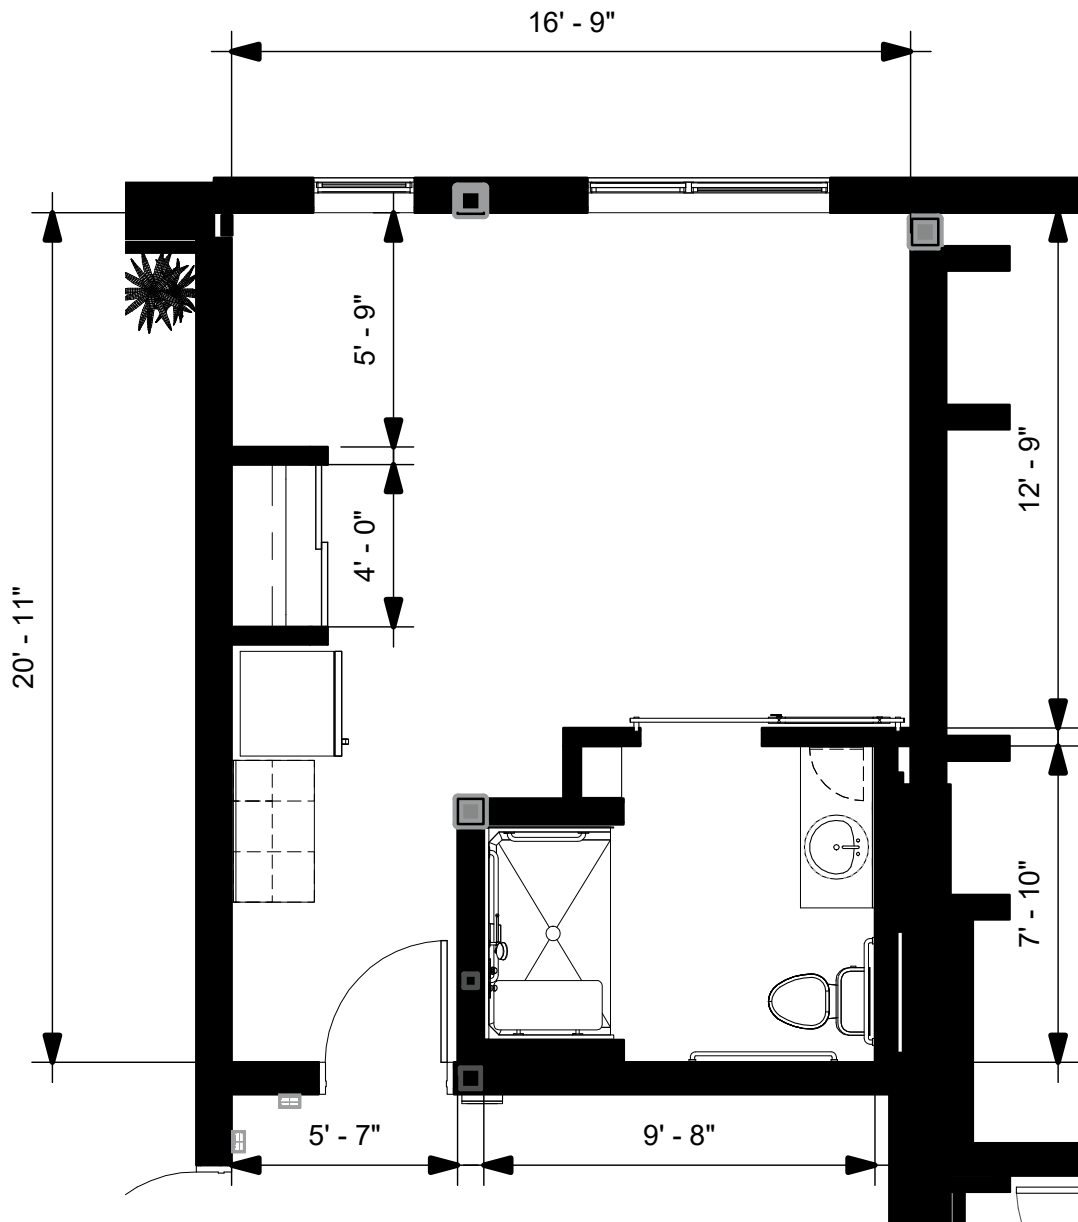

## Memory Care Studio 350 SQ FT

1380 South De Anza Blvd., San Jose, California 95129 | 669.295.6500 | [MorningStarWestSanJose.com](http://MorningStarWestSanJose.com)

Dimensions are for information only. Actual square footage may vary dependent upon location within building.

## Memory Care Studio 384 SQ FT

1380 South De Anza Blvd., San Jose, California 95129 | 669.295.6500 | [MorningStarWestSanJose.com](http://MorningStarWestSanJose.com)

Dimensions are for information only. Actual square footage may vary dependent upon location within building.