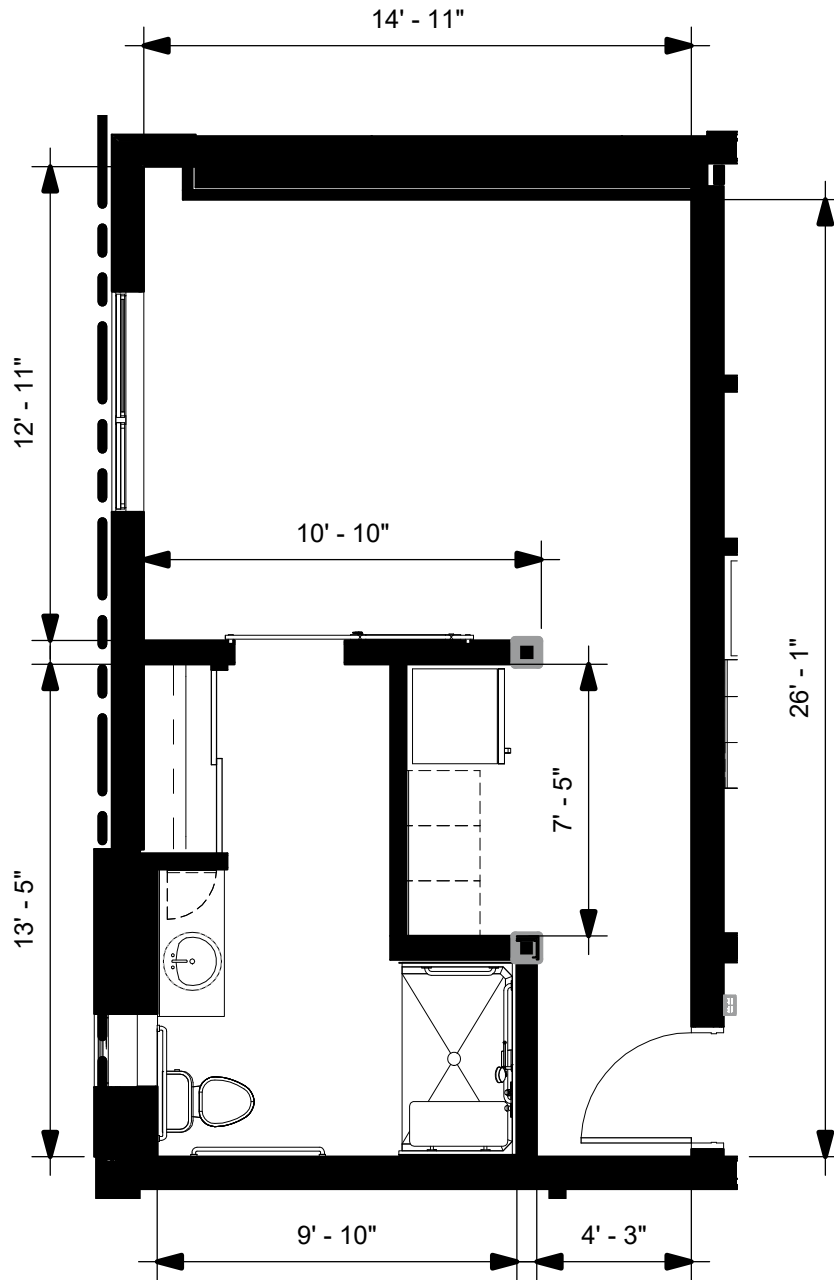

Memory Care Studio 453 SQ FT

1380 South De Anza Blvd., San Jose, California 95129 | 669.295.6500 | MorningStarWestSanJose.com

Dimensions are for information only. Actual square footage may vary dependent upon location within building.