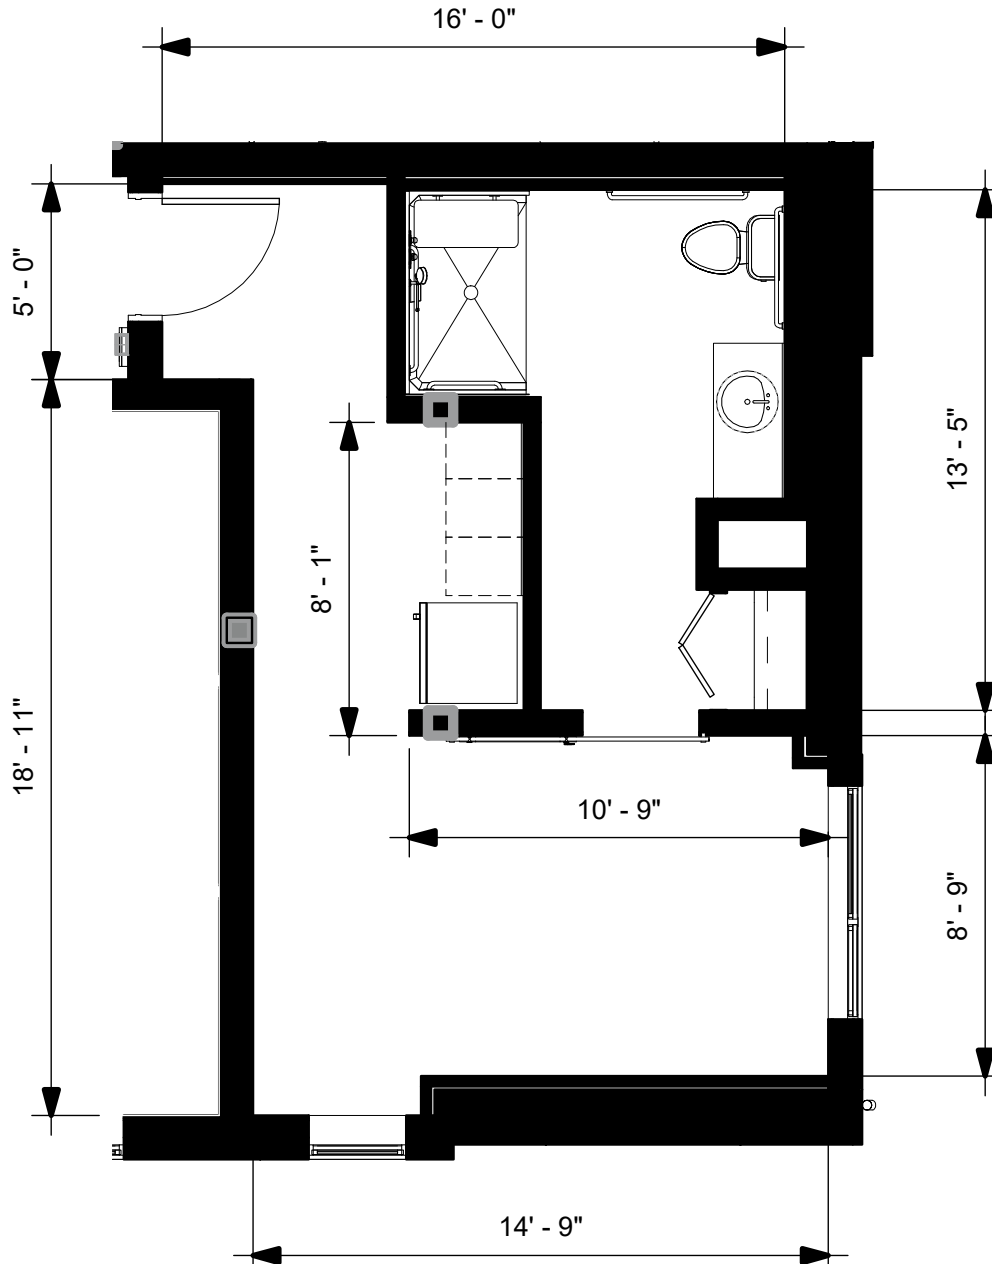

Memory Care Studio 360 SQ FT