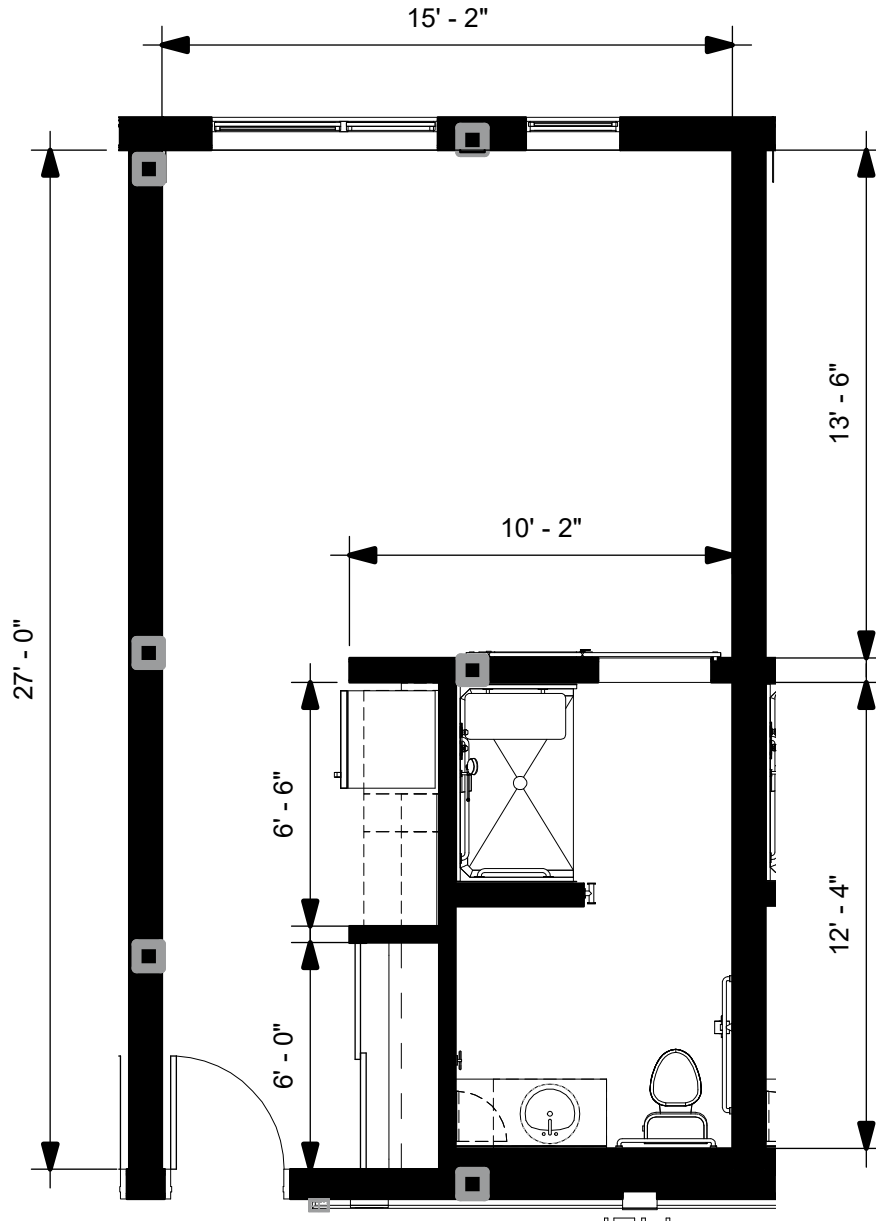

Memory Care Studio 443 SQ FT

1380 South De Anza Blvd., San Jose, California 95129 | 669.295.6500 | MorningStarWestSanJose.com

Dimensions are for information only. Actual square footage may vary dependent upon location within building.