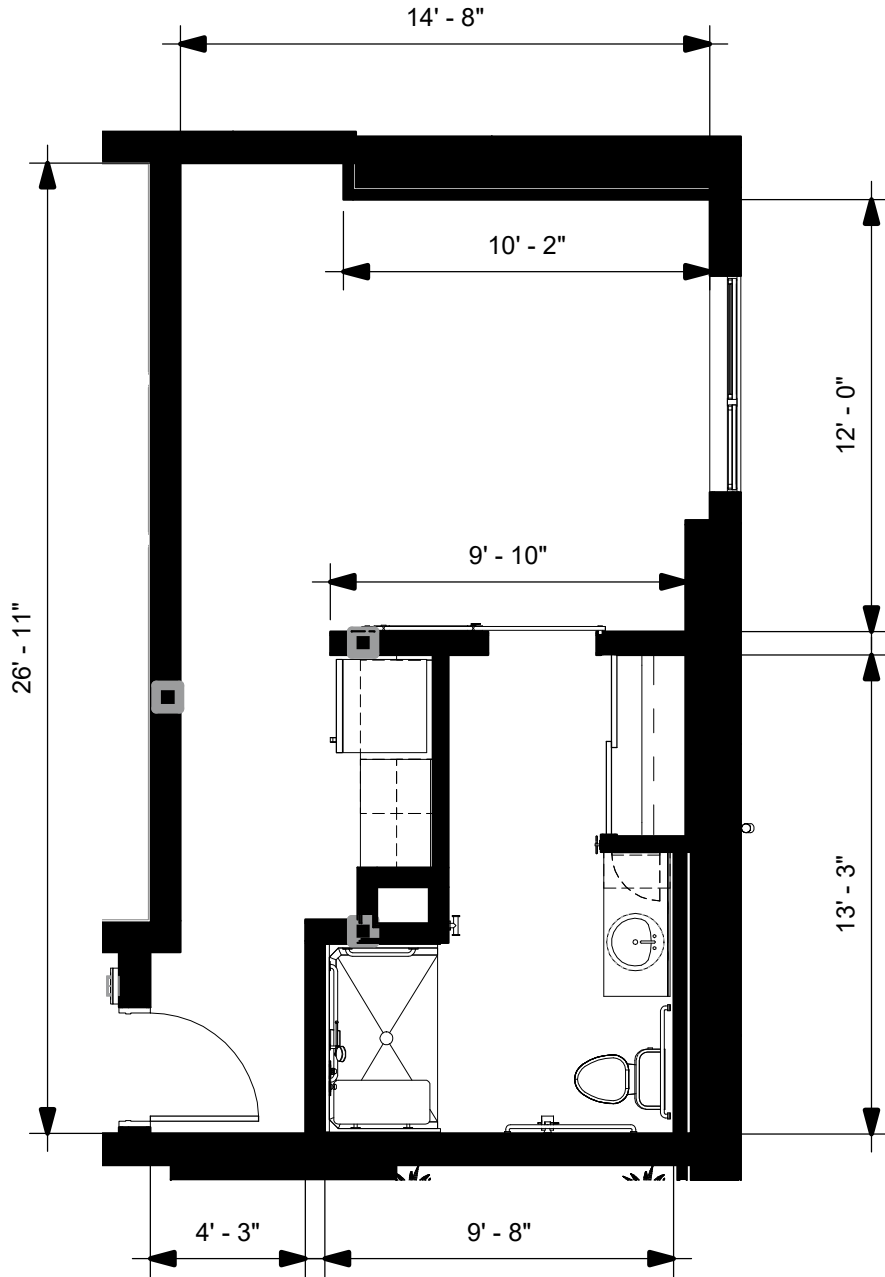

Memory Care Studio 435 SQ FT

1380 South De Anza Blvd., San Jose, California 95129 | 669.295.6500 | MorningStarWestSanJose.com

Dimensions are for information only. Actual square footage may vary dependent upon location within building.