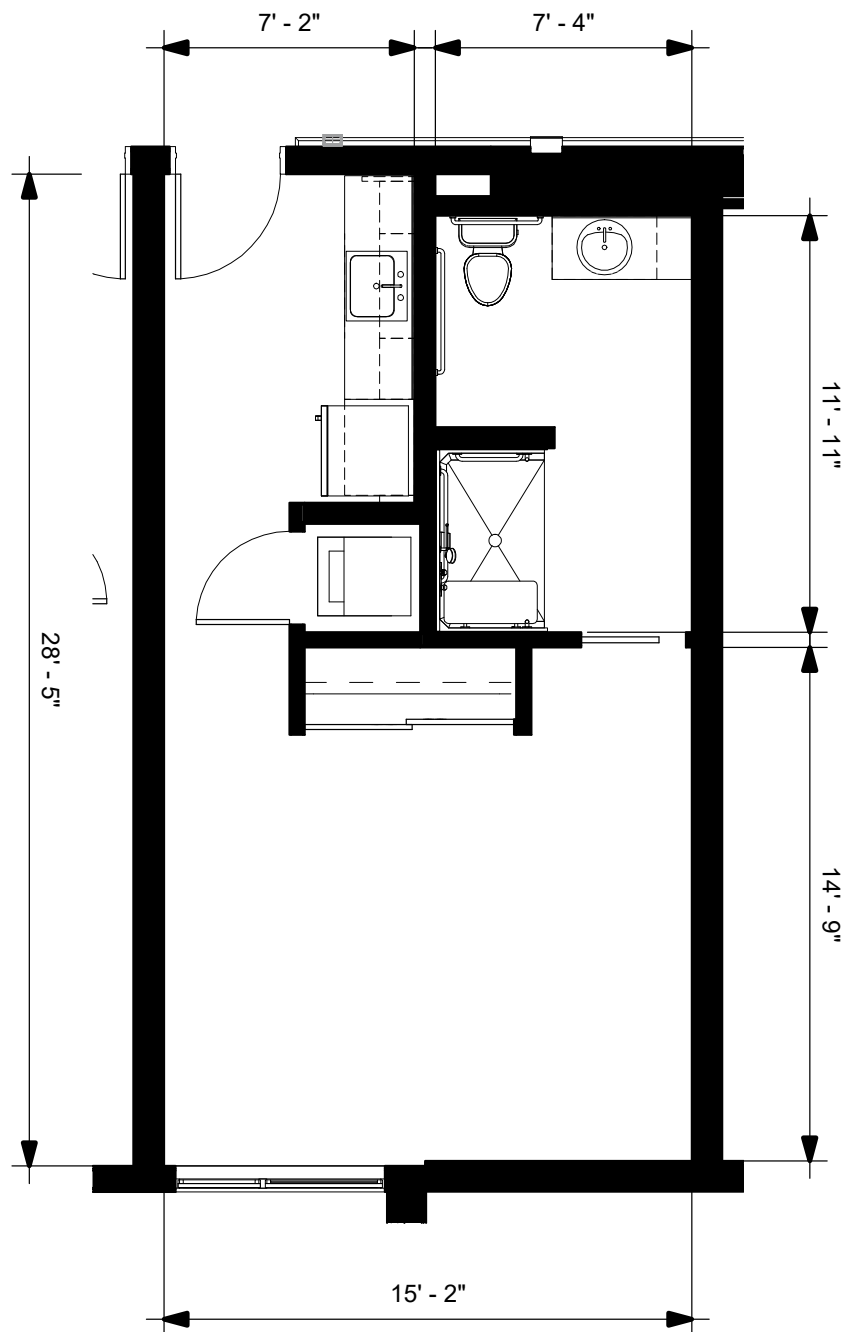

Style 1
Suites 3111, 3113,
3115, 4111, 4113, 4115

Assisted Living

Studio 414 SQ FT

1380 South De Anza Blvd., San Jose, California 95129 | 669.295.6500 | MorningStarWestSanJose.com

Dimensions are for information only. Actual square footage may vary dependent upon location within building.