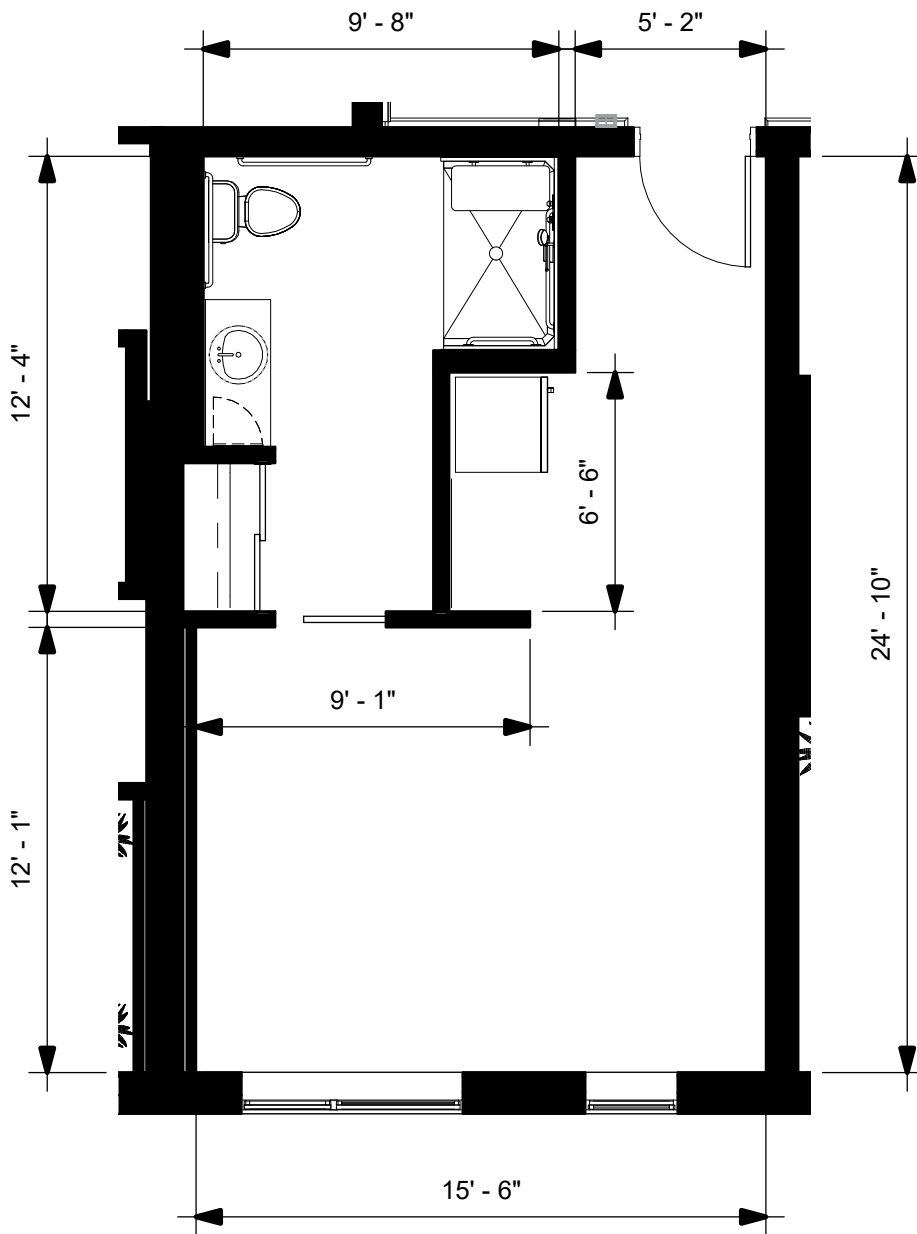

Assisted Living Studio 420 SQ FT

1380 South De Anza Blvd., San Jose, California 95129 | 669.295.6500 | MorningStarWestSanJose.com

Dimensions are for information only. Actual square footage may vary dependent upon location within building.