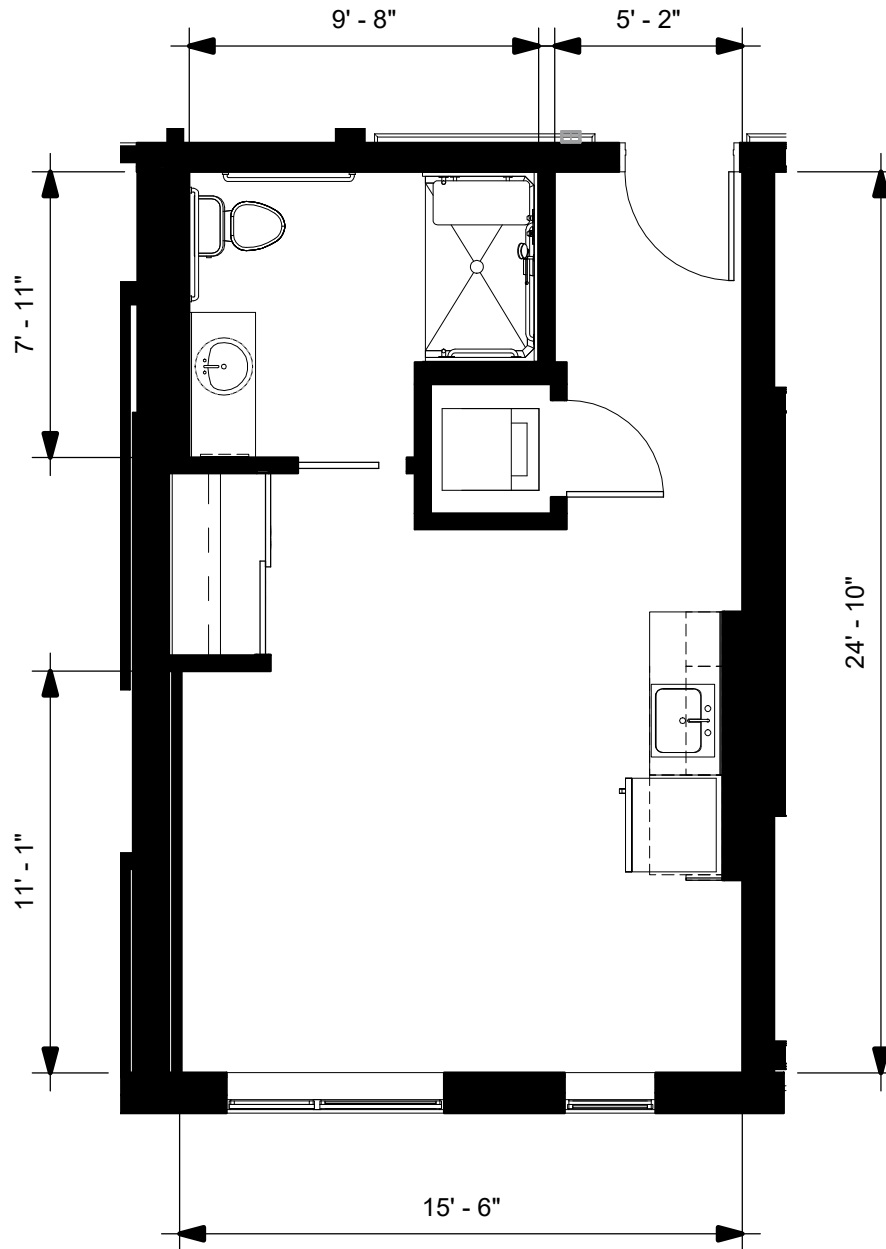

Assisted Living Studio 414 SQ FT

1380 South De Anza Blvd., San Jose, California 95129 | 669.295.6500 | MorningStarWestSanJose.com

Dimensions are for information only. Actual square footage may vary dependent upon location within building.