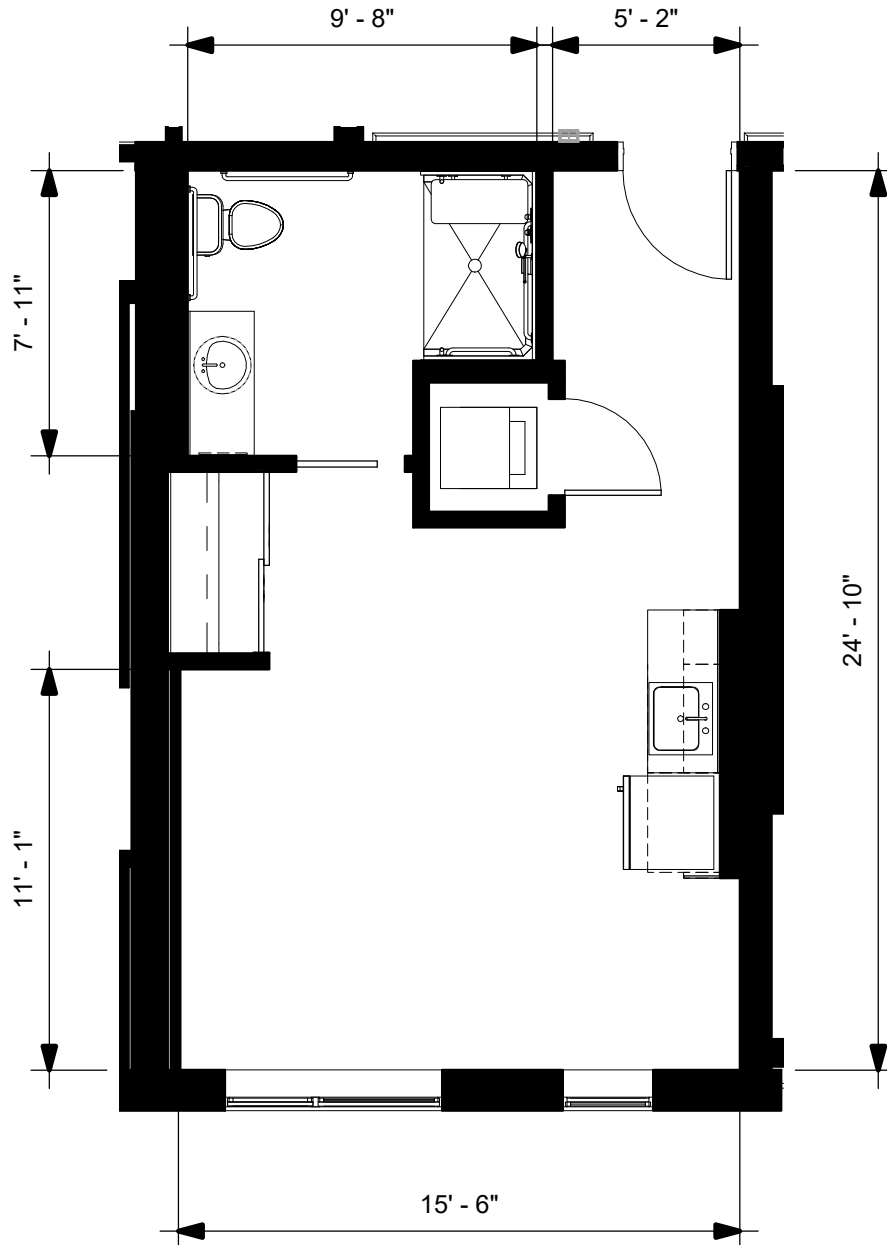

ADA | EQUAL HOUSING
OPPORTUNITY

Assisted Living Studio 444 SQ FT

1380 South De Anza Blvd., San Jose, California 95129 | 669.295.6500 | MorningStarWestSanJose.com

Dimensions are for information only. Actual square footage may vary dependent upon location within building.