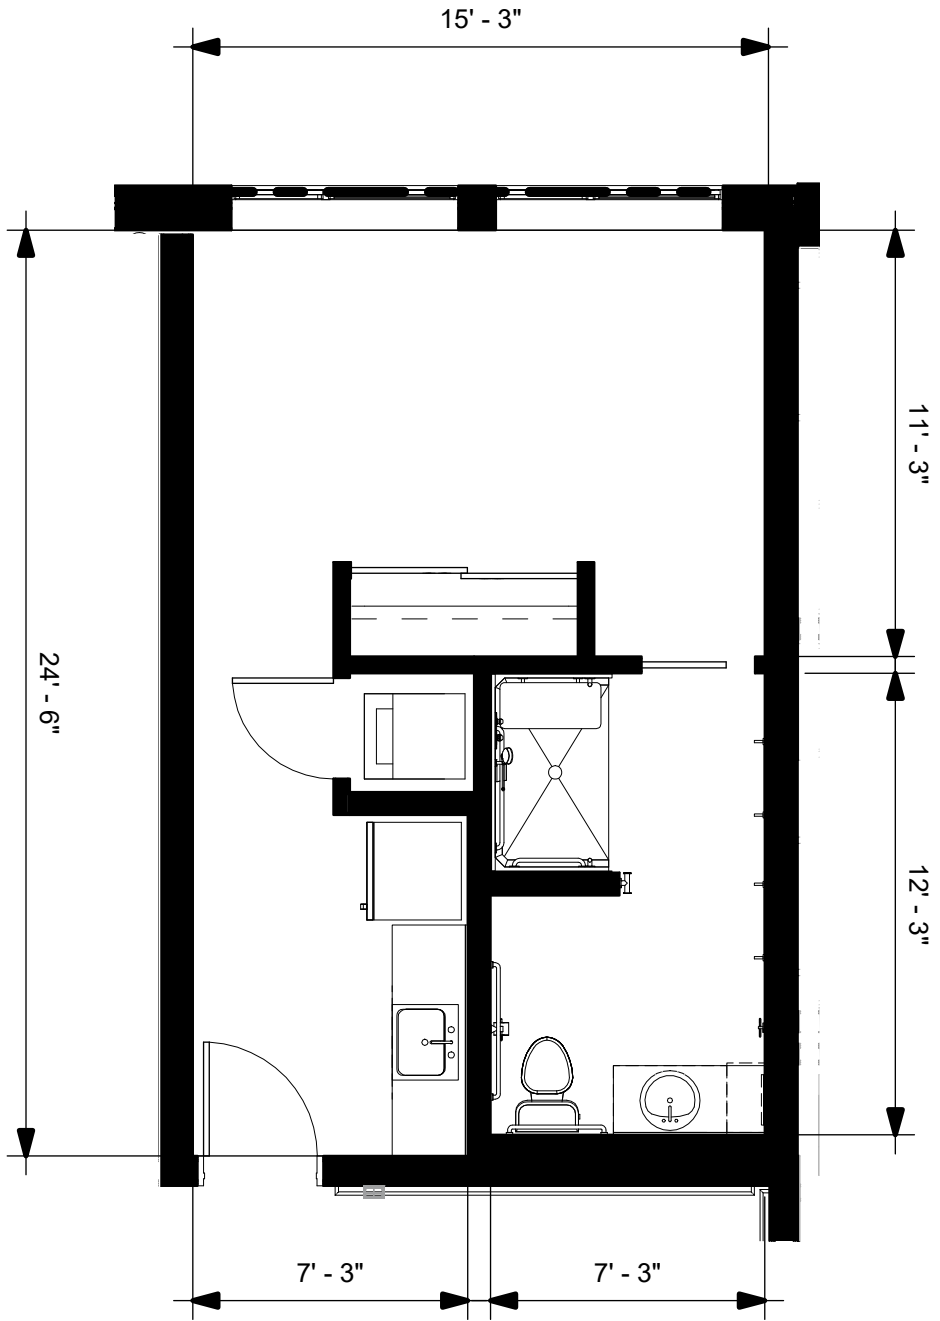

Style 1
Suites 3111, 3113,
3115, 4111, 4113, 4115