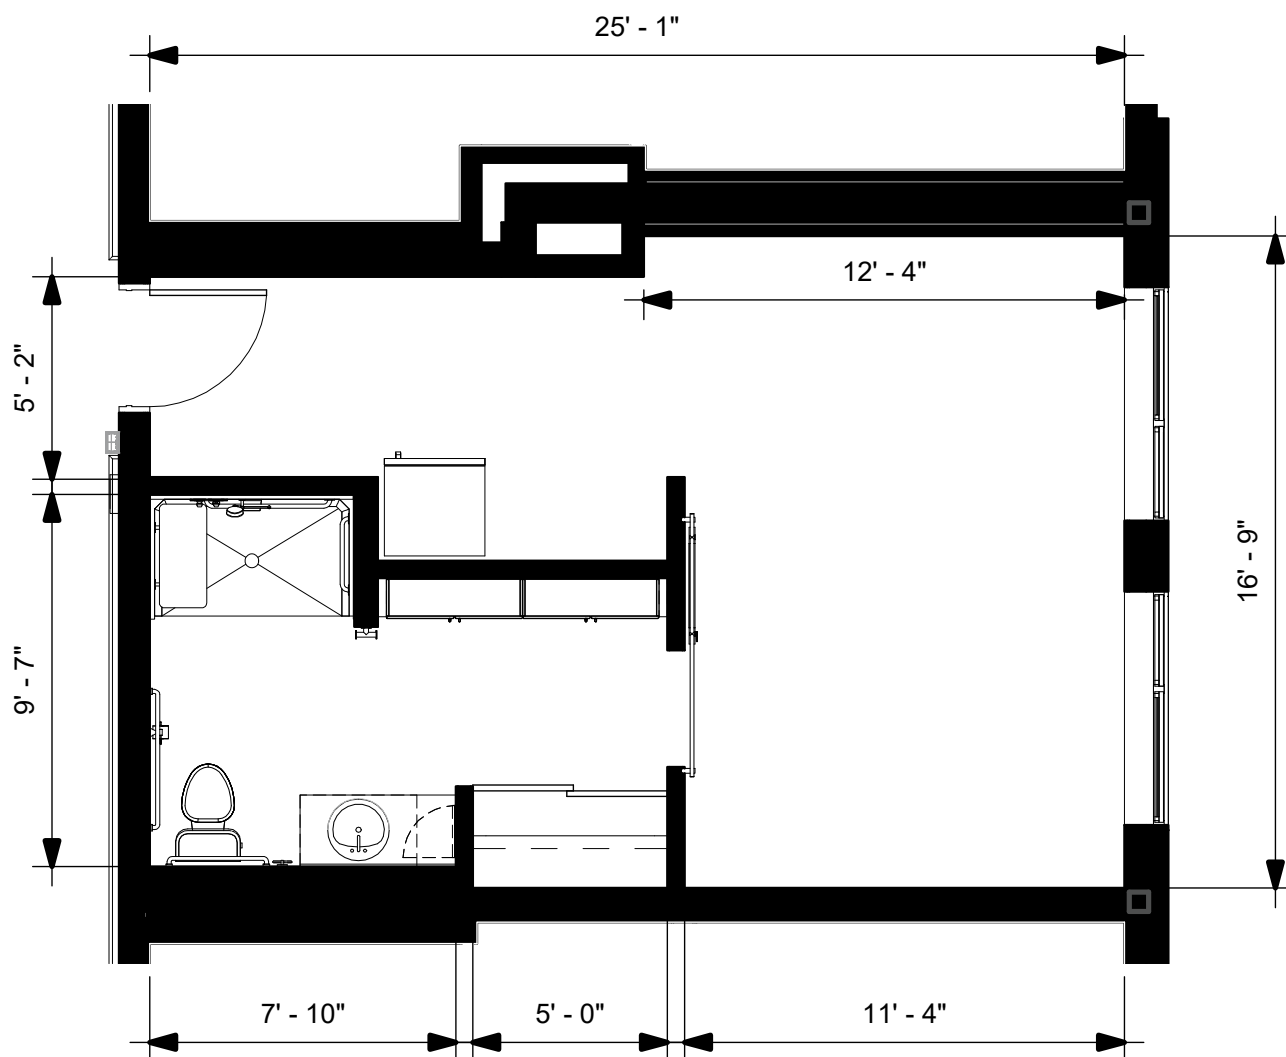

Assisted Living Studio 528 SQ FT

1380 South De Anza Blvd., San Jose, California 95129 | 669.295.6500 | MorningStarWestSanJose.com

Dimensions are for information only. Actual square footage may vary dependent upon location within building.