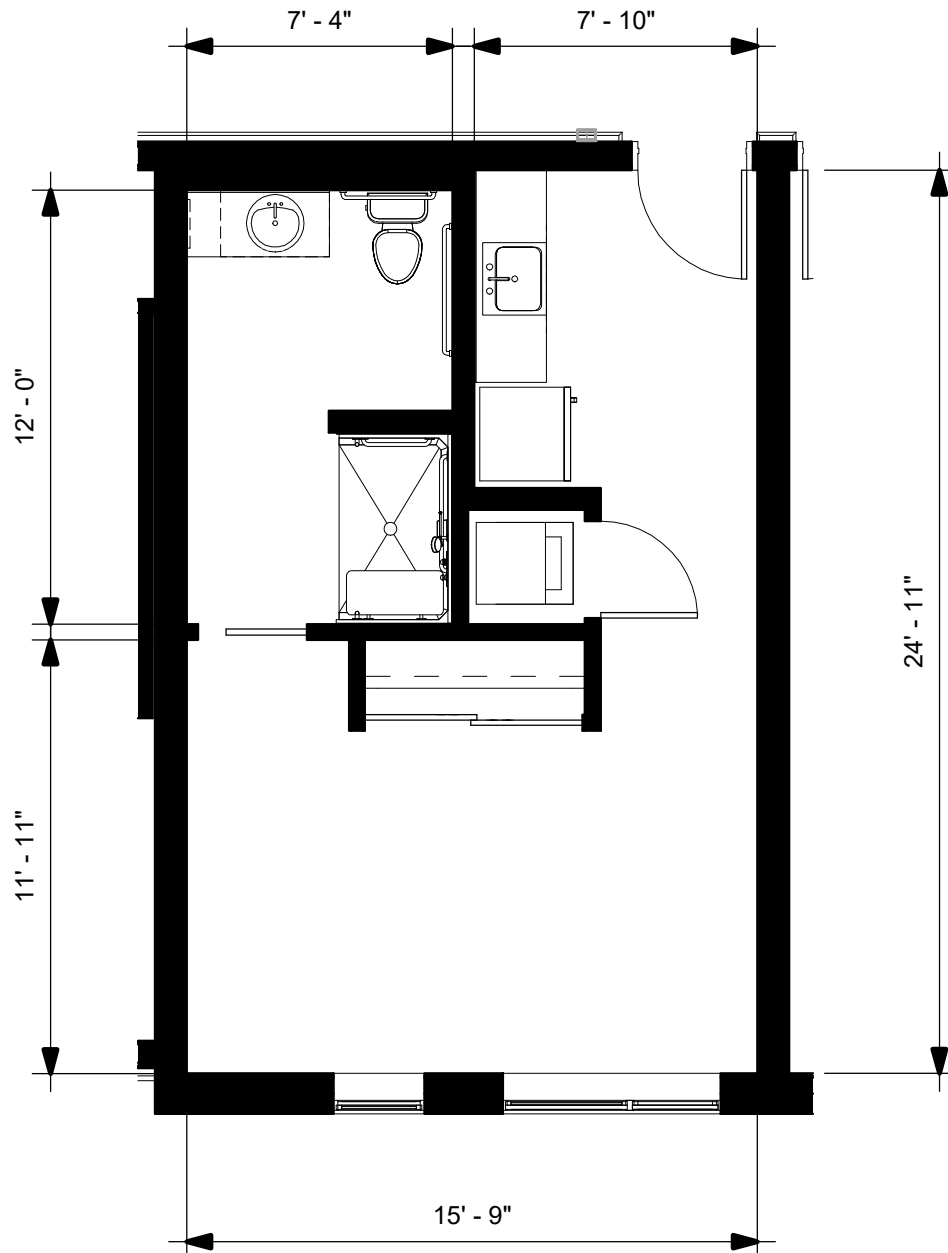

Style 1C
Suites 3103, 3105,
4103, 4105

Assisted Living Studio 434 SQ FT