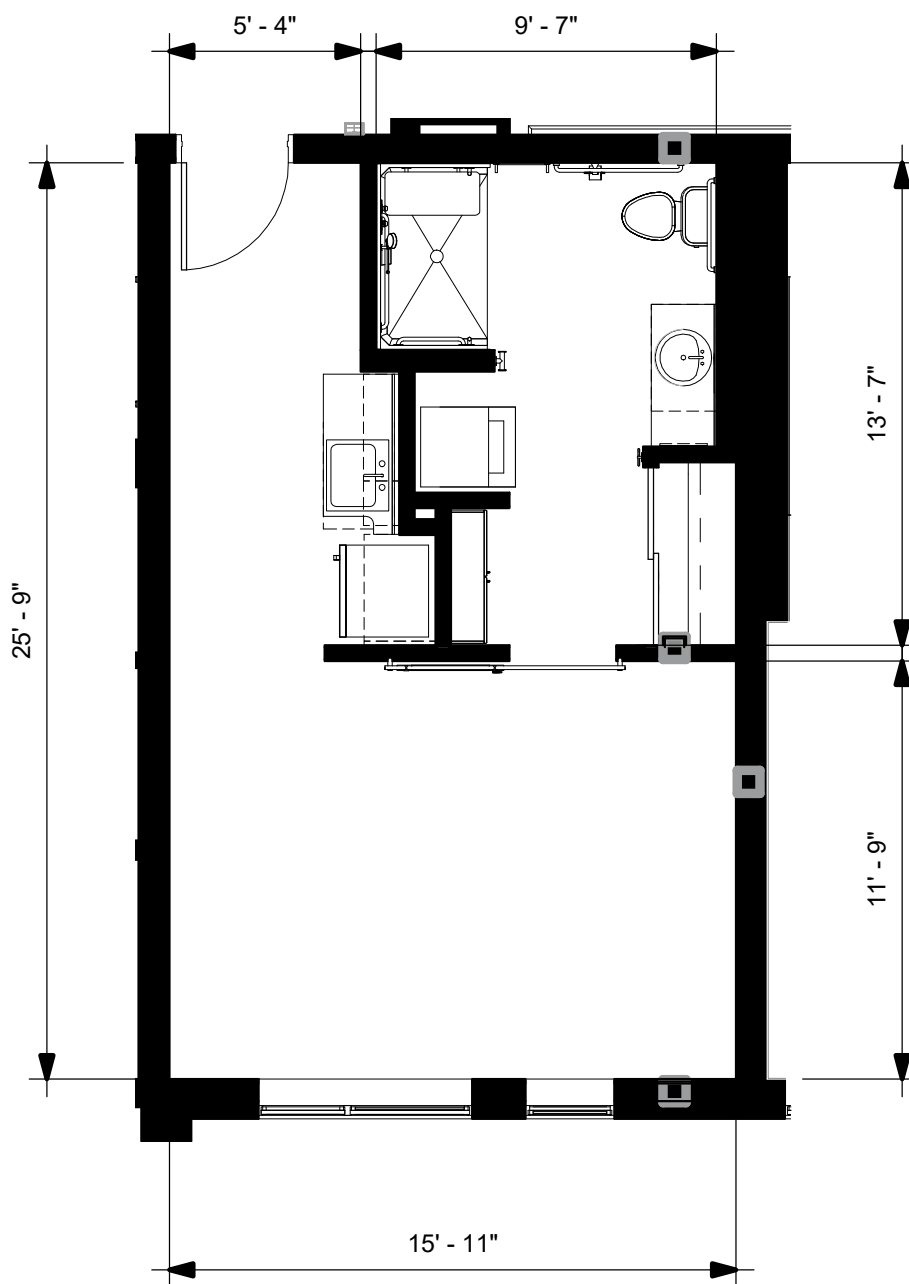

Assisted Living Studio 444 SQ FT

1380 South De Anza Blvd., San Jose, California 95129 | 669.295.6500 | MorningStarWestSanJose.com

Dimensions are for information only. Actual square footage may vary dependent upon location within building.