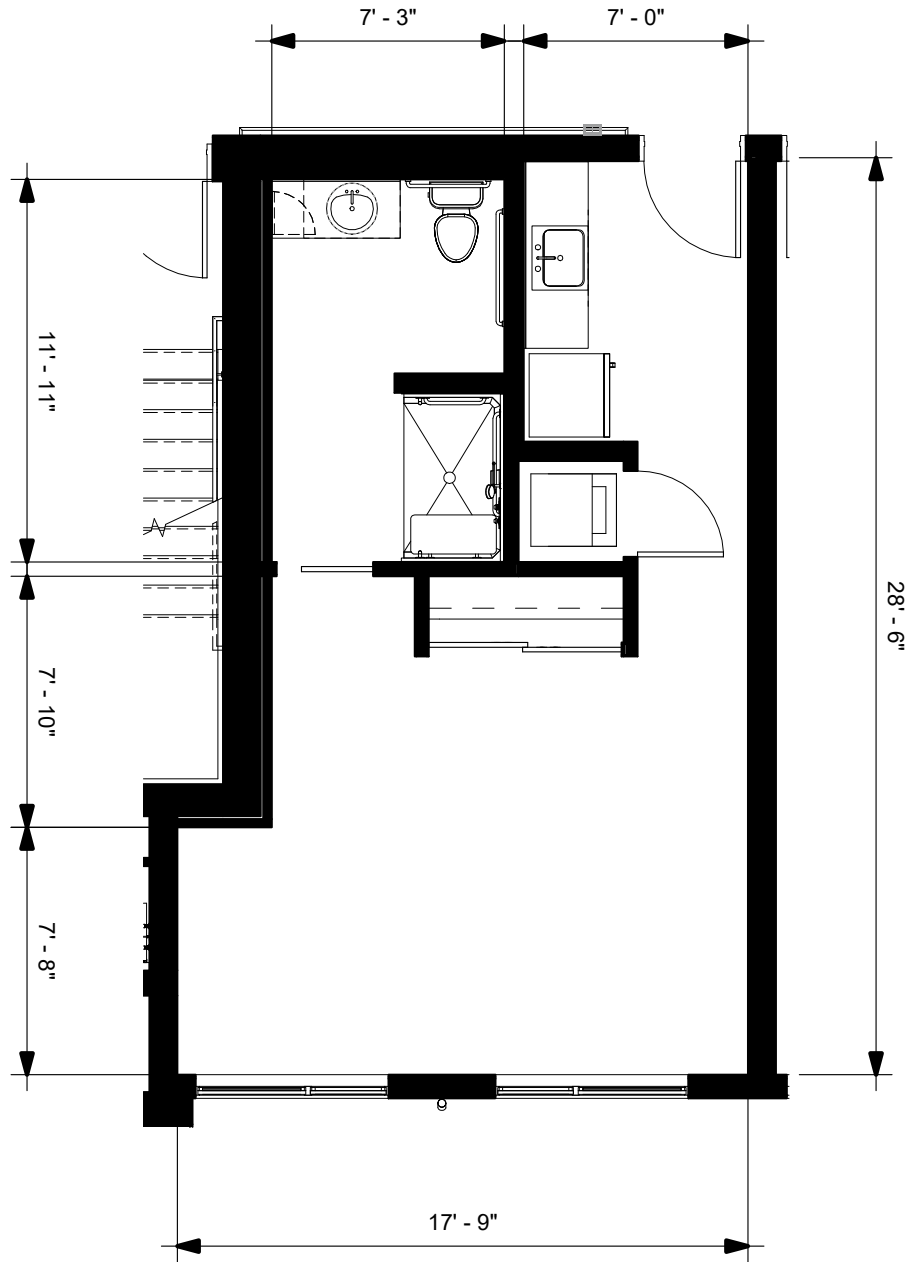

Assisted Living Studio 496 SQ FT

1380 South De Anza Blvd., San Jose, California 95129 | 669.295.6500 | MorningStarWestSanJose.com

Dimensions are for information only. Actual square footage may vary dependent upon location within building.