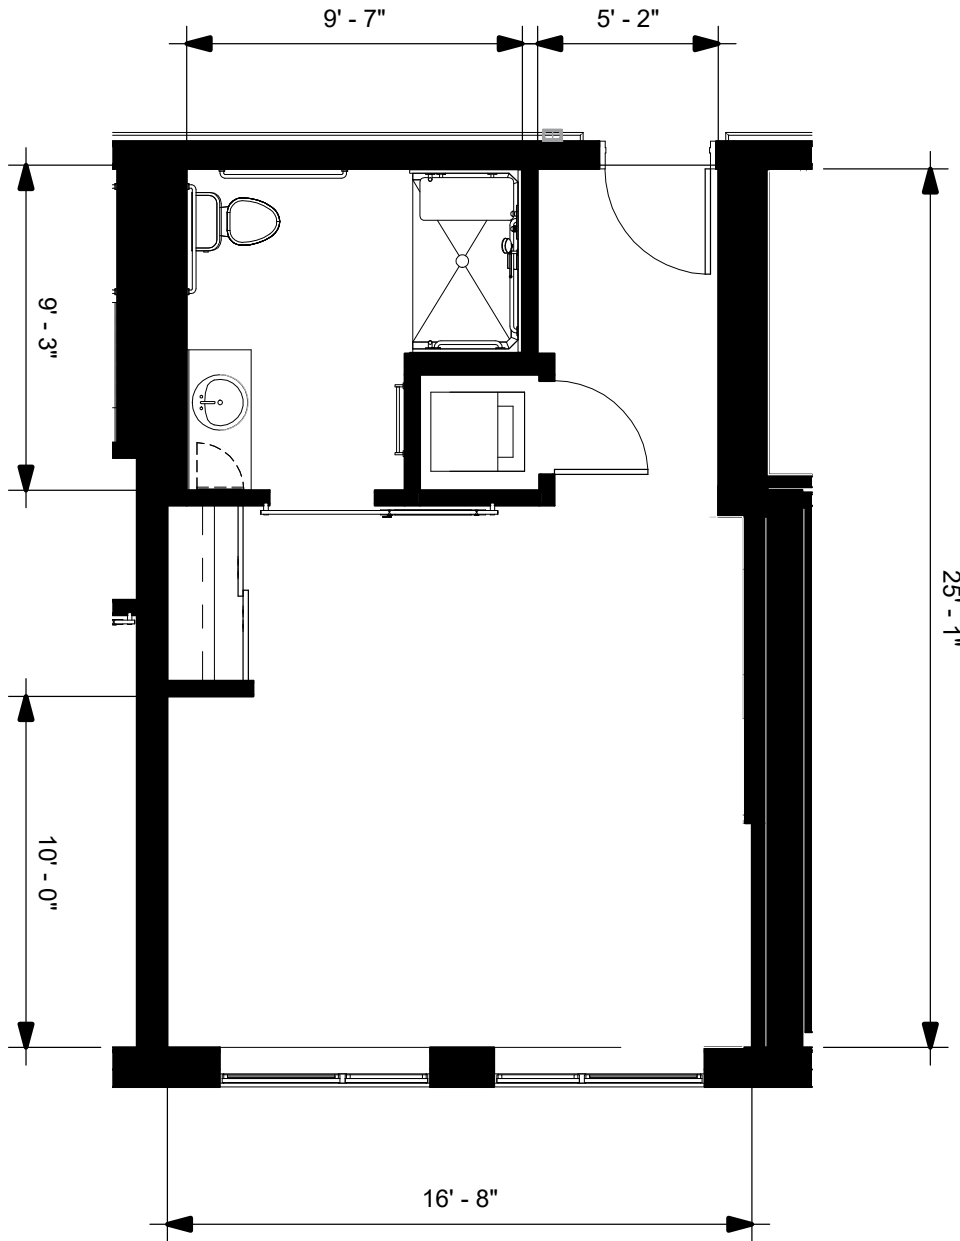

Assisted Living Studio 439 SQ FT

1380 South De Anza Blvd., San Jose, California 95129 | 669.295.6500 | MorningStarWestSanJose.com

Dimensions are for information only. Actual square footage may vary dependent upon location within building.