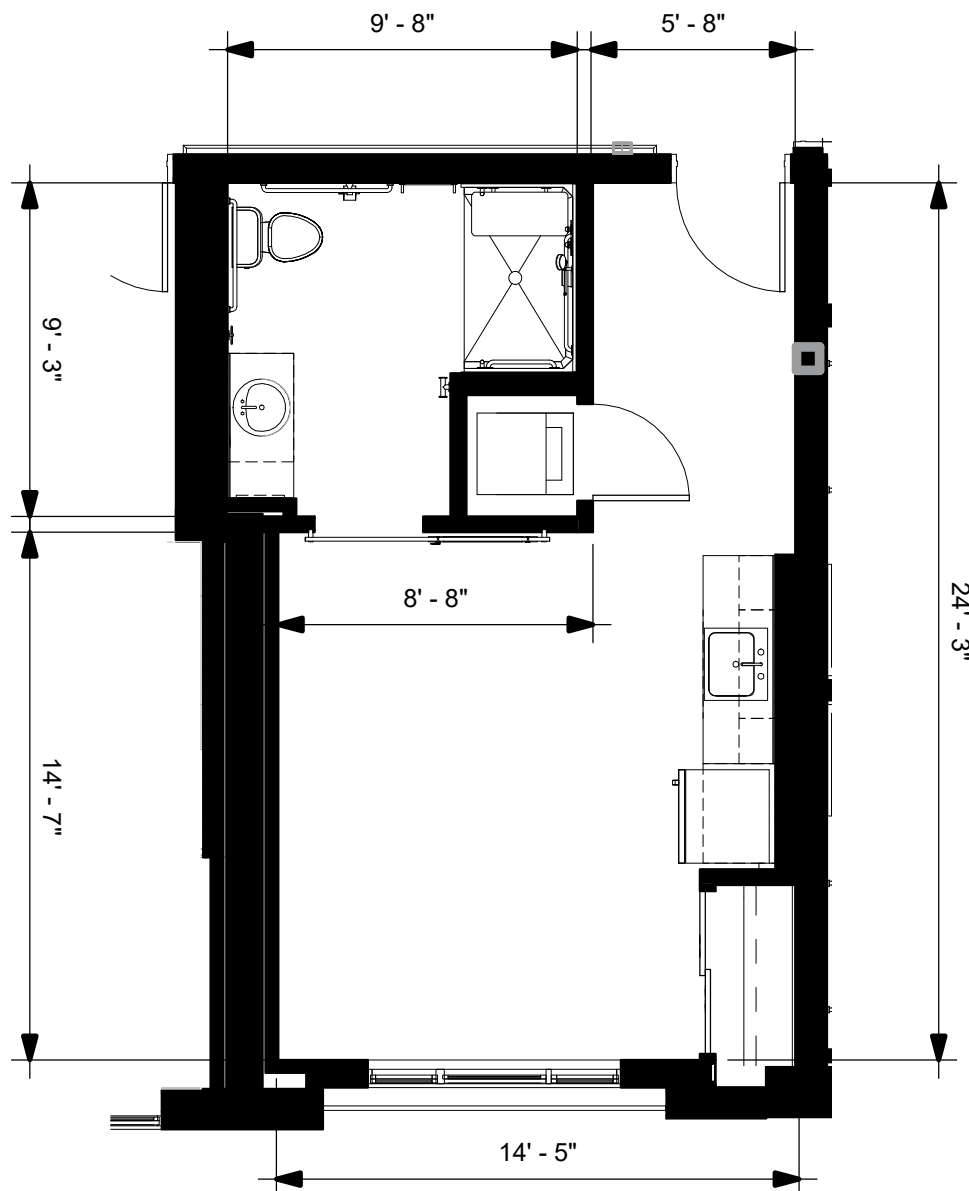

Assisted Living Studio 403 SQ FT

1380 South De Anza Blvd., San Jose, California 95129 | 669.295.6500 | MorningStarWestSanJose.com

Dimensions are for information only. Actual square footage may vary dependent upon location within building.