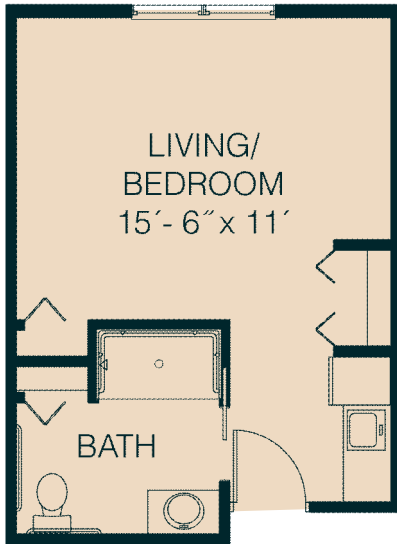

Assisted Living

Walnut
Studio 326 sq. ft.

Kirkwood
One-Bedroom
One-Bath
498 sq. ft.

Fairfax
Two-Bedroom
One-Bath
672 sq. ft.