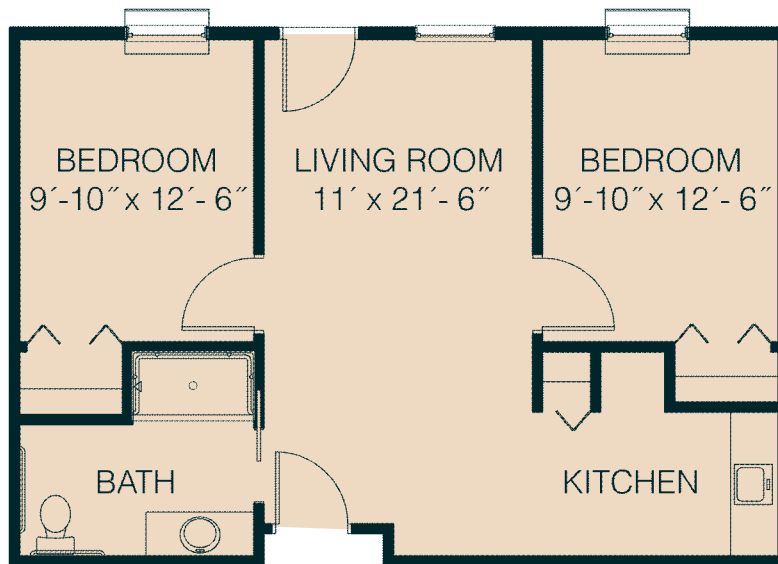

Assisted Living

Walnut
Studio 326 sq. ft.

Kirkwood
One-Bedroom
One-Bath
498 sq. ft.

Fairfax
Two-Bedroom
One-Bath
672 sq. ft.