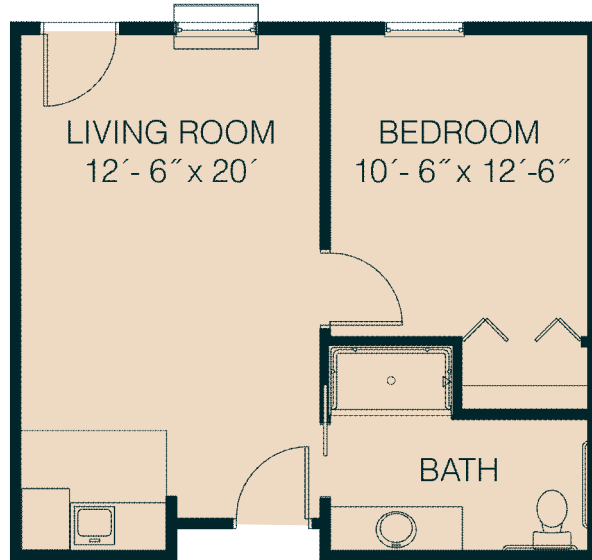

Assisted Living

Walnut
Studio 326 sq. ft.

Kirkwood
One-Bedroom
One-Bath
498 sq. ft.

Fairfax
Two-Bedroom
One-Bath
672 sq. ft.