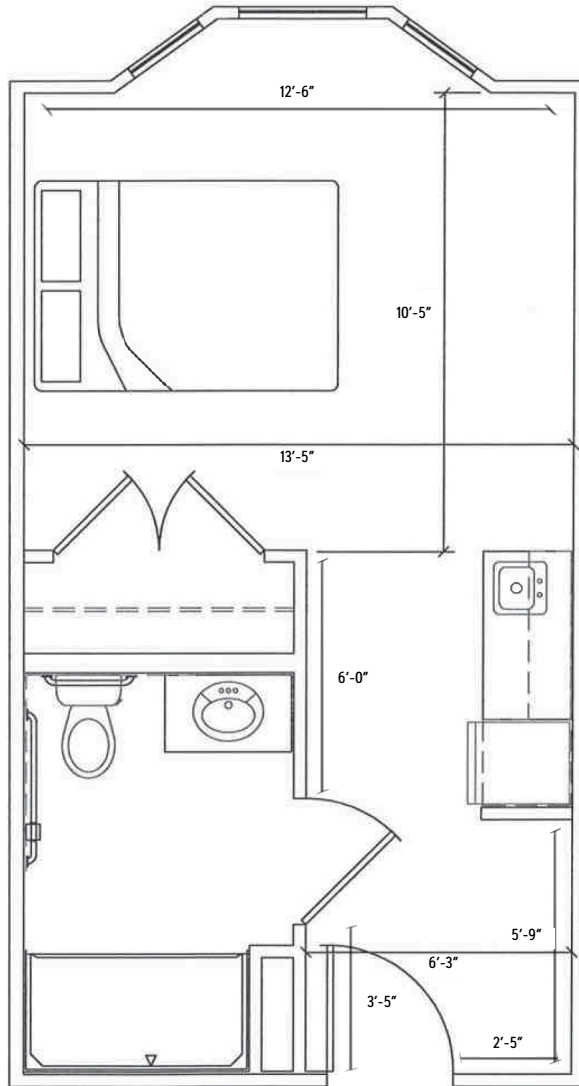

ADA | EQUAL HOUSING OPPORTUNITY

SUITE
218

Assisted Living Studio 326 SQ FT

18900 Mainstreet, Parker, CO 80134 | 303.841.1800 | MorningStarParker.com

Dimensions are for information only. Actual square footage may vary dependent upon location within building.

ADA | EQUAL HOUSING
OPPORTUNITY

SUITE
213

Assisted Living Studio 311 SQ FT

18900 Mainstreet, Parker, CO 80134 | 303.841.1800 | MorningStarParker.com

Dimensions are for information only. Actual square footage may vary dependent upon location within building.

ADA | EQUAL HOUSING
OPPORTUNITY

SUITE
220

Assisted Living Studio 311 SQ FT

18900 Mainstreet, Parker, CO 80134 | 303.841.1800 | MorningStarParker.com

Dimensions are for information only. Actual square footage may vary dependent upon location within building.