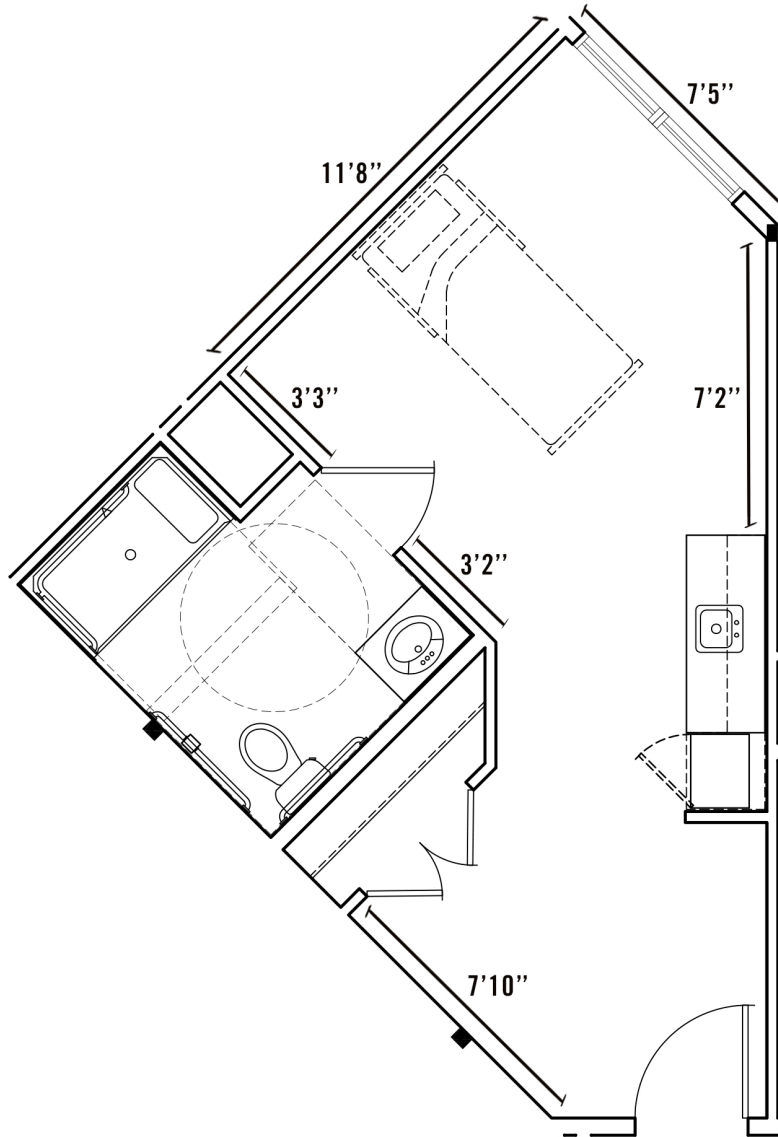

ADA | EQUAL HOUSING OPPORTUNITY

SUITE
141

Assisted Living
Studio 358 SQ FT

11000 S. Dransfeldt Road, Parker | 303.841.1800 | MorningStarParker.com

Dimensions are for information only. Actual square footage may vary dependent upon location within building.

ADA | EQUAL HOUSING OPPORTUNITY

SUITE
218

Assisted Living Studio 326 SQ FT

18900 Mainstreet, Parker, CO 80134 | 303.841.1800 | MorningStarParker.com

Dimensions are for information only. Actual square footage may vary dependent upon location within building.