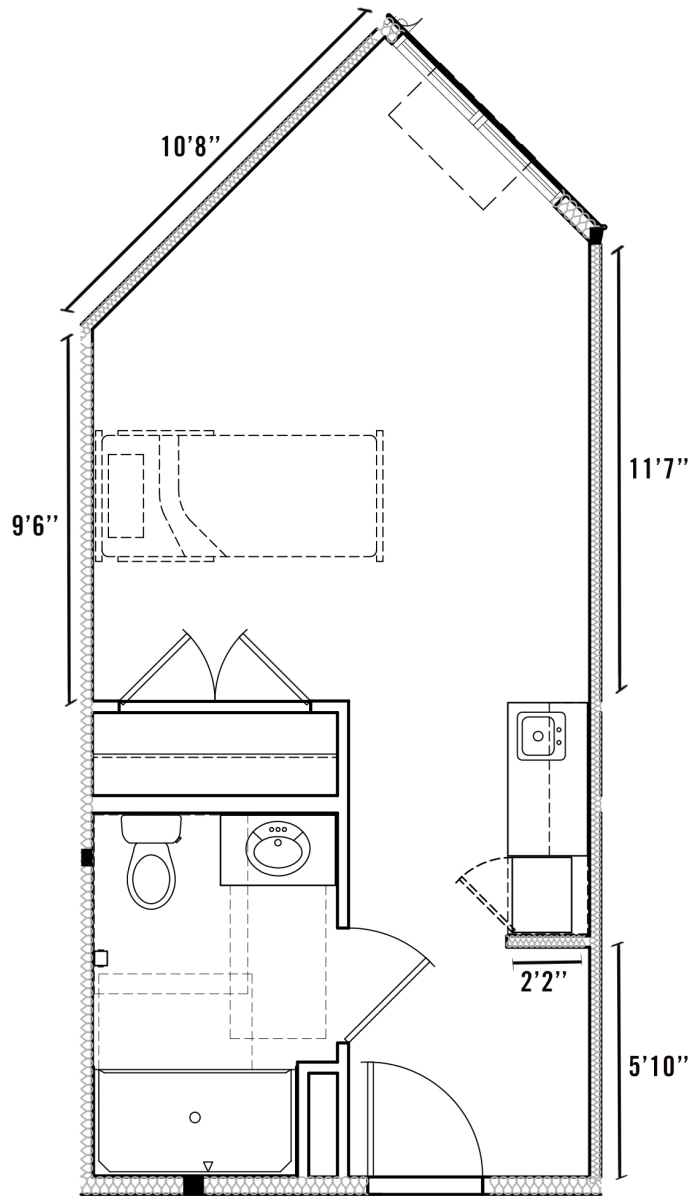

SUITE
102

Assisted Living
Studio 338 SQ FT

18900 Mainstreet, Parker, CO 80134 | 303.841.1800 | MorningStarParker.com

Dimensions are for information only. Actual square footage may vary dependent upon location within building.

ADA | EQUAL HOUSING OPPORTUNITY