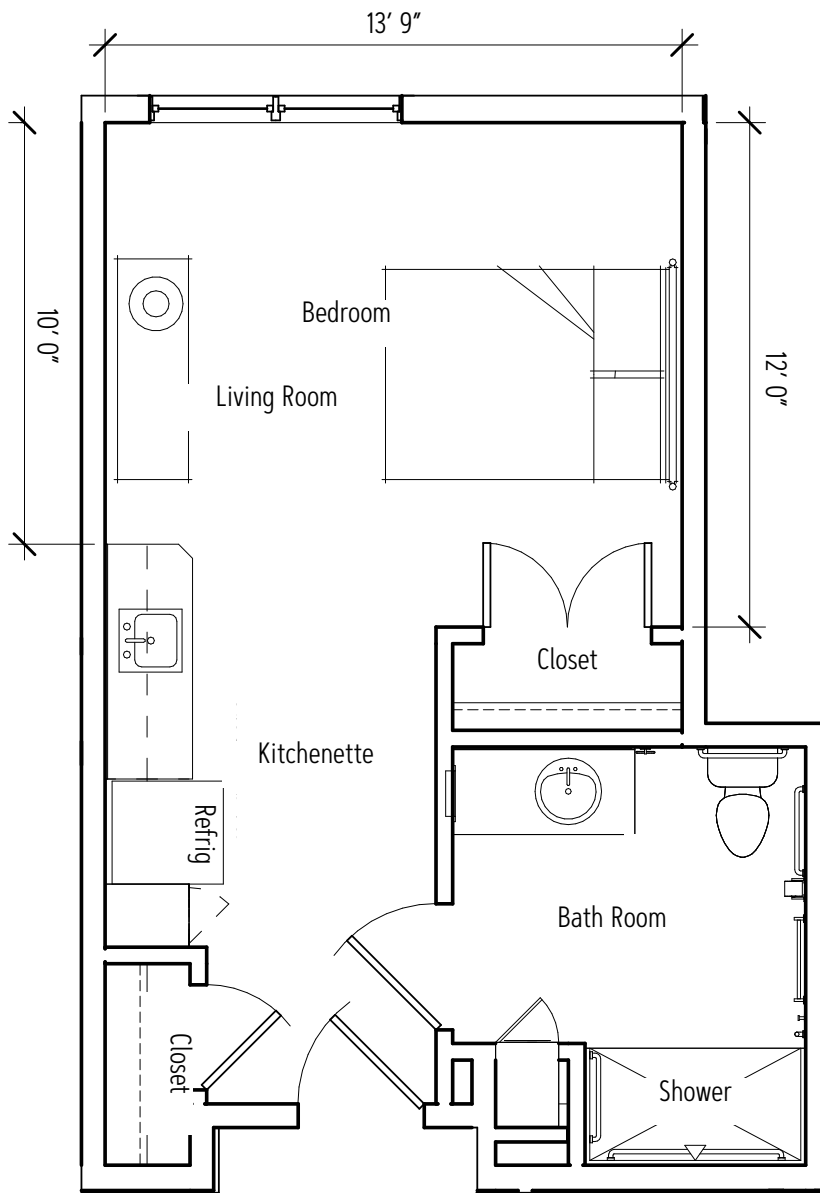

SUITE
141

Assisted Living
Studio 358 SQ FT

11000 S. Dransfeldt Road, Parker | 303.841.1800 | MorningStarParker.com

Dimensions are for information only. Actual square footage may vary dependent upon location within building.

ADA | EQUAL HOUSING OPPORTUNITY