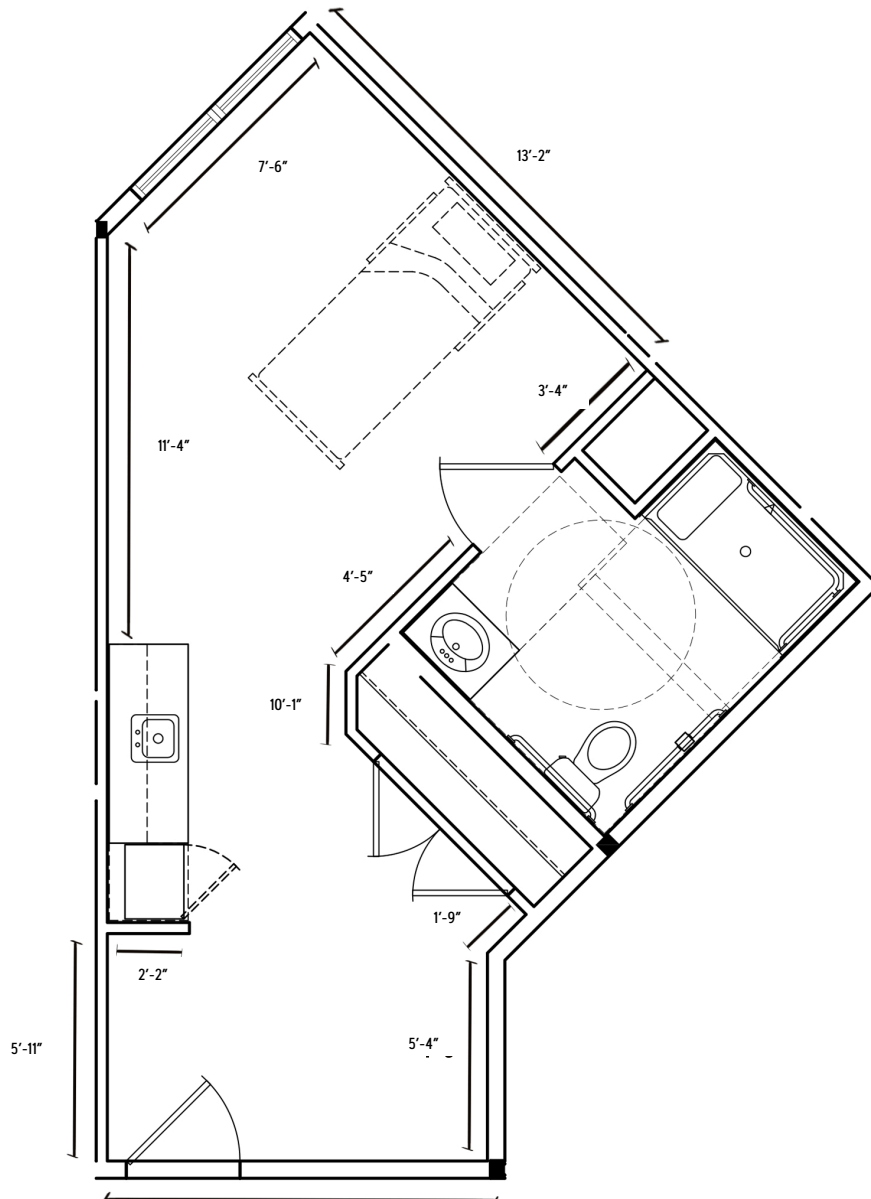

SUITE
211

Assisted Living Studio 316 SQ FT

18900 Mainstreet, Parker, CO 80134 | 303.841.1800 | MorningStarParker.com

Dimensions are for information only. Actual square footage may vary dependent upon location within building.

ADA | EQUAL HOUSING
OPPORTUNITY