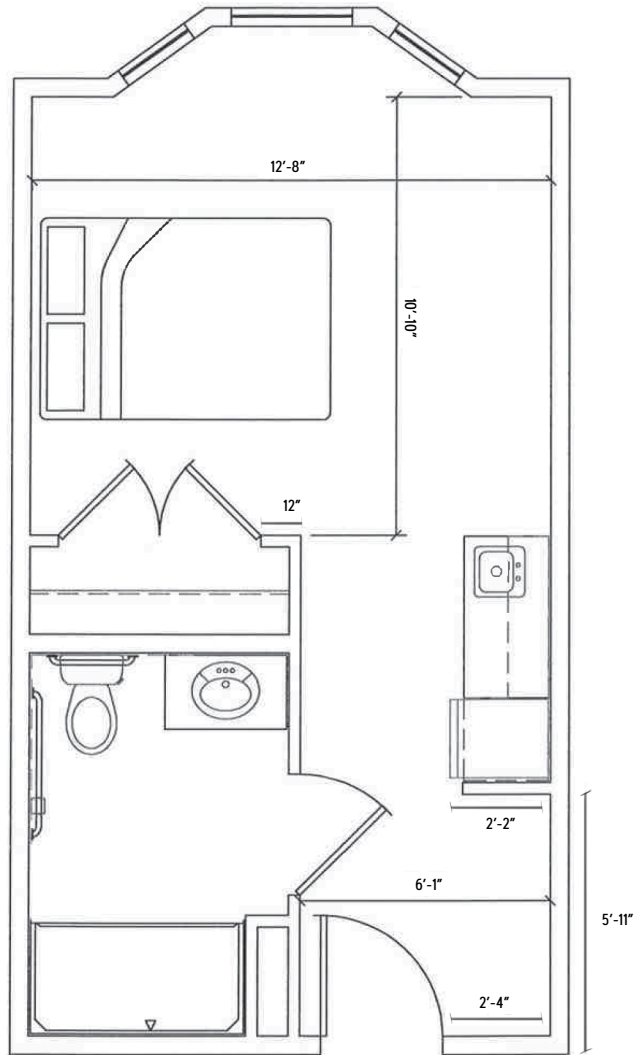

ADA | EQUAL HOUSING
OPPORTUNITY

SUITE

106
206
233

Assisted Living
Studio 364 SQ FT

18900 Mainstreet, Parker, CO 80134 | 303.841.1800 | MorningStarParker.com

Dimensions are for information only. Actual square footage may vary dependent upon location within building.

ADA | EQUAL HOUSING
OPPORTUNITY

SUITE
 108
 208
 231

Assisted Living
Studio 364 SQ FT

18900 Mainstreet, Parker, CO 80134 | 303.841.1800 | MorningStarParker.com

Dimensions are for information only. Actual square footage may vary dependent upon location within building.