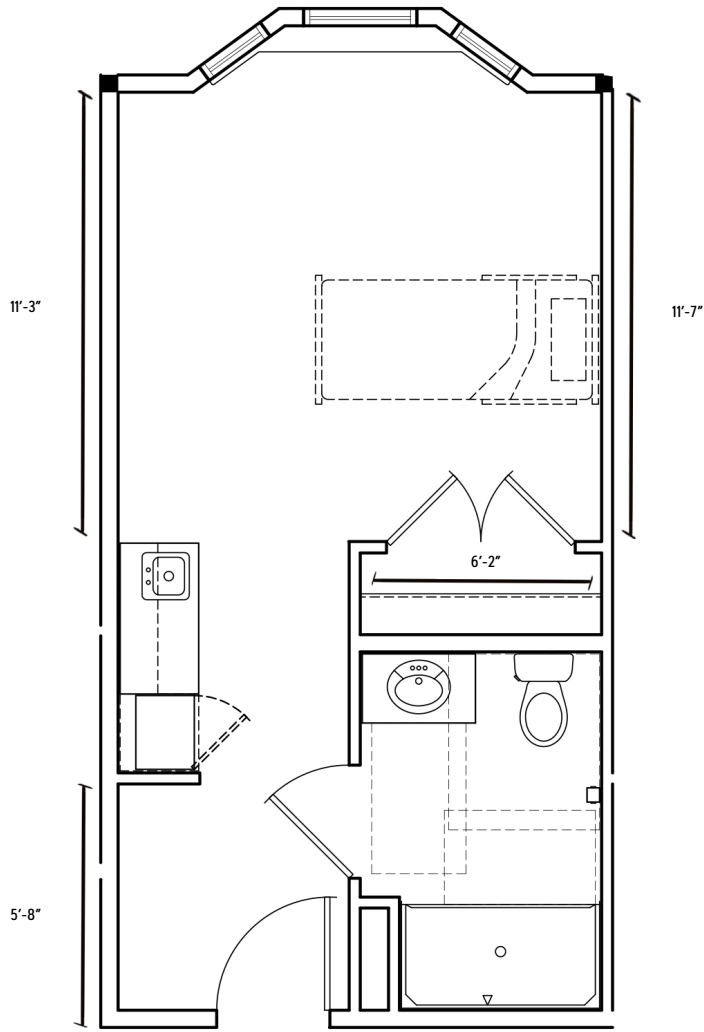

SUITE
229

Assisted Living
Studio 319 SQ FT

18900 Mainstreet, Parker, CO 80134 | 303.841.1800 | MorningStarParker.com

Dimensions are for information only. Actual square footage may vary dependent upon location within building.

ADA | EQUAL HOUSING OPPORTUNITY