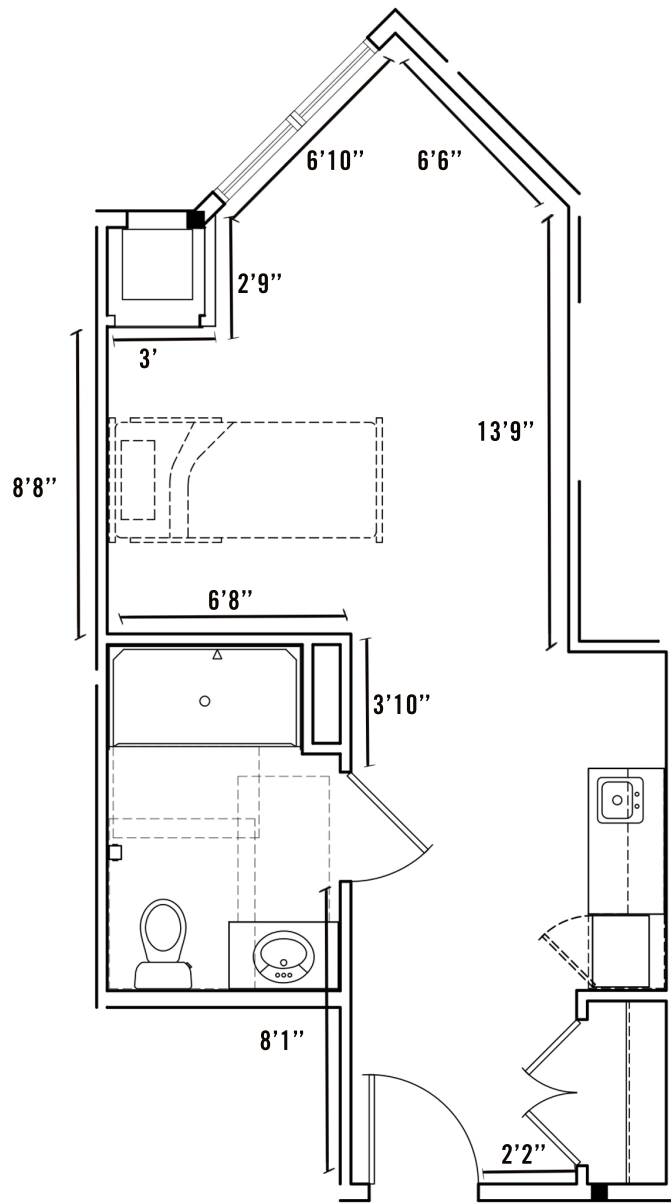

SUITE
201

Assisted Living
Studio 360 SQ FT

18900 Mainstreet, Parker, CO 80134 | 303.841.1800 | MorningStarParker.com

Dimensions are for information only. Actual square footage may vary dependent upon location within building.

ADA EQUAL HOUSING OPPORTUNITY