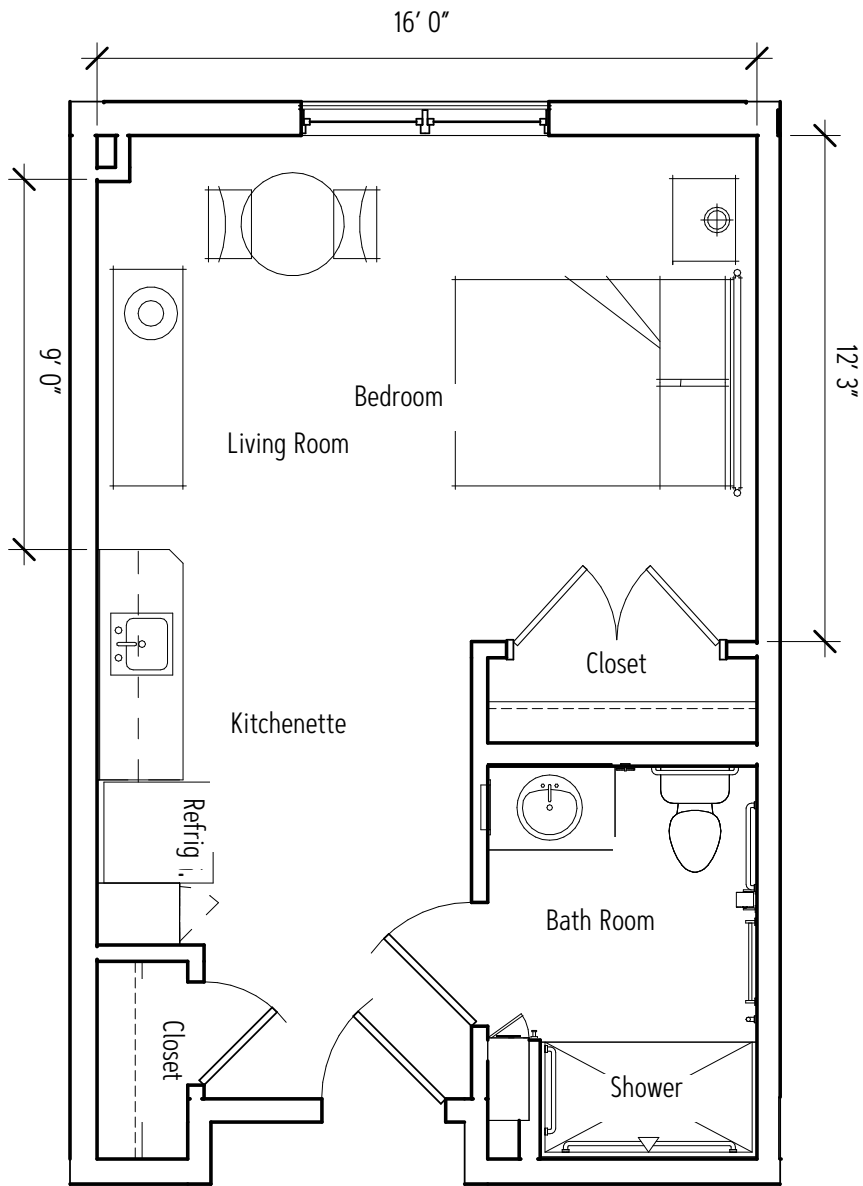

SUITE

- 122
- 132
- 143
- 146
- 218
- 232
- 246