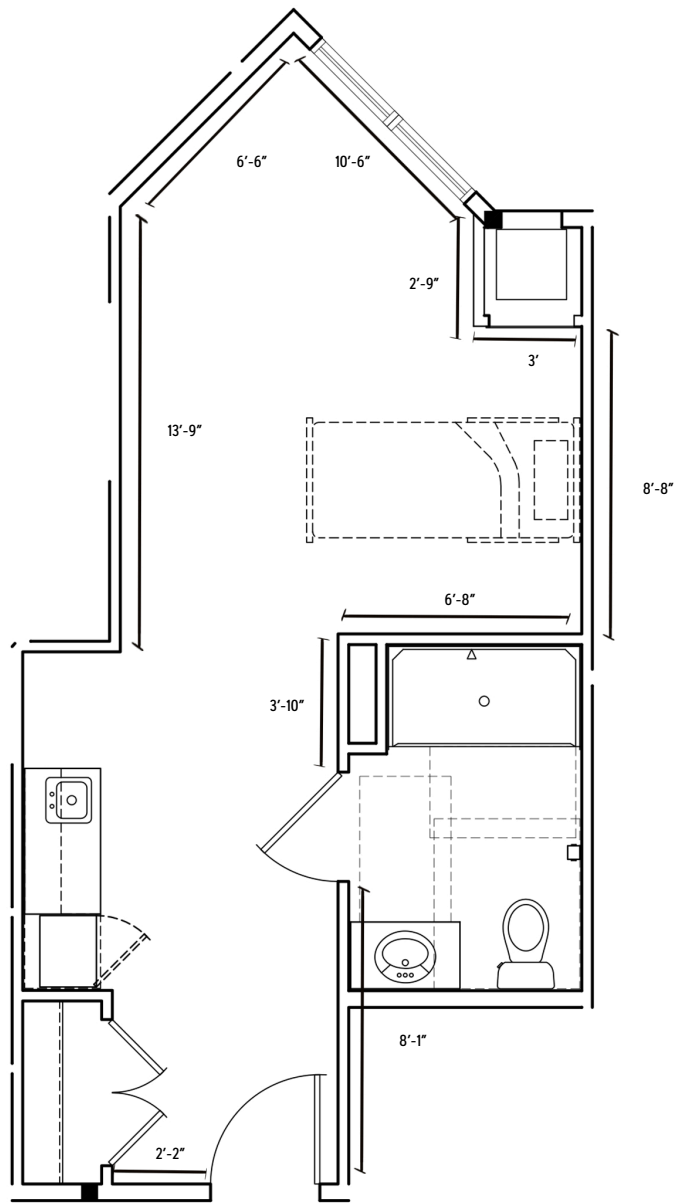

SUITE
228

Assisted Living Studio 360 SQ FT

18900 Mainstreet, Parker, CO 80134 | 303.841.1800 | MorningStarParker.com

Dimensions are for information only. Actual square footage may vary dependent upon location within building.

ADA | EQUAL HOUSING
OPPORTUNITY