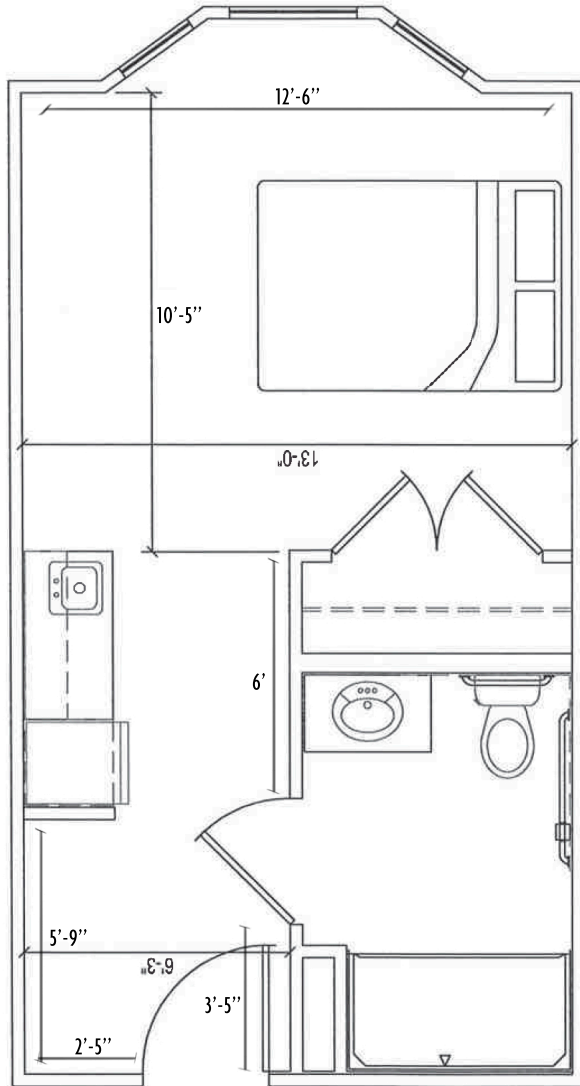

ADA | EQUAL HOUSING OPPORTUNITY

SUITE
218

Assisted Living Studio 326 SQ FT

18900 Mainstreet, Parker, CO 80134 | 303.841.1800 | MorningStarParker.com

Dimensions are for information only. Actual square footage may vary dependent upon location within building.

ADA | EQUAL HOUSING
OPPORTUNITY

SUITE
213

Assisted Living Studio 311 SQ FT

18900 Mainstreet, Parker, CO 80134 | 303.841.1800 | MorningStarParker.com

Dimensions are for information only. Actual square footage may vary dependent upon location within building.