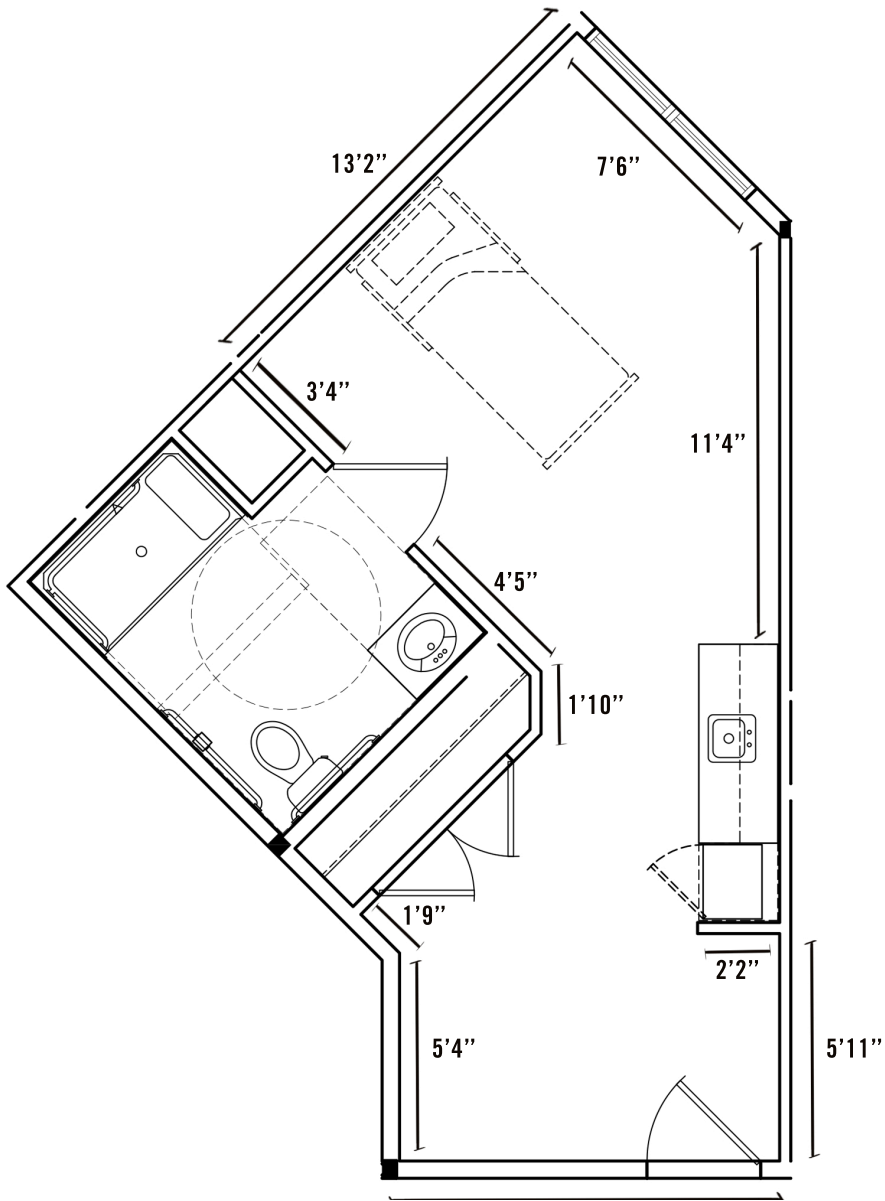

SUITE
202

Assisted Living Studio 311 SQ FT

18900 Mainstreet, Parker, CO 80134 | 303.841.1800 | MorningStarParker.com

Dimensions are for information only. Actual square footage may vary dependent upon location within building.

ADA | EQUAL HOUSING
OPPORTUNITY