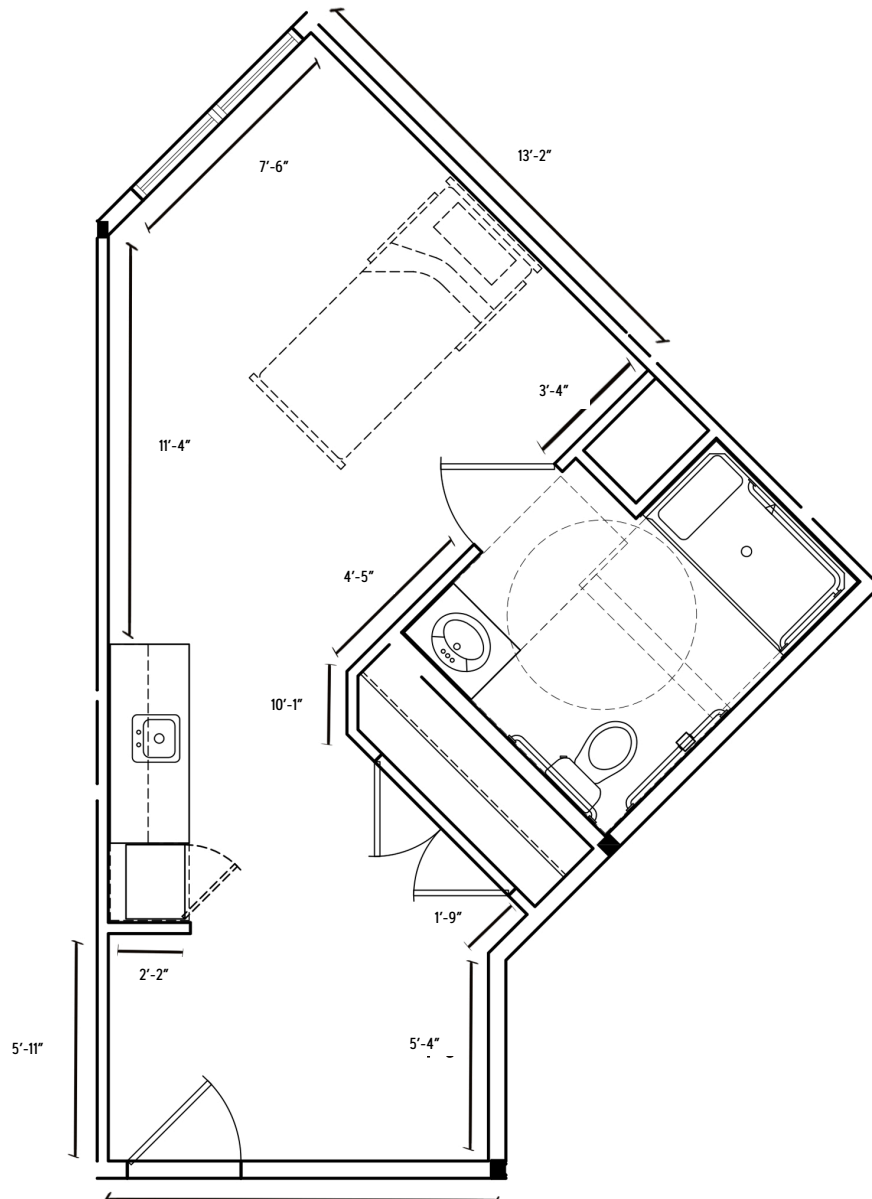

SUITE
227

Assisted Living Studio 366 SQ FT

18900 Mainstreet, Parker, CO 80134 | 303.841.1800 | MorningStarParker.com

Dimensions are for information only. Actual square footage may vary dependent upon location within building.

ADA | EQUAL HOUSING
OPPORTUNITY