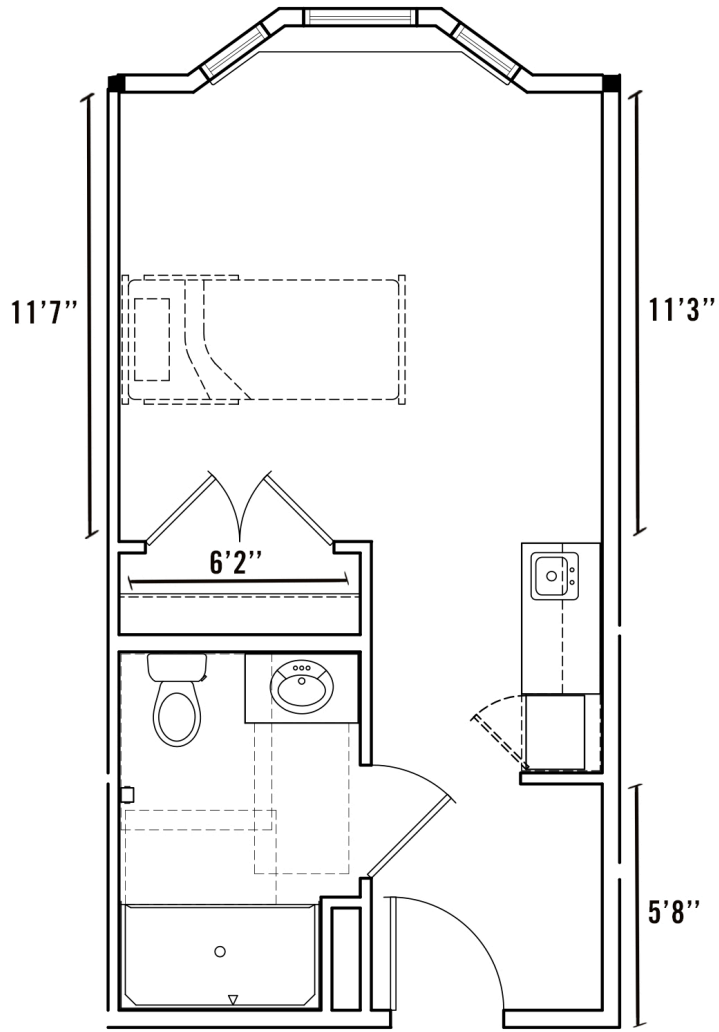

SUITE
104
204