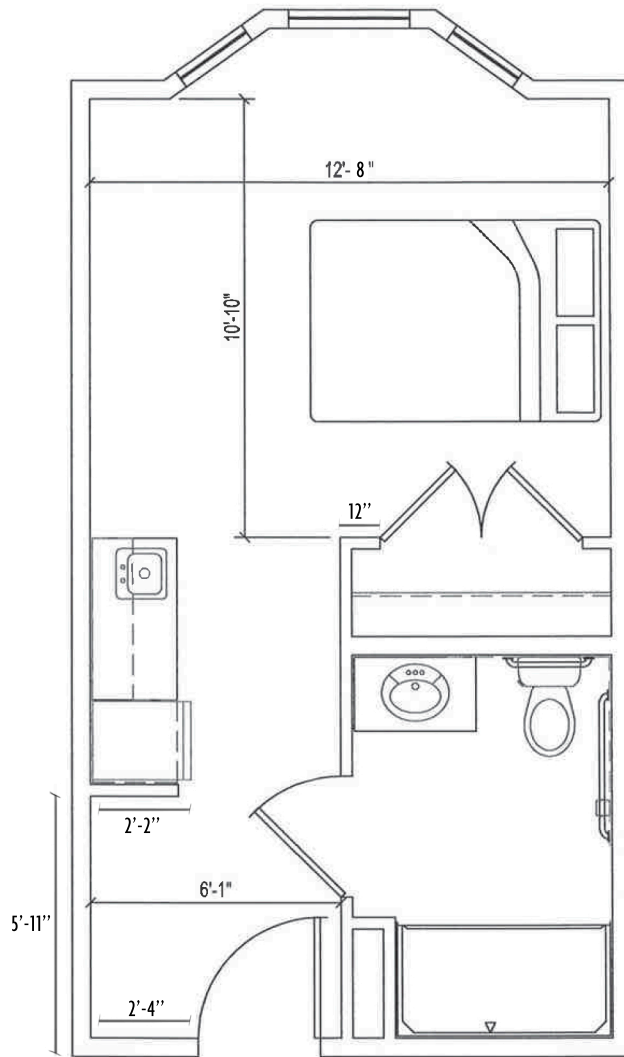

ADA | EQUAL HOUSING
OPPORTUNITY

SUITE
213

Assisted Living Studio 311 SQ FT

18900 Mainstreet, Parker, CO 80134 | 303.841.1800 | MorningStarParker.com

Dimensions are for information only. Actual square footage may vary dependent upon location within building.

ADA | EQUAL HOUSING
OPPORTUNITY

SUITE
220

Assisted Living Studio 311 SQ FT

18900 Mainstreet, Parker, CO 80134 | 303.841.1800 | MorningStarParker.com

Dimensions are for information only. Actual square footage may vary dependent upon location within building.

ADA | EQUAL HOUSING
OPPORTUNITY

SUITE

106
206
233

Assisted Living
Studio 364 SQ FT

18900 Mainstreet, Parker, CO 80134 | 303.841.1800 | MorningStarParker.com

Dimensions are for information only. Actual square footage may vary dependent upon location within building.