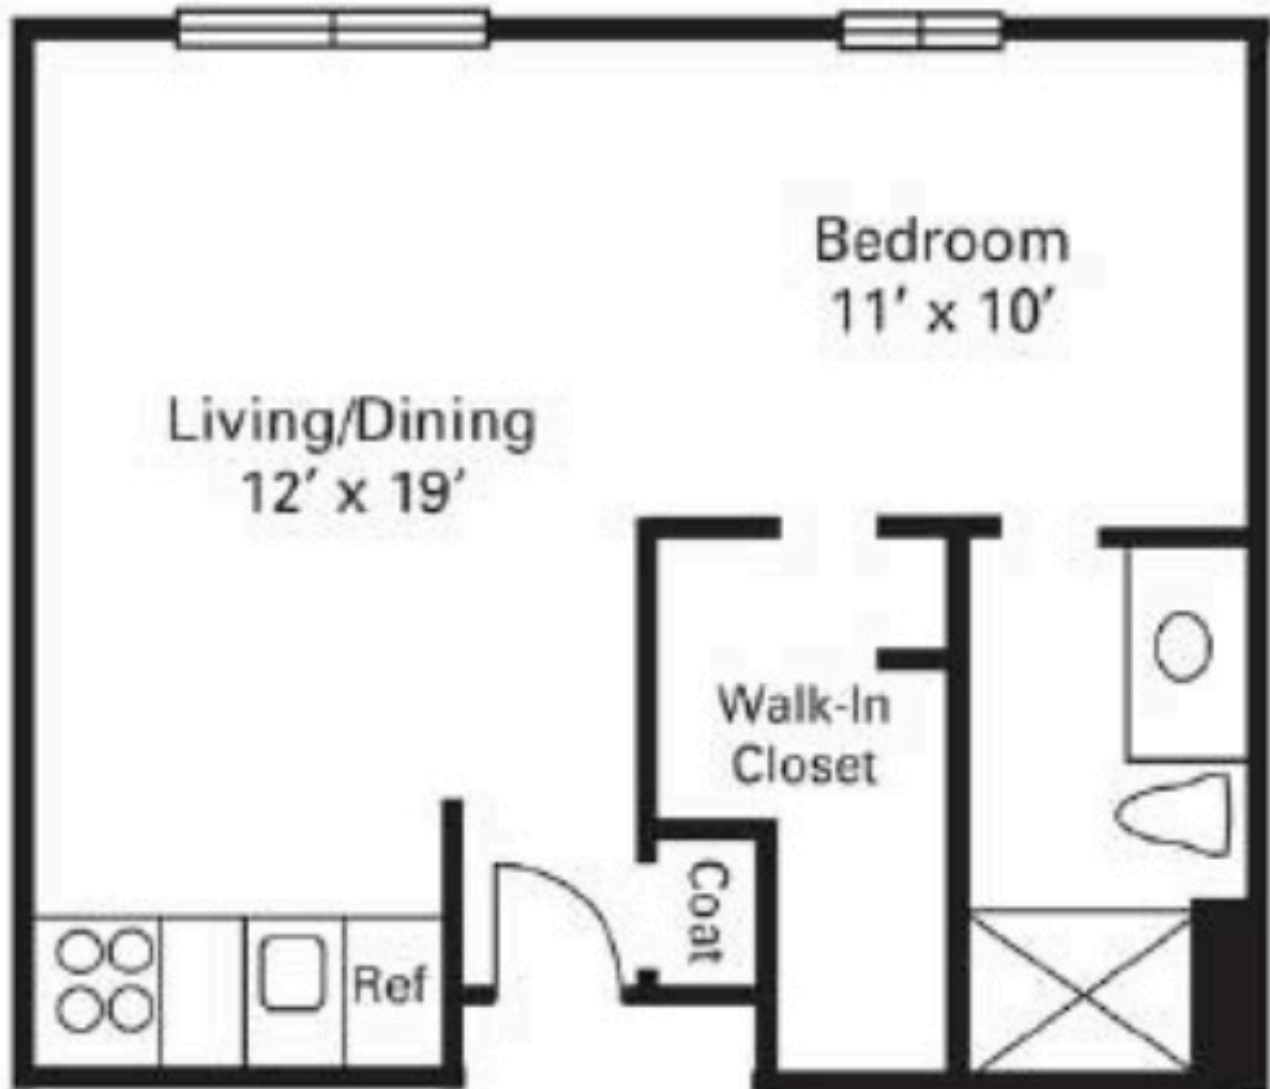

## Floor Plan A

6650 West Flamingo Road Las Vegas, NV 89103-6002

**702-728-4668**

Designs are approximate. Floor plans may vary.

Desert Springs

→ SENIOR LIVING ←

## Floor Plan B

6650 West Flamingo Road Las Vegas, NV 89103-6002

**702-728-4668**

Designs are approximate. Floor plans may vary.

Desert Springs

→ SENIOR LIVING ←