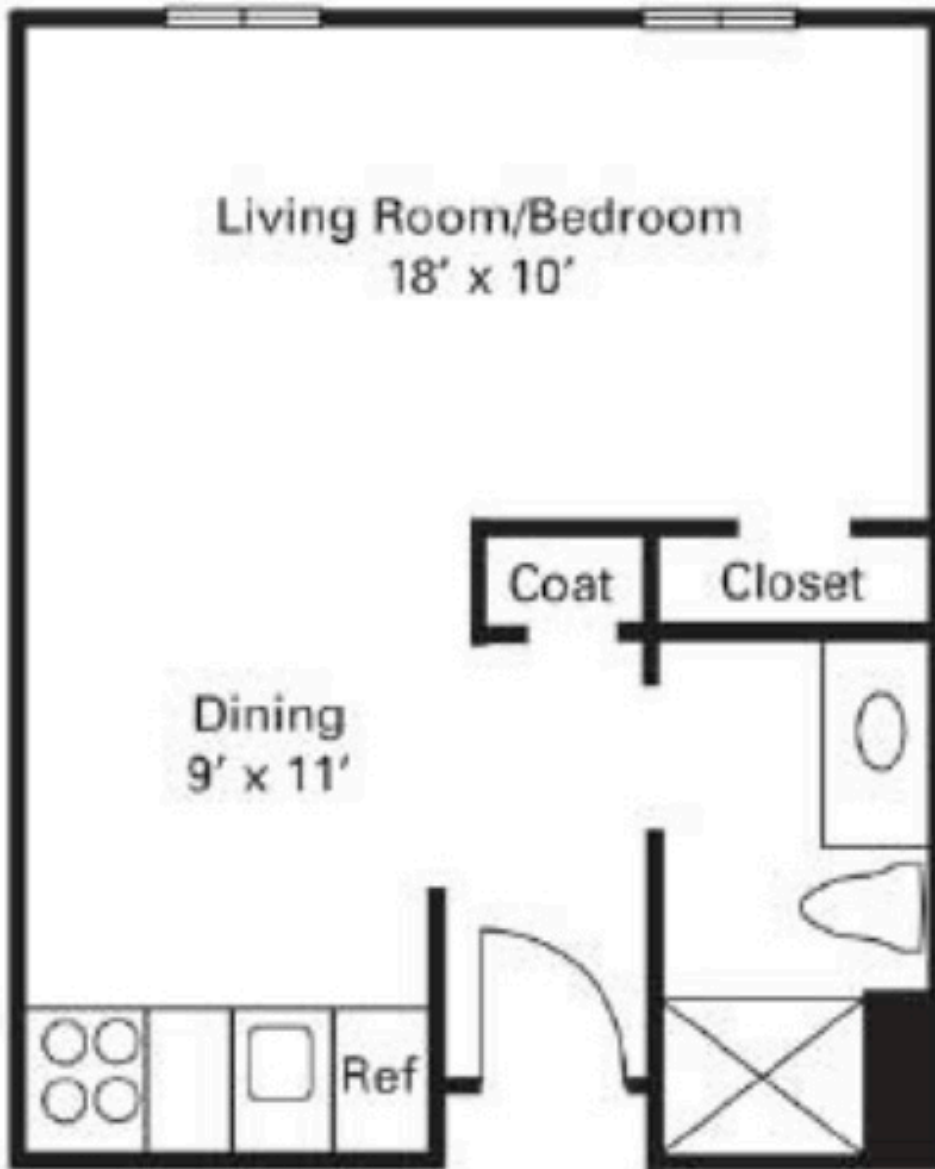

## Floor Plan A

6650 West Flamingo Road Las Vegas, NV 89103-6002

**702-728-4668**

Designs are approximate. Floor plans may vary.

Desert Springs

→ SENIOR LIVING ←