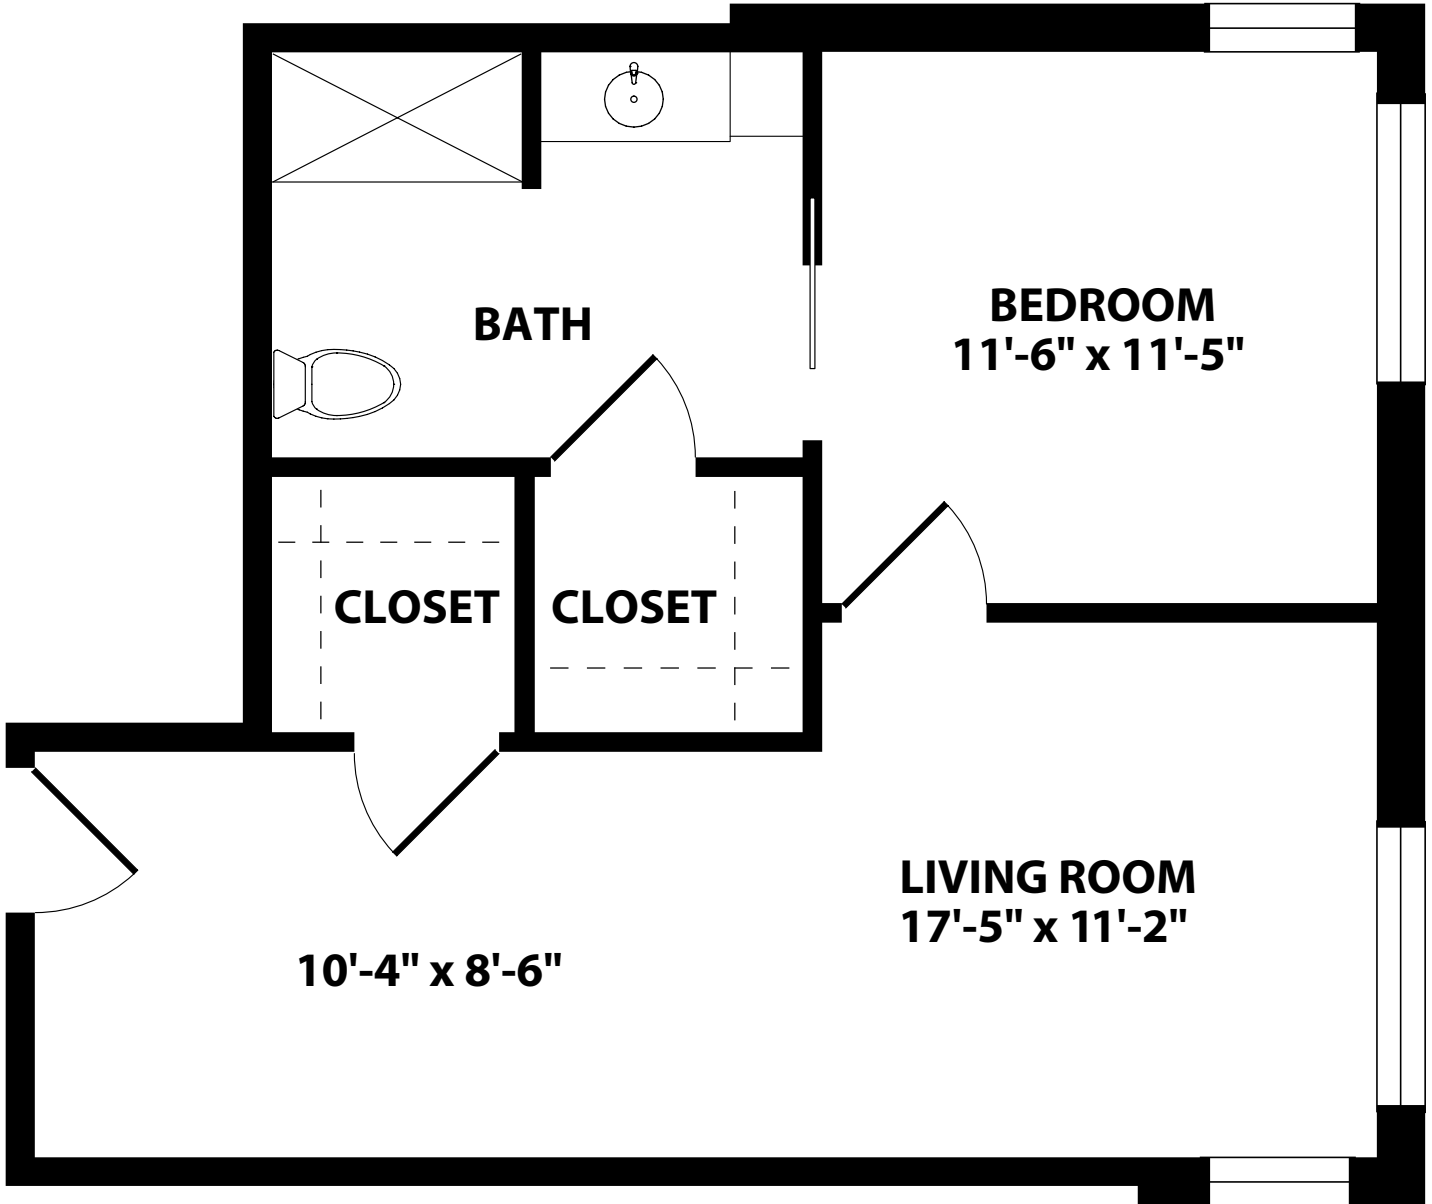

THE TERRACE
MEMORY SUPPORT

PRIMROSE

1 BEDROOM WITH 1 BATHROOM (FLOOR 2) | 597 SQ. FT.

PRESBYTERIAN
VILLAGE NORTH
FOREFRONT LIVING

Size and dimensions may vary

8600 Skyline Drive | Dallas, TX 75243 | (214) 355-9001 | PresVillageNorth.org