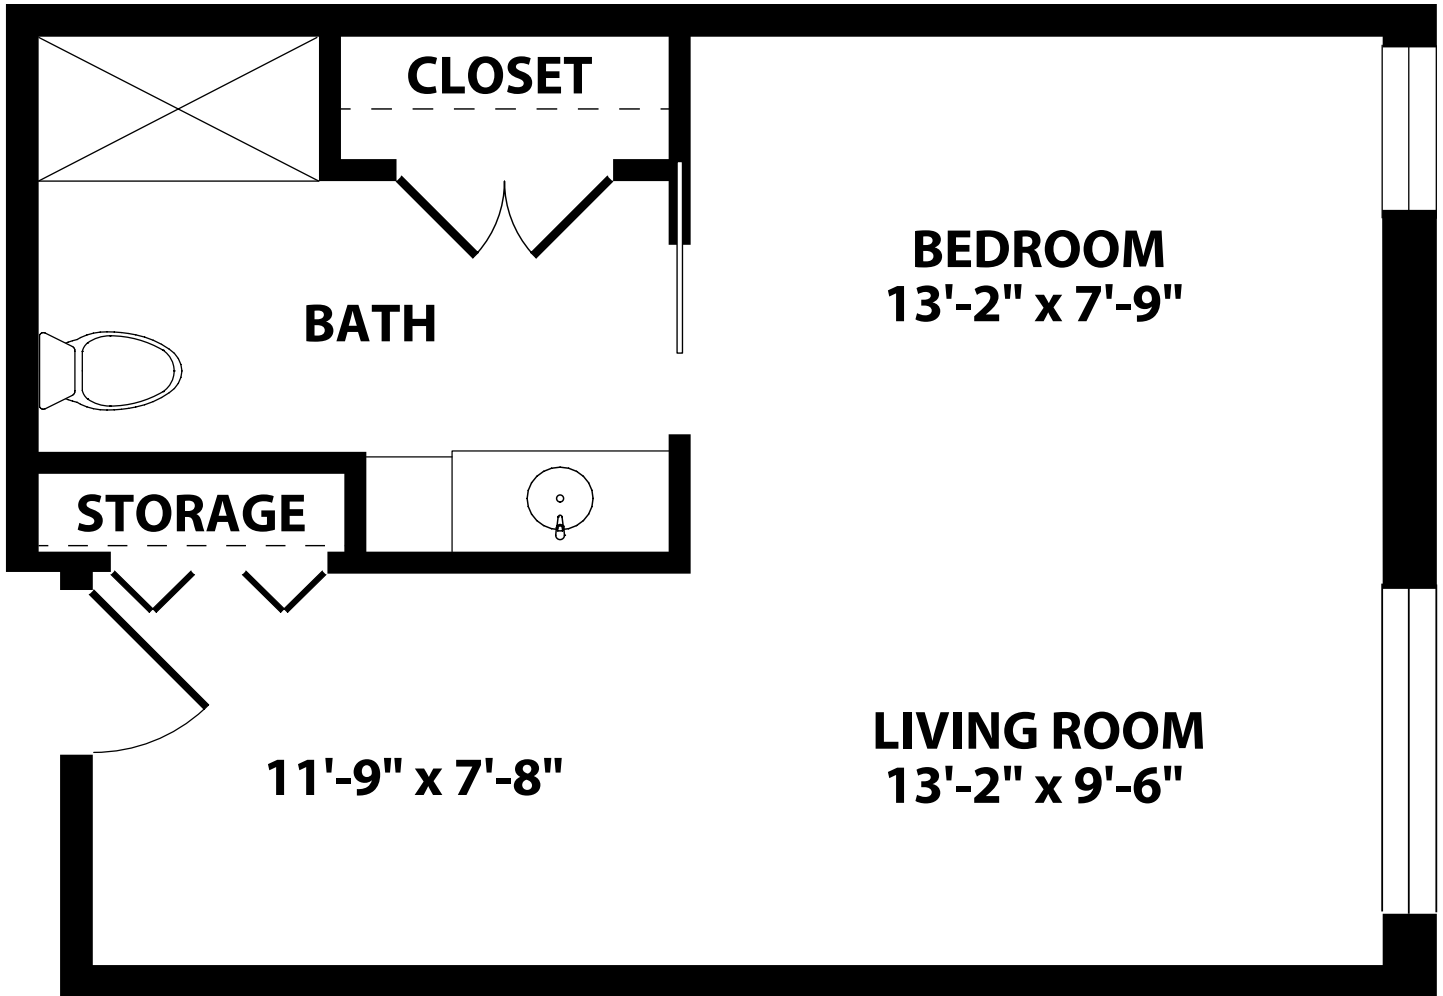

THE TERRACE
MEMORY SUPPORT

BLUEBONNET

STUDIO WITH 1 BATHROOM (FLOOR 2) | 448 SQ. FT.

PRESBYTERIAN
VILLAGE NORTH
FOREFRONT LIVING

Size and dimensions may vary

8600 Skyline Drive | Dallas, TX 75243 | (214) 355-9001 | PresVillageNorth.org

PVN 25 031 / 0126