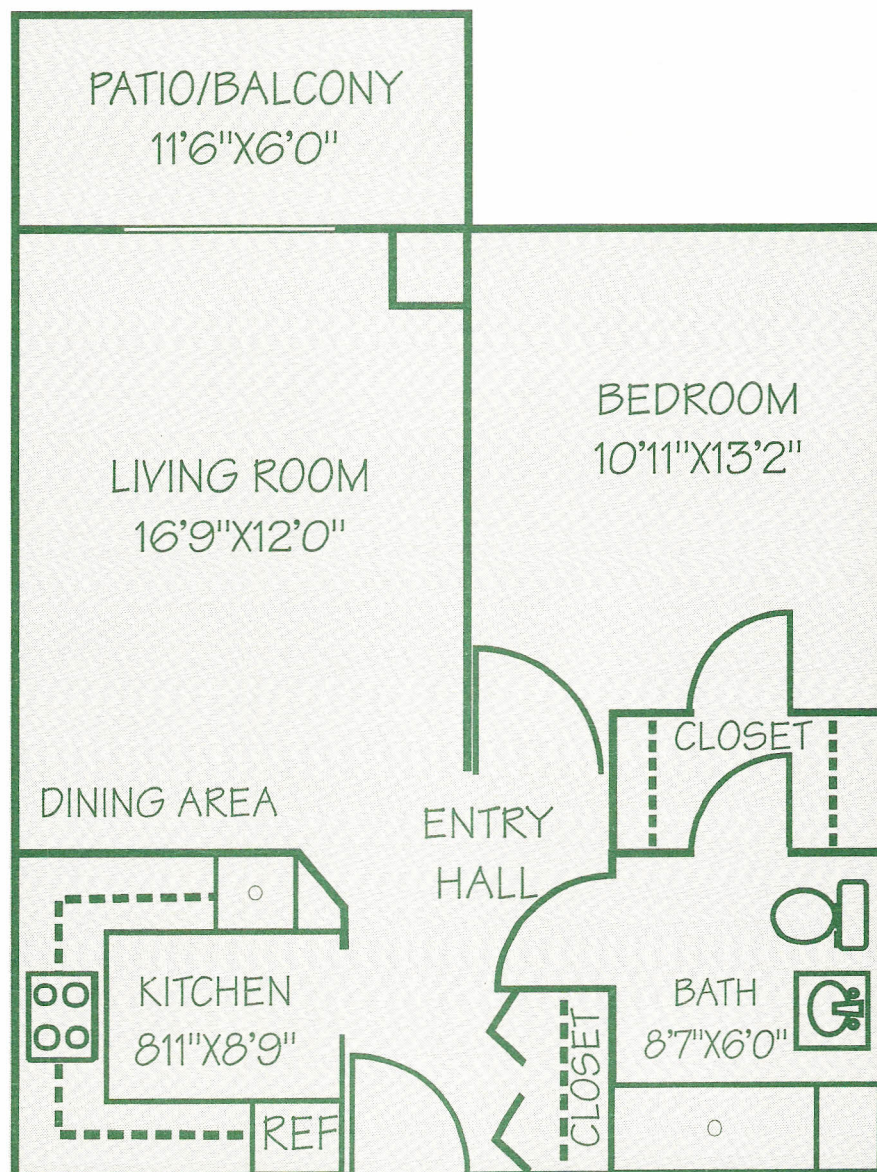

The Hamilton

One Bedroom / One Bath

*all room sizes are approximate
approximate square footage 704 sq. feet*

The Biltmore

Two Bedroom Deluxe / Two Bath

*all room sizes are approximate
approximate square footage 990 sq. feet*