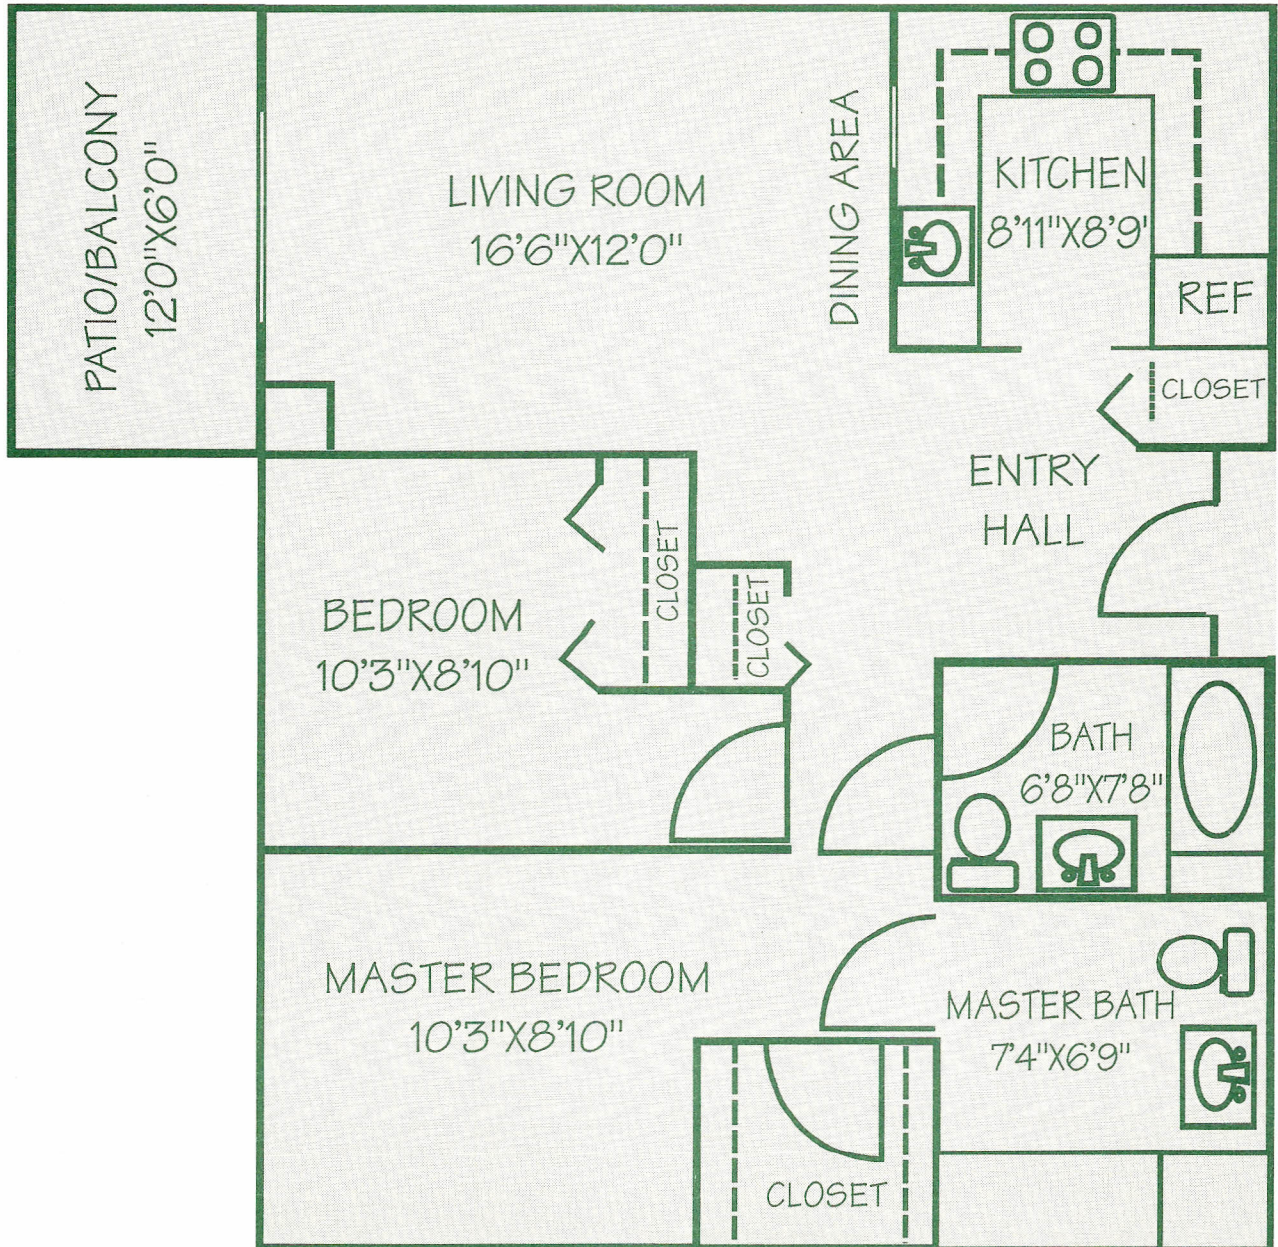

The Hamilton

One Bedroom / One Bath

*all room sizes are approximate
approximate square footage 704 sq. feet*

The Biltmore

Two Bedroom Deluxe / Two Bath

*all room sizes are approximate
approximate square footage 990 sq. feet*